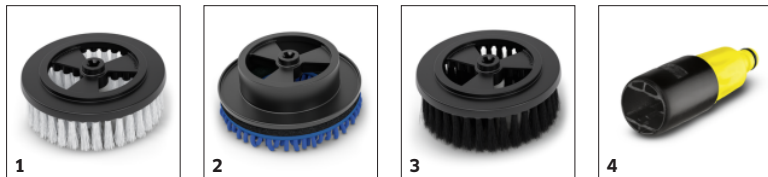

ACCESSORI PER SPAZZOLA ROTANTE WB 130, PER IDROPULITRICI HOME&GARDEN 2.644-286.0

		Codice prodotto	Descrizione	
SPAZZOLE				
Attacco intercambiabile universale per spazzola WB 130	1	2.644-289.0	Ideale per la pulizia di tutte le superfici lisce come vernice, vetro o plastica. Da utilizzare con spazzola rotante WB 130. Per tutte le dropulitrici K2-K7.	☐
Attacco intercambiabile auto & moto per spazzola WB 130	2	2.644-290.0	Pulizia perfetta di auto e moto. Da utilizzare con spazzola rotante WB 130. Per tutte le dropulitrici K2-K7.	☐
Attacco intercambiabile casa & giardino per spazzola WB 130	3	2.644-291.0	Per una pulizia accurata di superfici resistenti intorno alla casa. Da utilizzare con spazzola rotante WB 130. Per tutte le dropulitrici K2-K7.	☐
Adattatore per collegamento tubo acqua con idropulitrici	4	2.640-732.0	Adattatore per il collegamento di tubi da giardino a tutte le spazzole Kärcher con sistema Quick Connect. Con funzione AquaStop per una maggiore tenuta.	☐

☐ Accessori disponibili