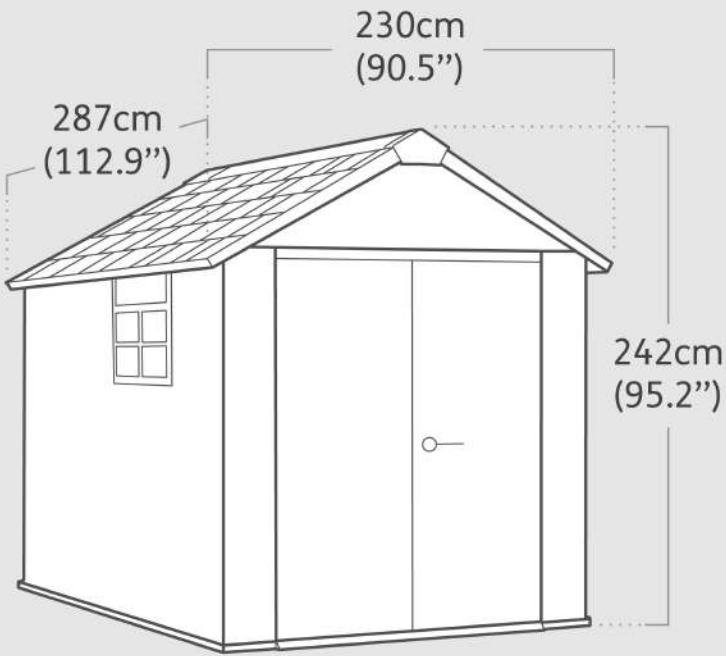

**Oakland 759**  
Product Dimensions

Interior Dimensions (WxDxH) : 201x261x230 cm | 79.1"x10.3"x90.5"