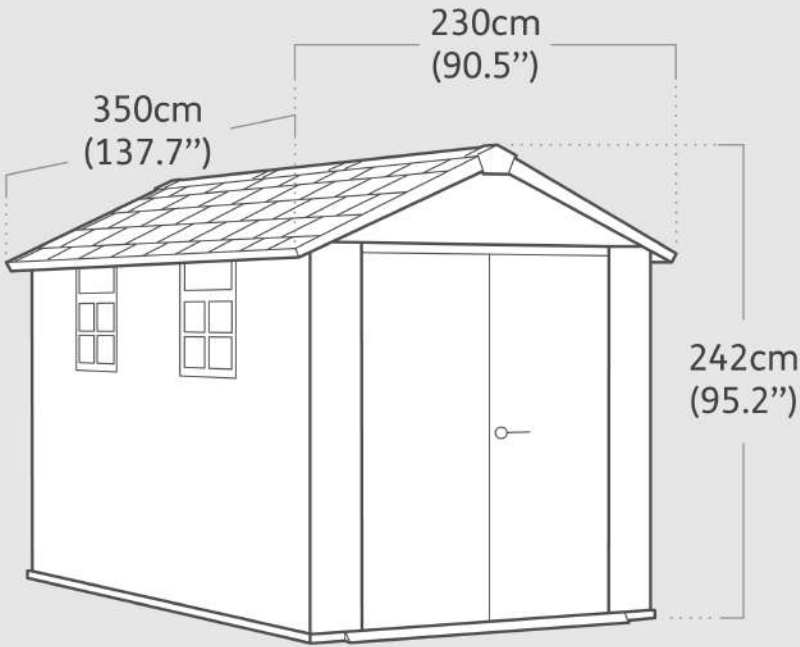

Oakland 7511
Product Dimensions

Interior Dimensions (WxDxH) : 201x327.1x230 cm | 79.1"x128.7"x95.2"