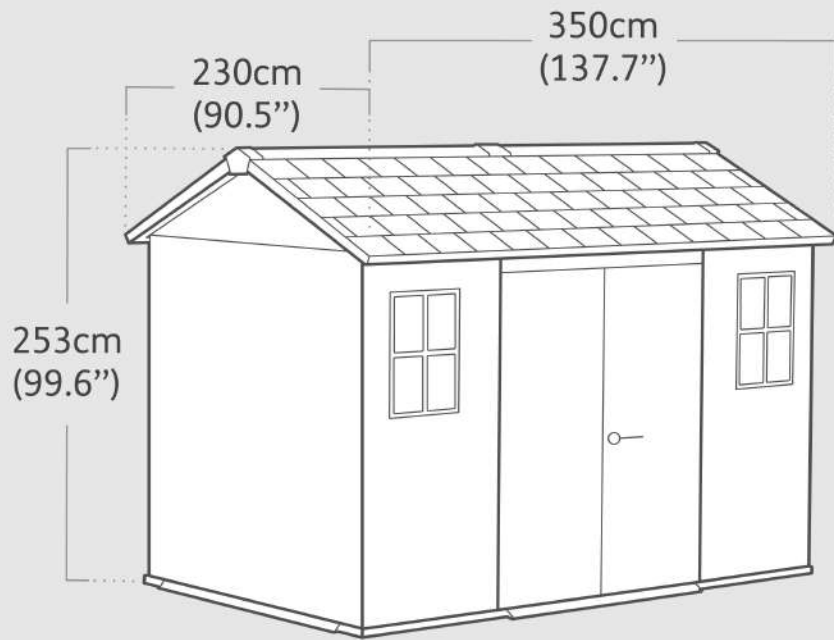

**Oakland 1175**  
Product Dimensions

Interior Dimensions (WxDxH) : 327x201x242 cm | 128.7"x79.1"x95.2"