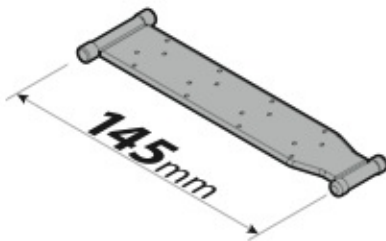

NORDRIVE®
TRANSPORT SOLUTIONS

x2

Acciaio - Acier
Stahl - Acero

SNAP-FIT **STEEL**

TELESCOPIC ROOF BARS

SERIES

Acciaio / Steel / Acier / Stahl / Acero

Art. **N15010** 5,5 Kg.

Art. **N15012** 7 Kg.

x4

F 0

43AX0011

x1

x1