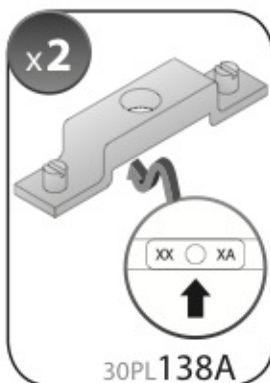

FIAT IDEA

1/04→11/12

LANCIA
MUSA
(no railing)

9/04→

Art. **N21020**