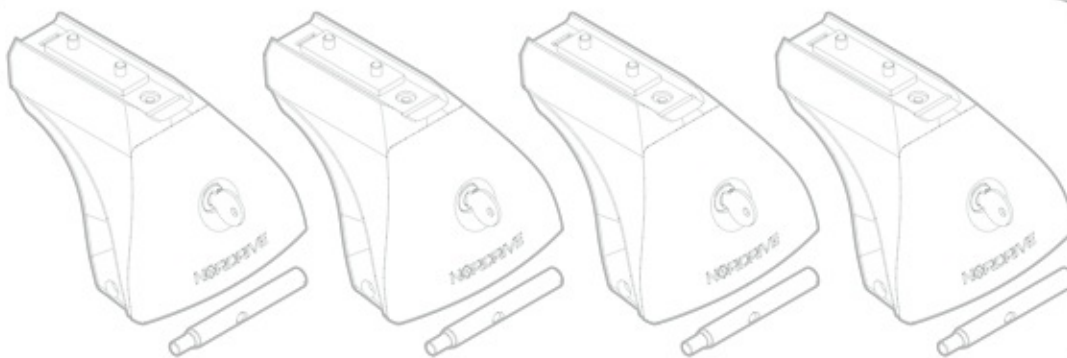

FIAT IDEA

1/04→11/12

**LANCIA
MUSA**
(no railing)

9/04→

Art.
N21020

C

+

Art. **N20001**

B

+

Art. **N15020**

A

ACCIAIO
Steel

=

Art. **N15025**

A