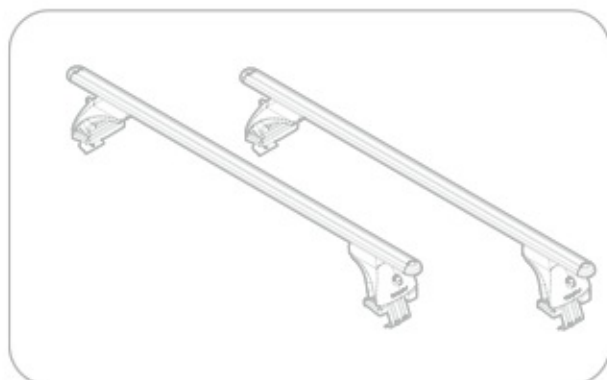

FIAT IDEA

1/04→11/12

**LANCIA
MUSA**
(no railing)

9/04→

Art.
N21020

C

+

Art. **N20001**

B

+

Art. **N15020**

A

ACCIAIO
Steel

=

Art. **N15025**

A

ALLUMINIO
Aluminium

=

 +  +  = max: **50kg**

5,5kg

max:
???kg

Safety regulations

FIAT IDEA

1/04→11/12