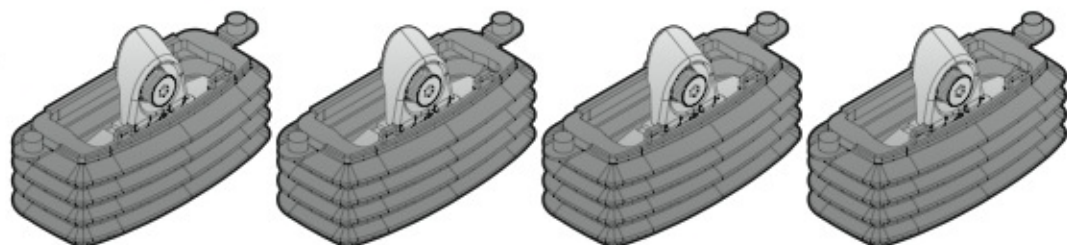

FIAT IDEA

1/04→11/12

**LANCIA
MUSA**
(no railing)

9/04→

Art.
N21020

C

+

Art. **N20001**

B

+

Art. **N15020**

A

ACCIAIO
Steel

=

Art. **N15025**

A