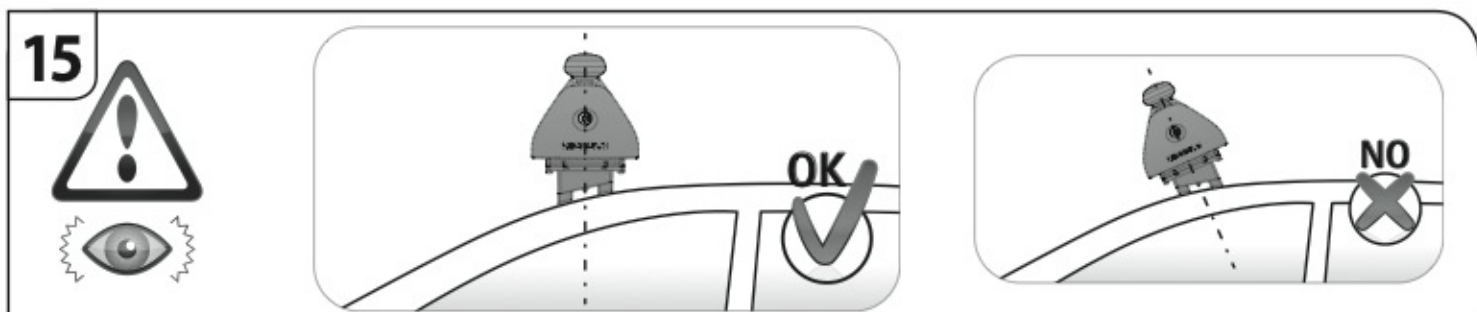

8B

12

13

14

EVOS

EVOLUZIONE ZERO SYSTEM

NORDRIVE[®]
TRANSPORT SOLUTIONS

is a registered trade mark of