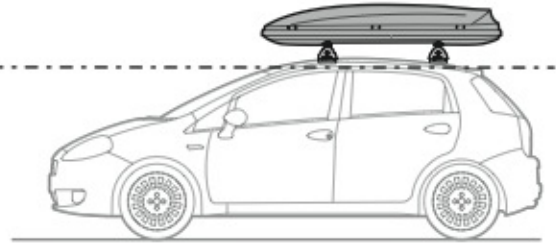

ALLUMINIO
Aluminium

=

 +  +  = max: **50kg**

5,5kg

max:
???kg

Safety regulations

FIAT IDEA

1/04→11/12