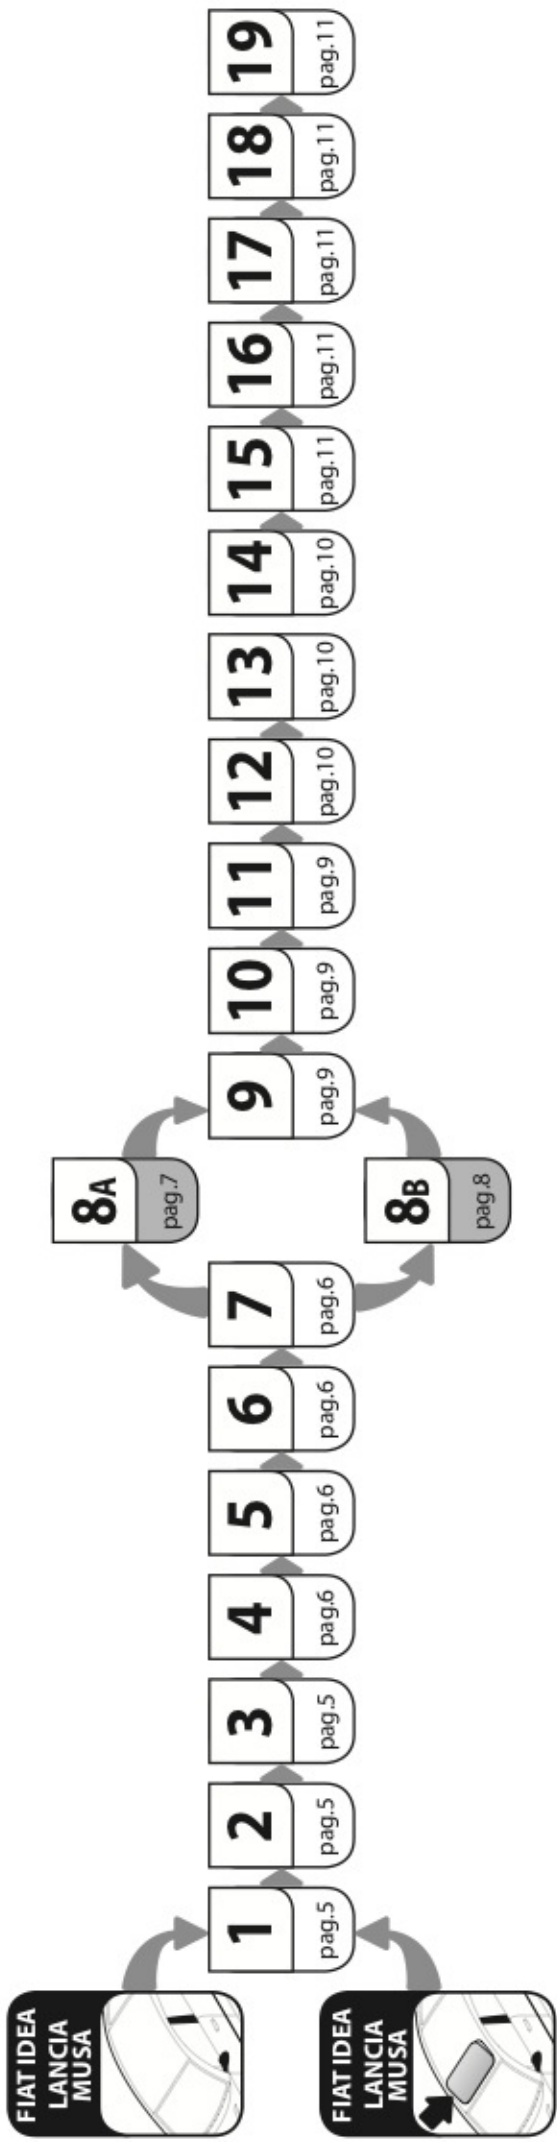

FIAT IDEA

1/04→11/12

**LANCIA
MUSA**
(no railing)

9/04→

Art.
N21020

C

+

Art. **N20001**

B

+

Art. **N15020**

A

ACCIAIO
Steel

=

Art. **N15025**

A

ALLUMINIO
Aluminium

=

 +  +  = max: **50kg**

5,5kg

max:
???kg

Safety regulations

FIAT IDEA

1/04→11/12

LANCIA
MUSA
(no railing)

9/04→

Art. **N21020**

4

5

6

7

8A