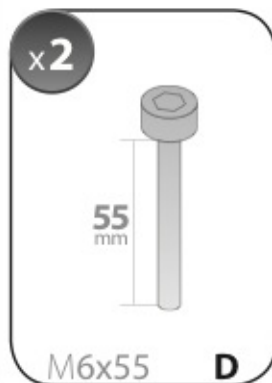

FIAT IDEA

1/04→11/12

LANCIA
MUSA
(no railing)

9/04→

Art. **N21020**