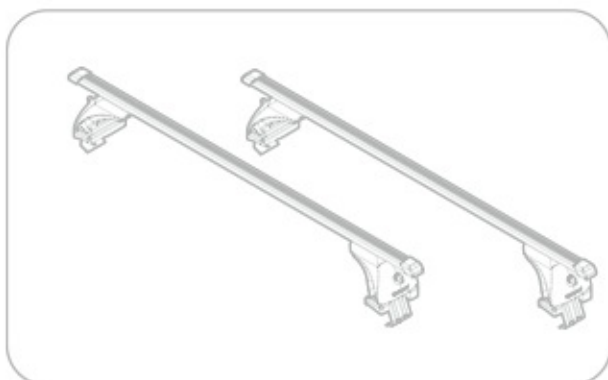

FIAT IDEA

1/04→11/12

**LANCIA
MUSA**
(no railing)

9/04→

Art.
N21020

C

+

Art. **N20001**

B

+

Art. **N15020**

A

ACCIAIO
Steel

=

Art. **N15025**

A

ALLUMINIO
Aluminium

=

 +  +  = max: **50kg**

5,5kg

max:
???kg

Safety regulations

FIAT IDEA

1/04→11/12

LANCIA
MUSA
(no railing)

9/04→

Art. **N21020**

4

5

6

7

8A