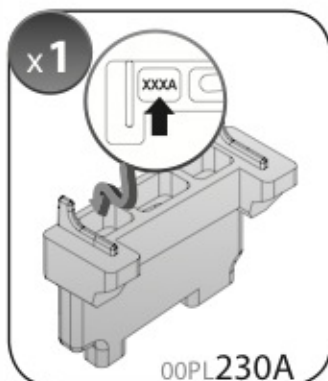

FIAT IDEA

1/04→11/12

LANCIA
MUSA
(no railing)

9/04→

Art. **N21020**