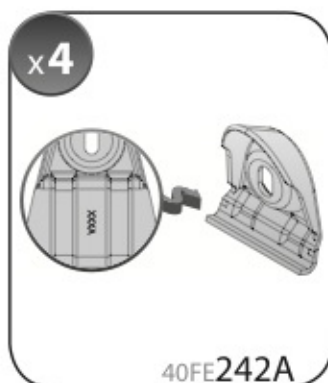

ALLUMINIO
Aluminium

=

 +  +  = max: **50kg**

5,5kg

max:
???kg

Safety regulations

FIAT IDEA

1/04→11/12

LANCIA
MUSA
(no railing)

9/04→

Art. **N21020**

4

5

6

7

8A