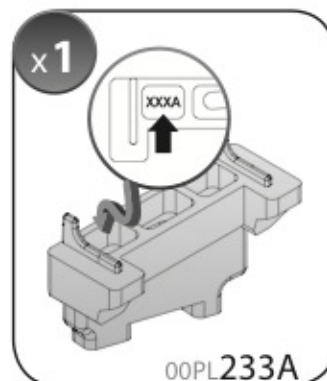

FIAT IDEA

1/04→11/12

LANCIA
MUSA
(no railing)

9/04→

Art. **N21020**