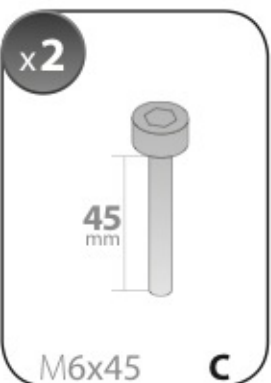

FIAT IDEA

1/04→11/12

LANCIA
MUSA
(no railing)

9/04→

Art. **N21020**