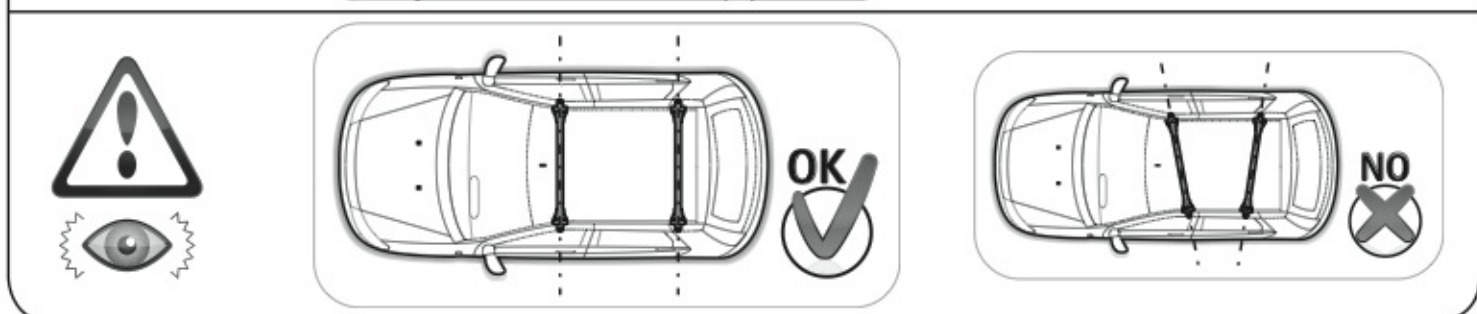

8B

12

13

14

EVOS

EVOLUZIONE ZERO SYSTEM

NORDRIVE[®]
TRANSPORT SOLUTIONS

is a registered trade mark of