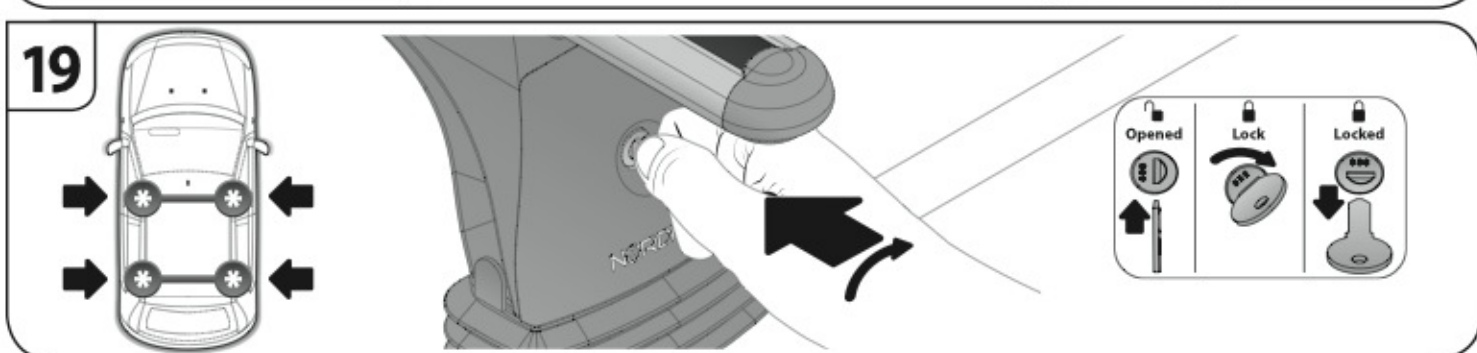

8B

12

13

14

EVOS

EVOLUZIONE ZERO SYSTEM

NORDRIVE[®]
TRANSPORT SOLUTIONS

is a registered trade mark of