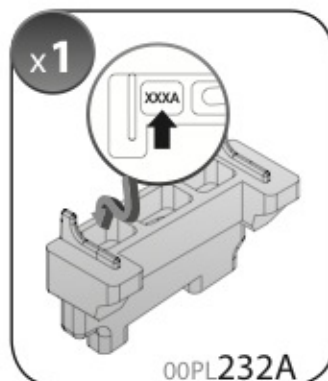

FIAT IDEA

1/04→11/12

LANCIA
MUSA
(no railing)

9/04→

Art. **N21020**