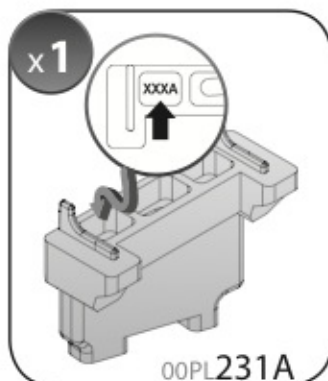

FIAT IDEA

1/04→11/12

LANCIA
MUSA
(no railing)

9/04→

Art. **N21020**