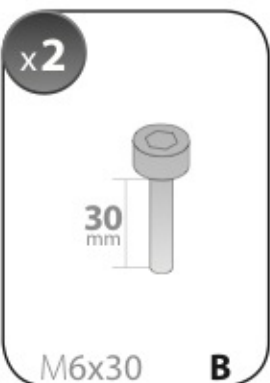

FIAT IDEA

1/04→11/12

LANCIA
MUSA
(no railing)

9/04→

Art. **N21020**