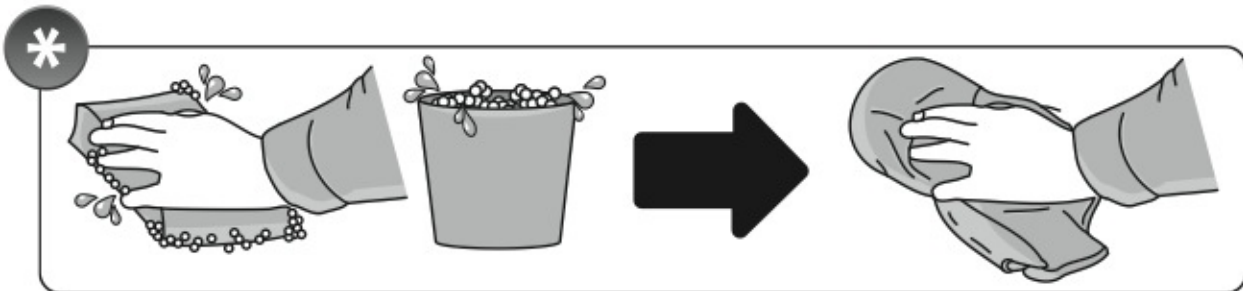

ALLUMINIO
Aluminium

=

 +  +  = max: **50kg**

5,5kg

max:
???kg

Safety regulations

FIAT IDEA

1/04→11/12