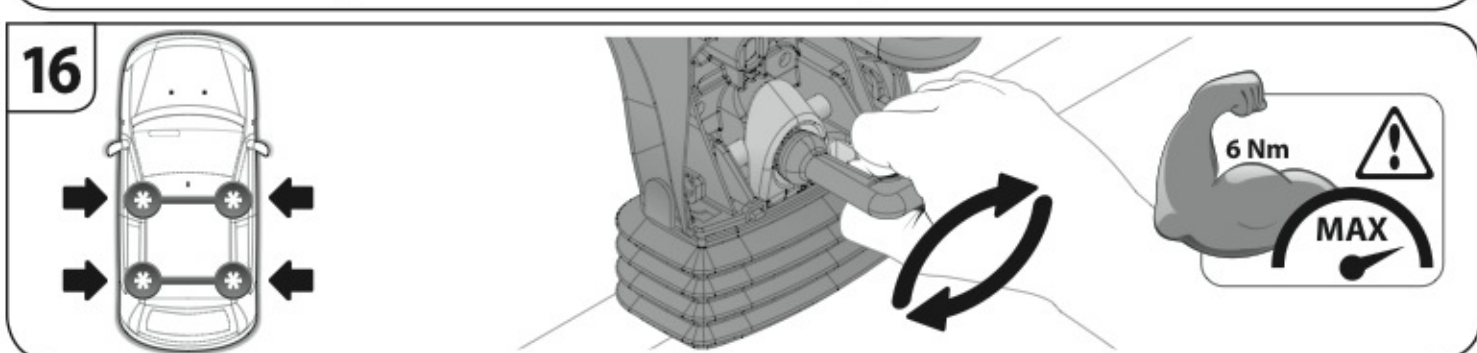

8B

12

13

14

EVOS

EVOLUZIONE ZERO SYSTEM

NORDRIVE[®]
TRANSPORT SOLUTIONS

is a registered trade mark of