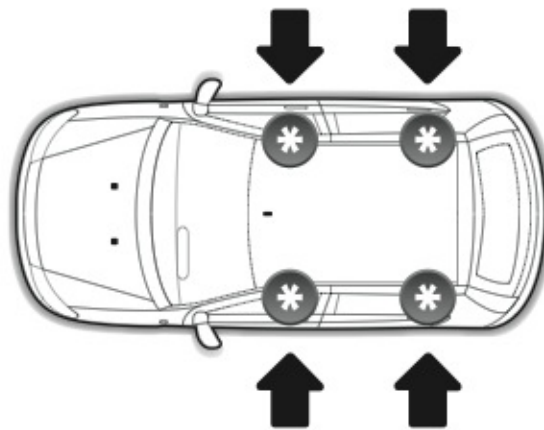

ALLUMINIO
Aluminium

=

 +  +  = max: **50kg**

5,5kg

max:
???kg

Safety regulations

FIAT IDEA

1/04→11/12