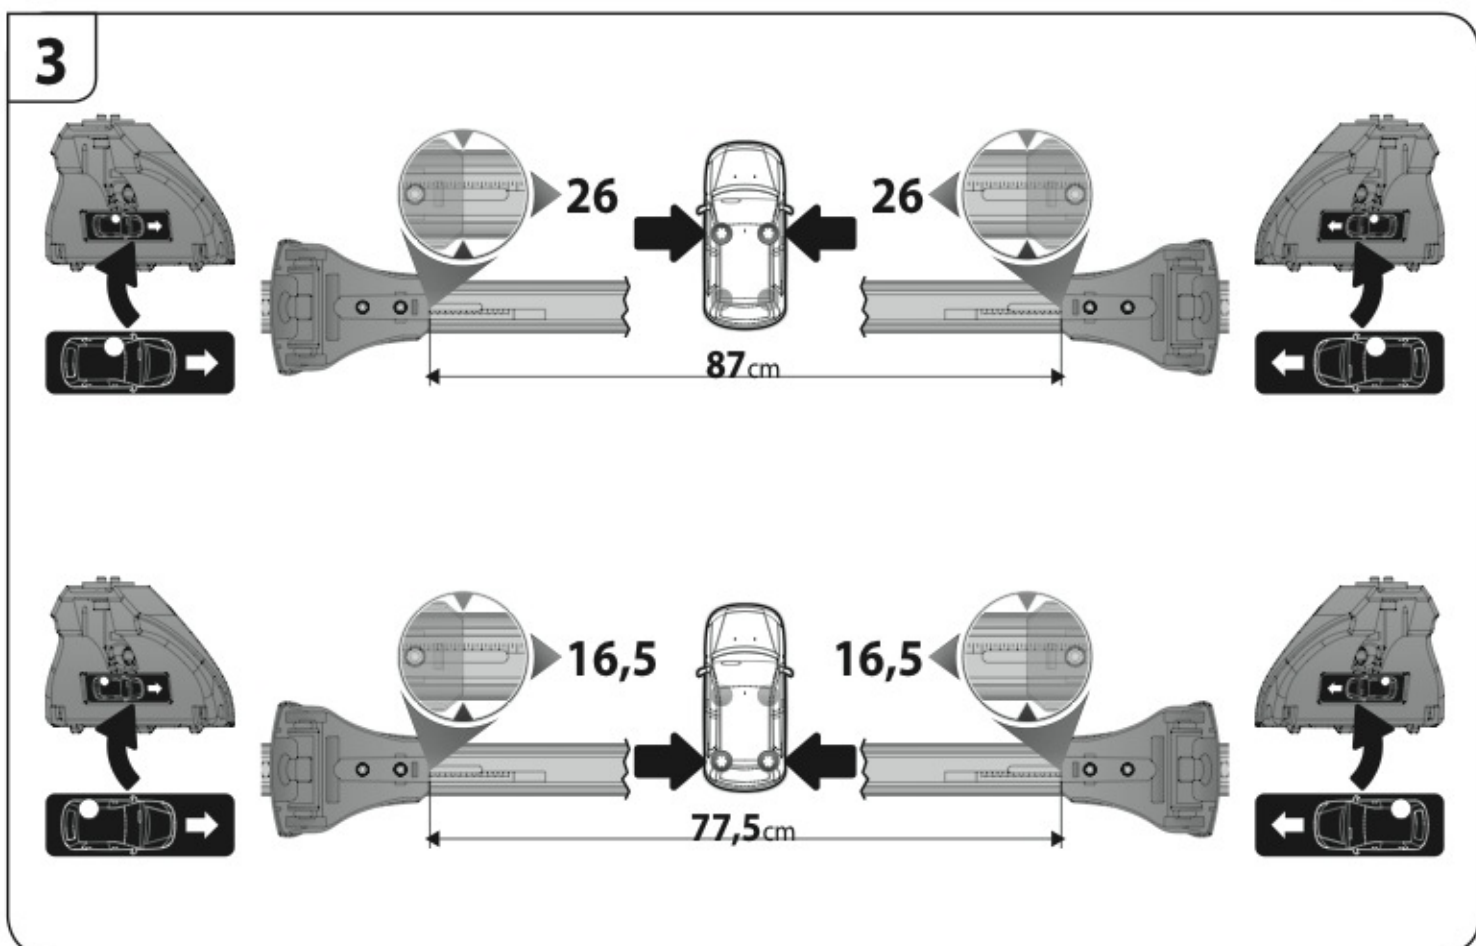

ALLUMINIO
Aluminium

=

 +  +  = max: **50kg**

5,5kg

max:
???kg

Safety regulations

FIAT IDEA

1/04→11/12

LANCIA
MUSA
(no railing)

9/04→

Art. **N21020**

4

5

6

7

8A