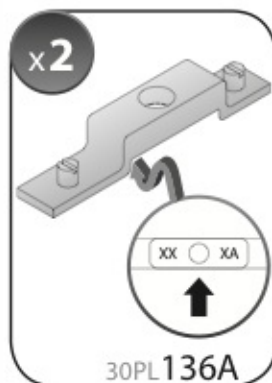

FIAT IDEA

1/04→11/12

LANCIA
MUSA
(no railing)

9/04→

Art. **N21020**