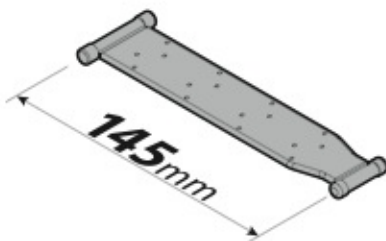

NORDRIVE®
TRANSPORT SOLUTIONS

x2

Alluminio - Aluminium
Aluminium - Aluminio

SNAP-FIT **ALU**

TELESCOPIC ROOF BARS
SERIES

Alluminio / Aluminium / Aluminium / Aluminio

Art. **N15011** 3,5 Kg.

Art. **N15013** 4 Kg.

x4

F 0

43AX0011

x1

x1