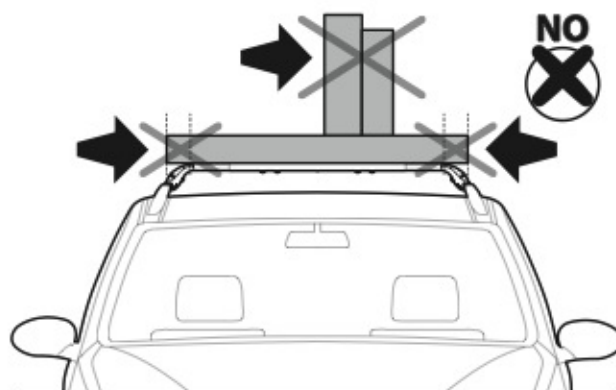

7

x4

8

9

ATTENZIONE

WARNING

NORDRIVE[®]
TRANSPORT SOLUTIONS

NORDRIVE[®] is a registered trademark of
LAMPA S.p.A.
Via G. Rossa 53/55, 46019 Viadana (MN) ITALY
Tel. +39 0375 820700
UNI EN ISO 9001:2008 Certified Company
www.nordrive.it
www.lampa.it