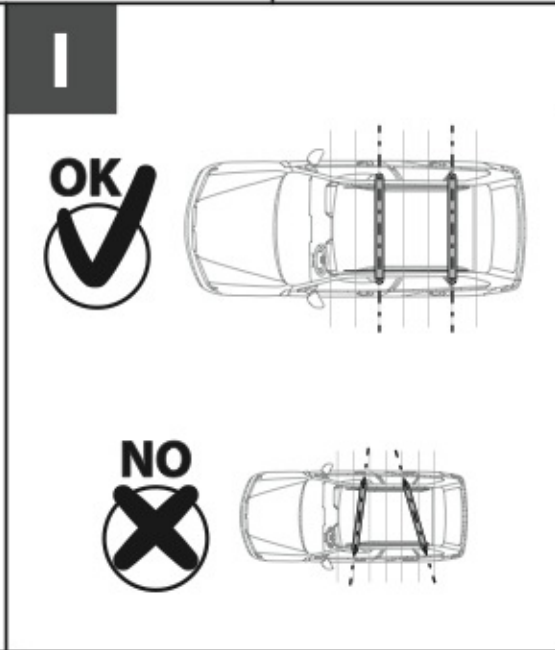

**L**

127

92 - 120

=

**S** Art. N20021 + Art. N15019 4,0Kg.

**M** Art. N20021 + Art. N15020 4,5Kg.

**L** Art. N20021 + Art. N15021 5,5Kg.

**NORDDRIVE**<sup>®</sup>  
TRANSPORT SOLUTIONS