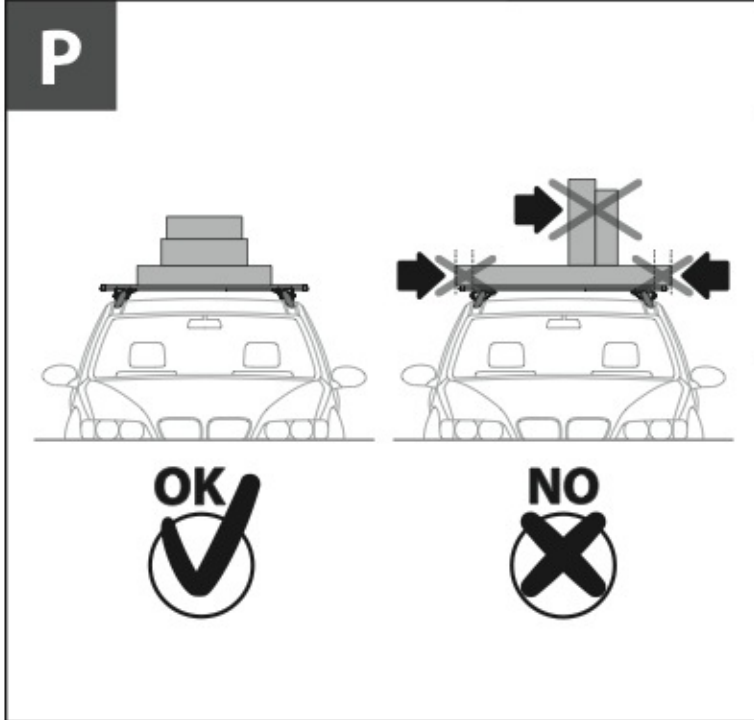

**L**

127

92 - 120

=

**S** Art. N20021 + Art. N15019 4,0Kg.

**M** Art. N20021 + Art. N15020 4,5Kg.

**L** Art. N20021 + Art. N15021 5,5Kg.

**NORDDRIVE**<sup>®</sup>  
TRANSPORT SOLUTIONS