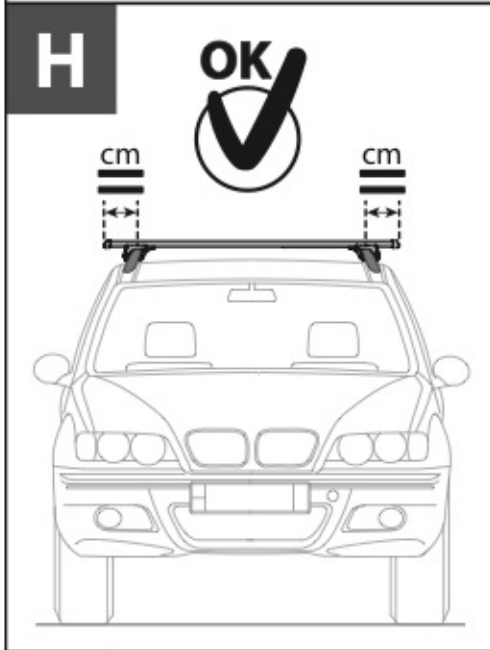

**L**

127

92 - 120

=

**S** Art. N20021 + Art. N15019 4,0Kg.

**M** Art. N20021 + Art. N15020 4,5Kg.

**L** Art. N20021 + Art. N15021 5,5Kg.

**NORDDRIVE**<sup>®</sup>  
TRANSPORT SOLUTIONS