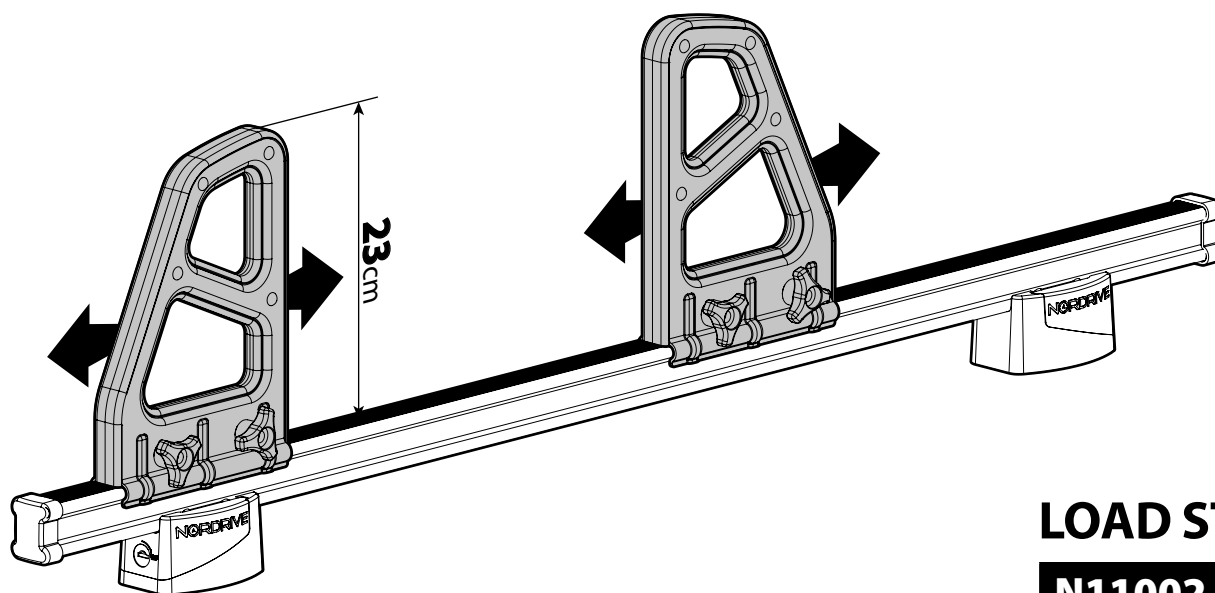

LOAD STOPS

N11002 K-2