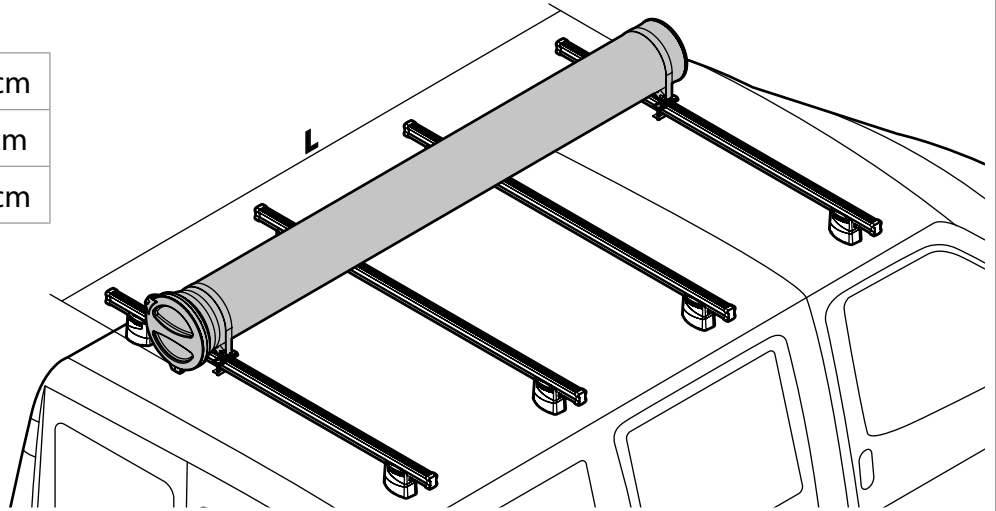

OPTIONALS PER / FOR / FÜR:

Kargo series

Acciaio / Steel

Kargo-Plus series

Alluminio / Aluminium

KARGO-TUBE

N11050	T200	L = 205 cm
N11051	T300	L = 305 cm
N11052	T400	L = 405 cm

LADDER HOLDER STRAPS