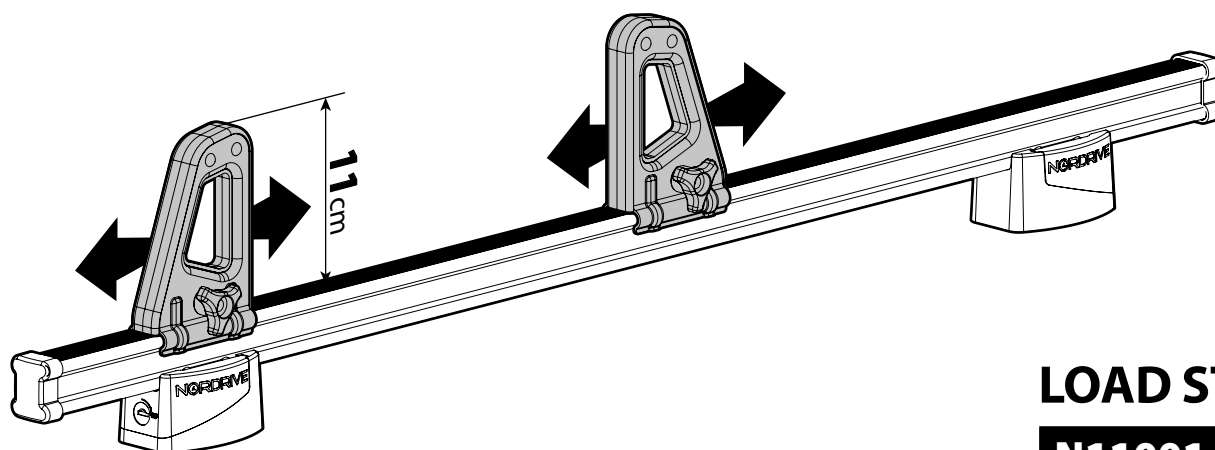

LOAD STOPS

N11001 K-1