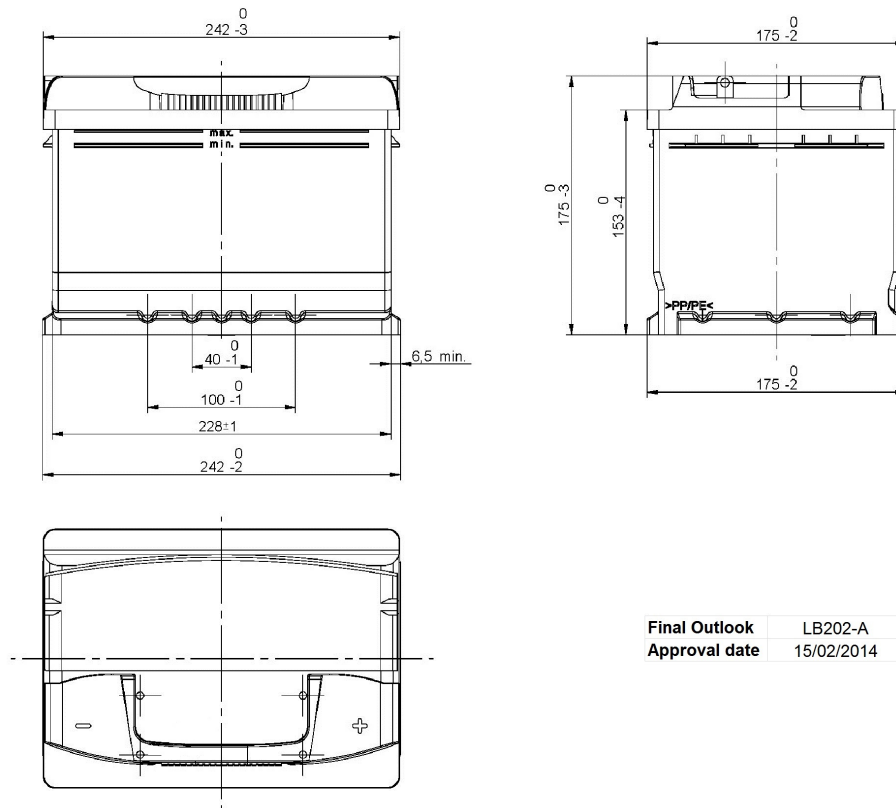

Central Article Code: LB2059C02-A
 Local Code: TA612

Created: 11/11/2013
 Modified: 20/12/2018

PERFORMANCES

Voltage (V): 12 V
 C20 (Ah): 61.0 20 h
 Cranking (A): 600 EN
 Charge: WET
 Technology: Vented/Flooded
 Grid: Ca/Ca

STD. DIMENSIONS

Length (mm ± 2): 242
 Width (mm ± 2): 175
 Height (mm ± 2): 175
 Total Weight (kg ± 5%): 13.90

All figures show nominal values. Tolerances are according to EN50342 and applicable European Regulations.

CONTAINER

Type: LB2 GREY DARK
 Hold Down: B13
 H.D. Adapter: No

COVER

Type: Double with Rigi GREY DARK
 Polarity: ETN 0
 Terminals: EN taper post
 Terminal Adapter: No
 SOCI: No
 Ventilation: Central
 Filter: 2 Filters
 Lateral Plug: Standard Right side BLACK shape