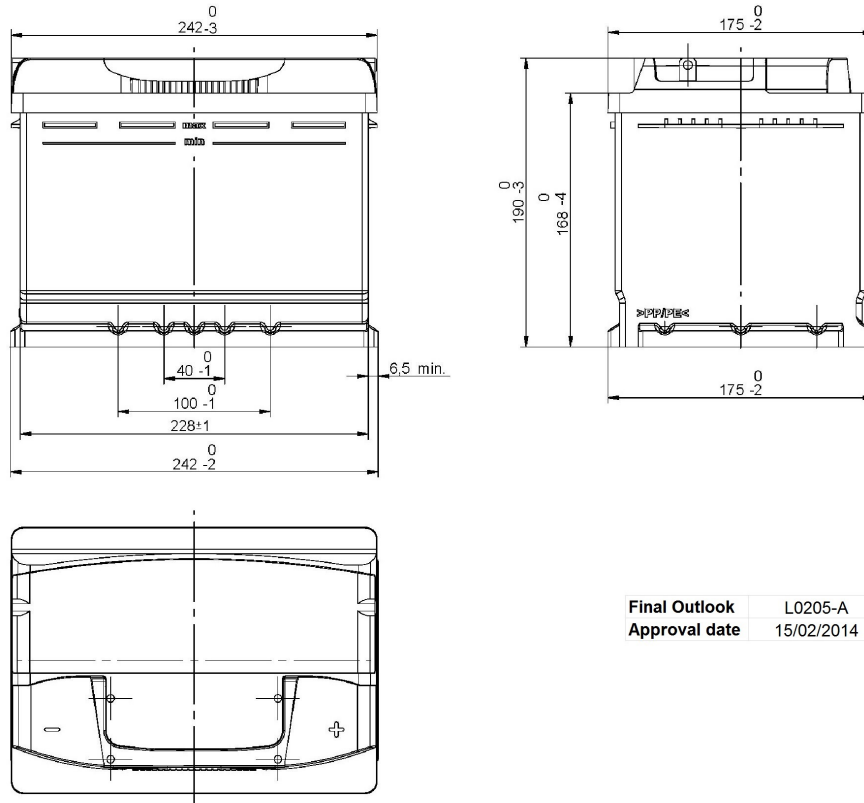

Central Article Code: L02066C05-A
 Local Code: TA640

Created: 11/11/2013
 Modified: 20/12/2018

Final Outlook L0205-A
 Approval date 15/02/2014

PERFORMANCES

Voltage (V): 12 V
 C20 (Ah): 64.0 20 h
 Cranking (A): 640 EN
 Charge: WET
 Technology: Vented/Flooded
 Grid: Ca/Ca

STD. DIMENSIONS

Length (mm ± 2): 242
 Width (mm ± 2): 175
 Height (mm ± 2): 190
 Total Weight (kg ± 5%): 15.00

All figures show nominal values. Tolerances are according to EN50342 and applicable European Regulations.

CONTAINER

Type: L02 GREY DARK
 Hold Down: B13
 H.D. Adapter: No

COVER

Type: Double with Rigi GREY DARK
 Polarity: ETN 0
 Terminals: EN taper post
 Terminal Adapter: No
 SOCI: No
 Ventilation: Central
 Filter: 2 Filters
 Lateral Plug: Standard Right side BLACK shape