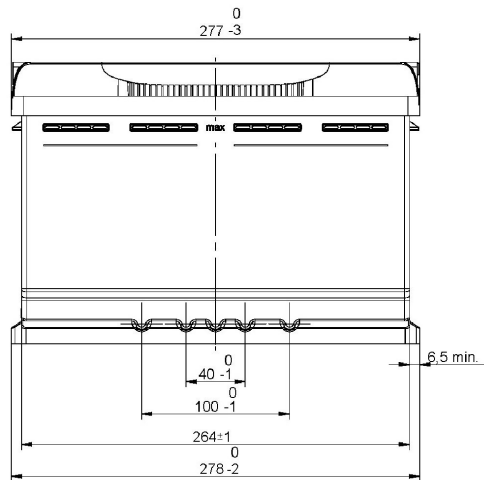

Central Article Code: L03078C03-A
 Local Code: TA770

Created: 11/11/2013
 Modified: 20/12/2018

Final Outlook L0303-A
 Approval date 15/02/2014

PERFORMANCES

Voltage (V): 12 V
 C20 (Ah): 77.0 20 h
 Cranking (A): 760 EN
 Charge: WET
 Technology: Vented/Flooded
 Grid: Ca/Ca

STD. DIMENSIONS

Length (mm ± 2): 278
 Width (mm ± 2): 175
 Height (mm ± 2): 190
 Total Weight (kg ± 5%): 18.00

All figures show nominal values. Tolerances are according to EN50342 and applicable European Regulations.

CONTAINER

Type: L03 GREY DARK
 Hold Down: B13
 H.D. Adapter: No

COVER

Type: Double with Rigi GREY DARK
 Polarity: ETN 0
 Terminals: EN taper post
 Terminal Adapter: No
 SOCI: No
 Ventilation: Central
 Filter: 2 Filters
 Lateral Plug: Standard Right side BLACK shape