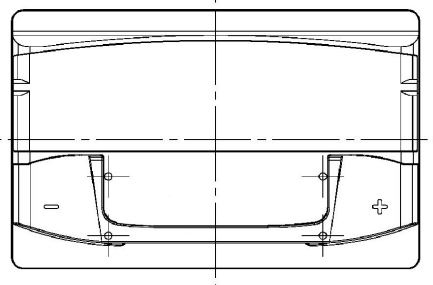

Central Article Code: L03078C03-A
 Local Code: TA770

Created: 11/11/2013
 Modified: 20/12/2018

Final Outlook L0303-A
 Approval date 15/02/2014

PERFORMANCES

Voltage (V): 12 V
 C20 (Ah): 77.0 20 h
 Cranking (A): 760 EN
 Charge: WET
 Technology: Vented/Flooded
 Grid: Ca/Ca

STD. DIMENSIONS

Length (mm ± 2): 278
 Width (mm ± 2): 175
 Height (mm ± 2): 190
 Total Weight (kg ± 5%): 18.00

All figures show nominal values. Tolerances are according to EN50342 and applicable European Regulations.

CONTAINER

Type: L03 GREY DARK
 Hold Down: B13
 H.D. Adapter: No

COVER

Type: Double with Rigi GREY DARK
 Polarity: ETN 0
 Terminals: EN taper post
 Terminal Adapter: No
 SOCI: No
 Ventilation: Central
 Filter: 2 Filters
 Lateral Plug: Standard Right side BLACK shape