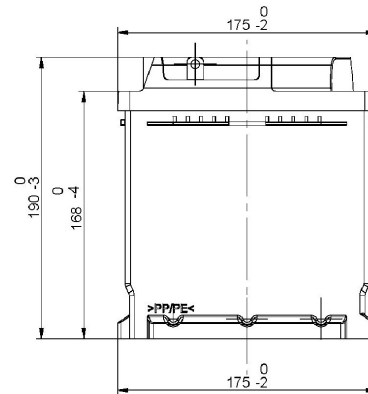

Central Article Code: L03078C03-A
 Local Code: TA770

Created: 11/11/2013
 Modified: 20/12/2018

Final Outlook L0303-A
 Approval date 15/02/2014

PERFORMANCES

Voltage (V): 12 V
 C20 (Ah): 77.0 20 h
 Cranking (A): 760 EN
 Charge: WET
 Technology: Vented/Flooded
 Grid: Ca/Ca

STD. DIMENSIONS

Length (mm ± 2): 278
 Width (mm ± 2): 175
 Height (mm ± 2): 190
 Total Weight (kg ± 5%): 18.00

All figures show nominal values. Tolerances are according to EN50342 and applicable European Regulations.

CONTAINER

Type: L03 GREY DARK
 Hold Down: B13
 H.D. Adapter: No

COVER

Type: Double with Rigi GREY DARK
 Polarity: ETN 0
 Terminals: EN taper post
 Terminal Adapter: No
 SOCI: No
 Ventilation: Central
 Filter: 2 Filters
 Lateral Plug: Standard Right side BLACK shape