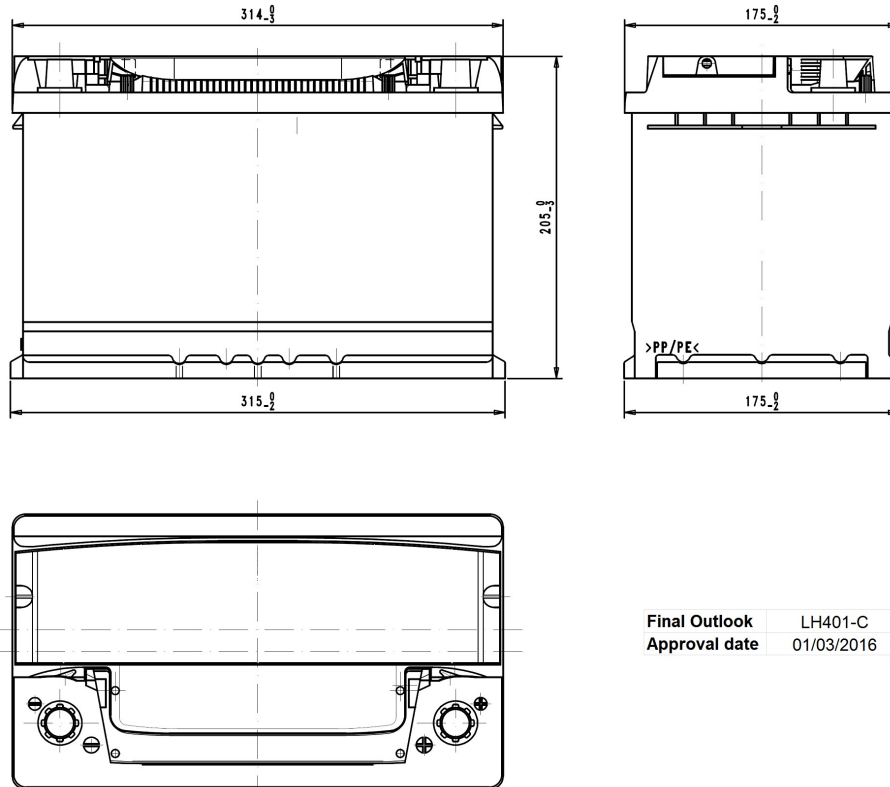

Central Article Code: LH4085C01-C
 Local Code: TA1050

Created: 22/02/2016
 Modified: 20/12/2018

PERFORMANCES		CONTAINER	
Voltage (V):	12 V	Type:	LH4 GREY DARK
C20 (Ah):	105.0 20 h	Hold Down:	B13
Cranking (A):	850 EN	H.D. Adapter:	No
Charge:	WET	COVER	
Technology:	Vented/Flooded	Type:	Double with Rigi GREY DARK
Grid:	Ca/Ca	Polarity:	ETN 0
		Terminals:	EN taper post
		Terminal Adapter:	No
		SOCI:	No
		Ventilation:	Central
		Filter:	2 Filters
		Lateral Plug:	Standard Right side BLACK shape
STD. DIMENSIONS		PLUGS	
Length (mm ± 2):	315	Type:	1 x Vent Seale GREY DARK
Width (mm ± 2):	175	HANDLES	
Height (mm ± 2):	205	Type:	1 x PSL AM GREY DARK
Total Weight (kg ± 5%):	23.10	OTHERS	
		Degassing Tube:	No

All figures show nominal values. Tolerances are according to EN50342 and applicable European Regulations.