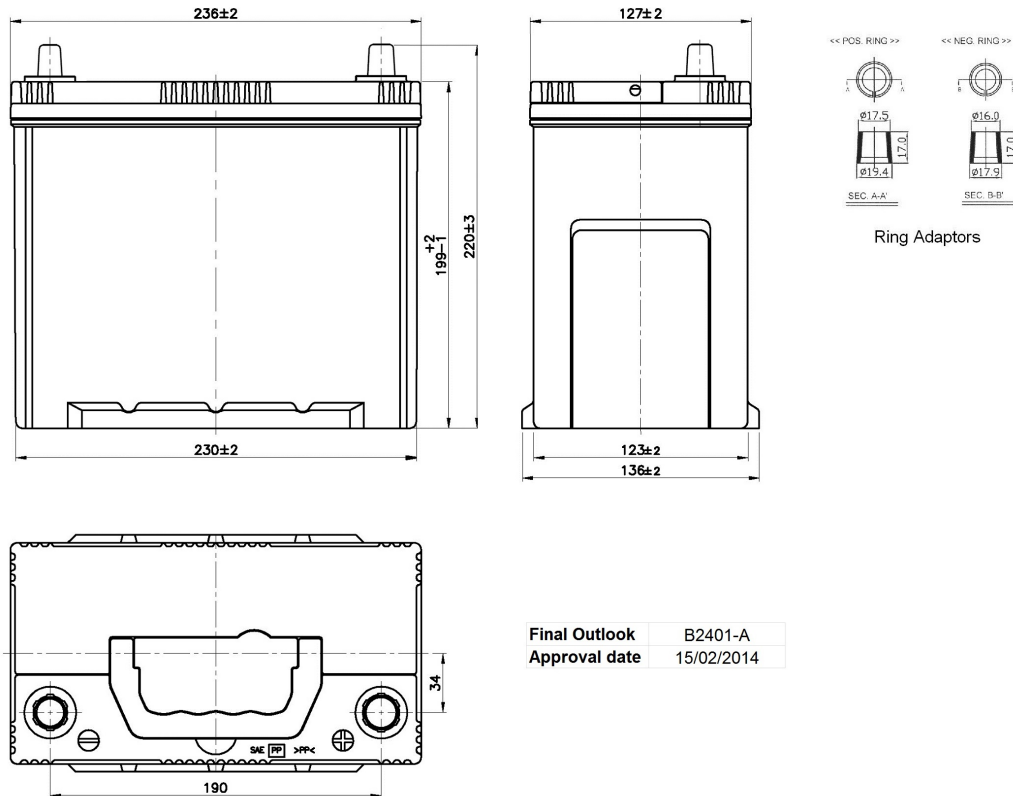

Central Article Code: B24039C01-A
 Local Code: TA456

Created: 11/11/2013
 Modified: 05/09/2018

Final Outlook B2401-A
 Approval date 15/02/2014

PERFORMANCES		CONTAINER	
Voltage (V):	12 V	Type:	B24 GREY DARK
C20 (Ah):	45.0 20 h	Hold Down:	B1
Cranking (A):	390 EN	H.D. Adapter:	No
Charge:	WET	COVER	
Technology:	Vented/Flooded	Type:	Double with Inte GREY DARK
Grid:	Ca/Ca	Polarity:	ETN 0
		Terminals:	JIS taper post
		Terminal Adapter:	From JIS to EN (Ring adapter)
		SOCI:	No
		Ventilation:	Central
		Filter:	2 Filters
		Lateral Plug:	No
STD. DIMENSIONS		PLUGS	
Length (mm ± 2):	237	Type:	1 x Vent Seale GREY DARK
Width (mm ± 2):	127	HANDLES	
Height (mm ± 2):	227	Type:	1 x Integrated GREY DARK
Total Weight (kg ± 5%):	12.50	OTHERS	
		Degassing Tube:	No

All figures show nominal values. Tolerances are according to EN50342 and applicable European Regulations.