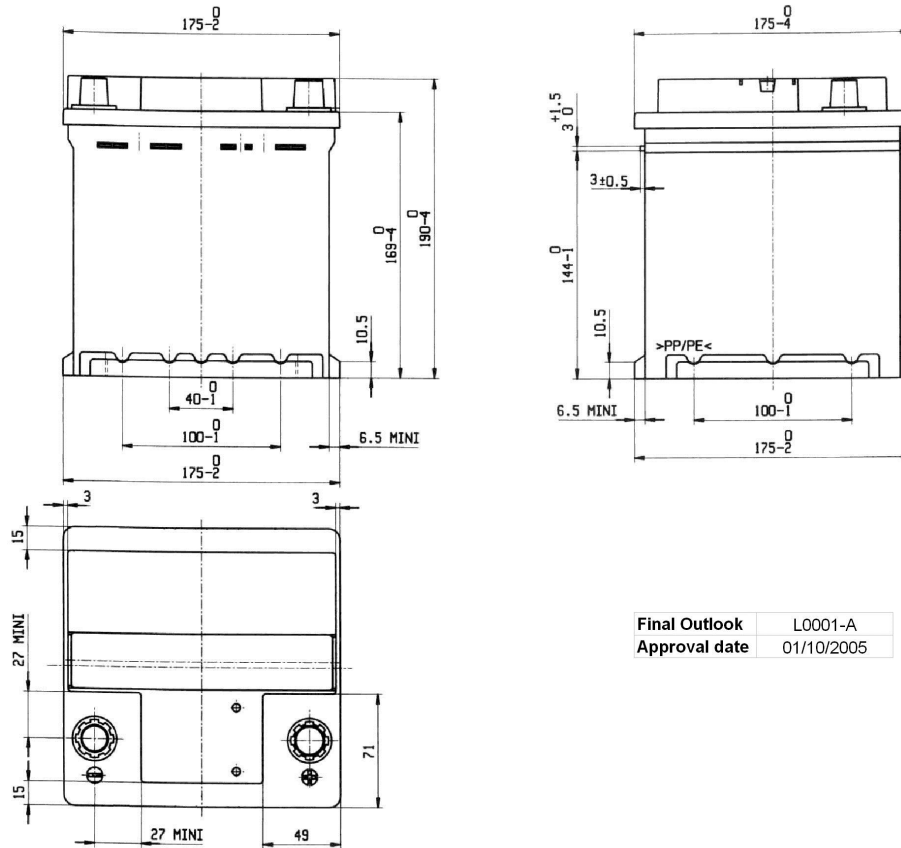

Central Article Code: L00041C01-A
 Local Code: TB440

Created: 17/06/2014
 Modified: 20/12/2018

PERFORMANCES

Voltage (V):	12 V	
C20 (Ah):	44.0	20 h
Cranking (A):	400	EN
Charge:	WET	
Technology:	Vented/Flooded	
Grid:	Ca/Ca	

CONTAINER

Type:	L00	BLACK
Hold Down:	B13	
H.D. Adapter:	No	

COVER

Type:	EuroStd	BLACK
Polarity:	ETN 0	
Terminals:	EN taper post	
Terminal Adapter:	No	
SOCI:	No	
Ventilation:	Independent	
Filter:	No	
Lateral Plug:	No	

STD. DIMENSIONS

Length (mm ± 2):	175
Width (mm ± 2):	175
Height (mm ± 2):	190
Total Weight (kg ± 5%):	10.70

PLUGS

Type:	1 x Vent	BLACK
-------	----------	-------

HANDLES

Type:	None
-------	------

OTHERS

Degassing Tube:	No
-----------------	----