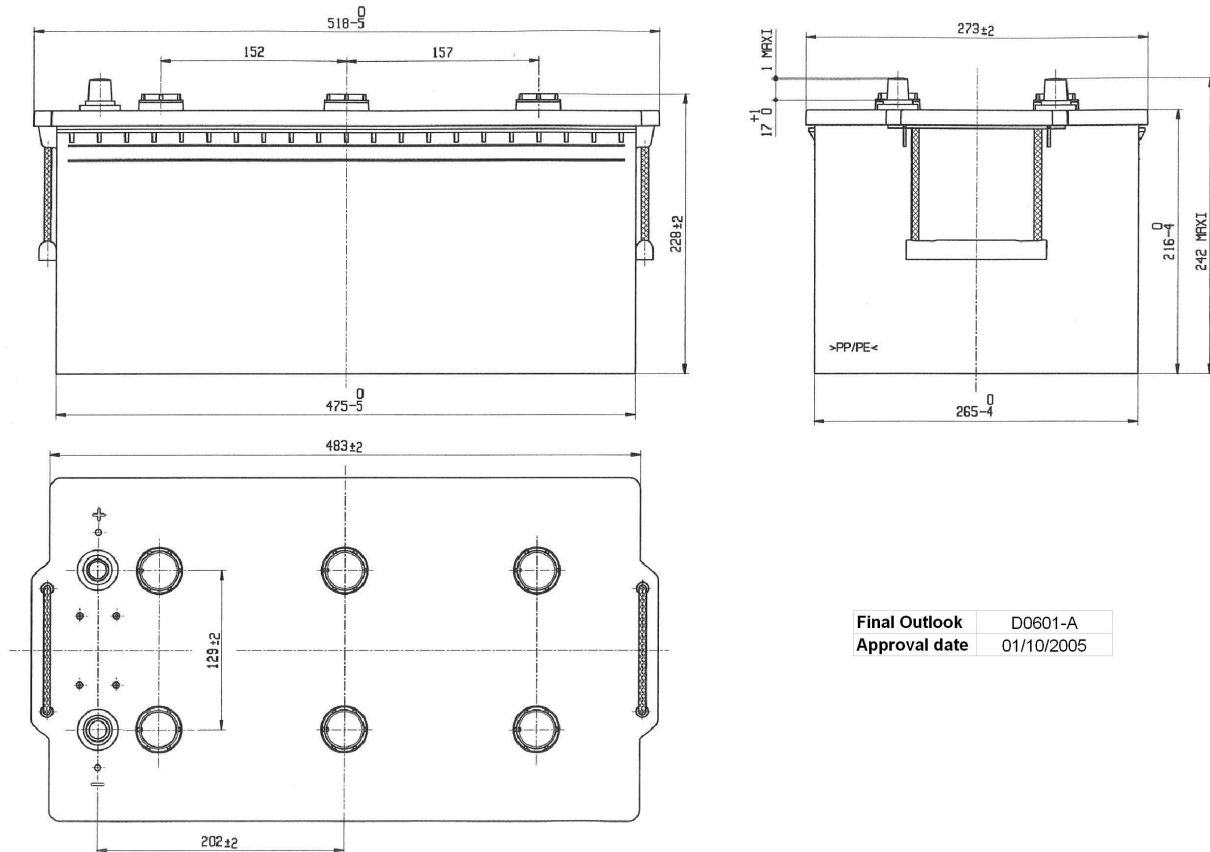

Central Article Code: D06120C01-A
 Local Code: TB802

Created: 21/05/2014
 Modified: 20/12/2018

Final Outlook	D0601-A
Approval date	01/10/2005

PERFORMANCES

Voltage (V):	12 V	
C20 (Ah):	215.0	20 h
Cranking (A):	1200	EN
Charge:	WET	
Technology:	Vented/Flooded	
Grid:	Ca/Ca	

CONTAINER

Type:	D06	BLACK
Hold Down:	B0	
H.D. Adapter:	No	

COVER

Type:	Flat/Screw	BLACK
Polarity:	ETN 3	
Terminals:	EN taper post	
Terminal Adapter:	No	
SOCI:	No	
Ventilation:	Independent	
Filter:	No	
Lateral Plug:	No	

STD. DIMENSIONS

Length (mm ± 2):	518
Width (mm ± 2):	279
Height (mm ± 2):	240
Total Weight (kg ± 5%):	54.90

PLUGS

Type:	6 x M27	BLACK
-------	---------	-------

HANDLES

Type:	2 x Rope (Rigid holde	BLACK
-------	-----------------------	-------