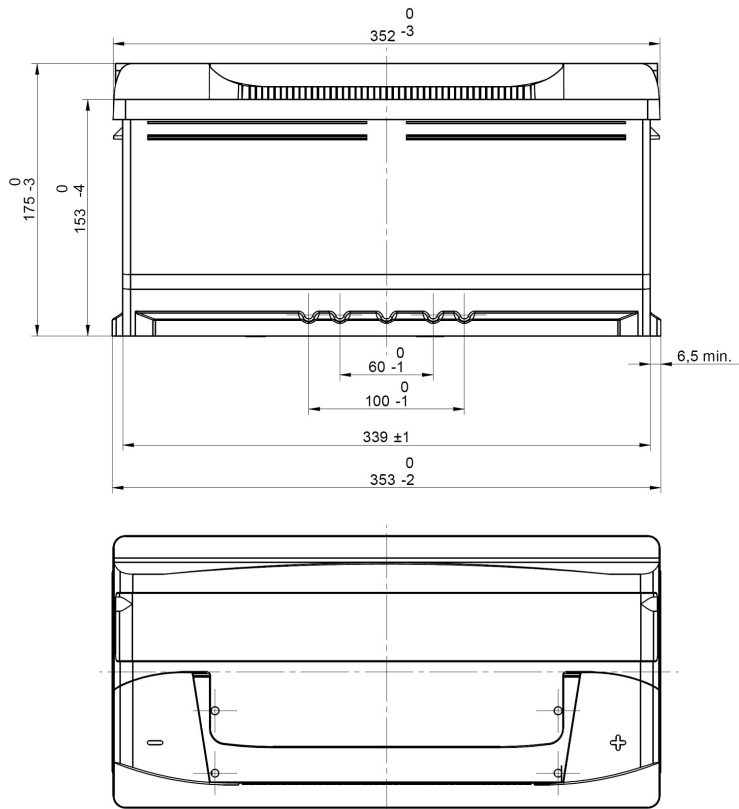

Central Article Code: LB5076C05-D
 Local Code: TB852

Created: 10/05/2018
 Modified: 12/04/2019

Final Outlook LB505-D
 Approval date 01/07/2018

PERFORMANCES		CONTAINER	
Voltage (V):	12 V	Type:	LB5 BLACK
C20 (Ah):	85.0 20 h	Hold Down:	B13
Cranking (A):	760 EN	H.D. Adapter:	No
Charge:	WET	COVER	
Technology:	Vented/Flooded	Type:	NPR BLACK
Grid:	Ca/Ca	Polarity:	ETN 0
		Terminals:	EN taper post
		Terminal Adapter:	No
		SOCI:	No
		Ventilation:	Central
		Filter:	2 Filters
		Lateral Plug:	Standard Right side BLACK shape
STD. DIMENSIONS		PLUGS	
Length (mm ± 2):	353	Type:	1 x NPR (Mani BLACK
Width (mm ± 2):	175	HANDLES	
Height (mm ± 2):	175	Type:	1 x NPR (Standard) BLACK
Total Weight (kg ± 5%):	19.60	OTHERS	
		Degassing Tube:	No

All figures show nominal values. Tolerances are according to EN50342 and applicable European Regulations.