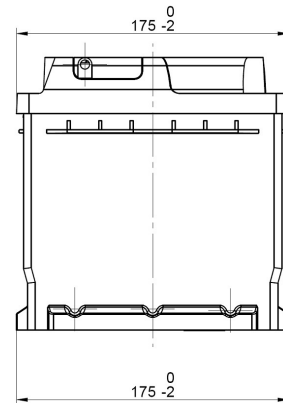

Central Article Code: LB5076C05-D
 Local Code: TB852

Created: 10/05/2018
 Modified: 12/04/2019

Final Outlook LB505-D
 Approval date 01/07/2018

PERFORMANCES		CONTAINER	
Voltage (V):	12 V	Type:	LB5 BLACK
C20 (Ah):	85.0 20 h	Hold Down:	B13
Cranking (A):	760 EN	H.D. Adapter:	No
Charge:	WET	COVER	
Technology:	Vented/Flooded	Type:	NPR BLACK
Grid:	Ca/Ca	Polarity:	ETN 0
		Terminals:	EN taper post
		Terminal Adapter:	No
		SOCI:	No
		Ventilation:	Central
		Filter:	2 Filters
		Lateral Plug:	Standard Right side BLACK shape
STD. DIMENSIONS		PLUGS	
Length (mm ± 2):	353	Type:	1 x NPR (Mani BLACK
Width (mm ± 2):	175	HANDLES	
Height (mm ± 2):	175	Type:	1 x NPR (Standard) BLACK
Total Weight (kg ± 5%):	19.60	OTHERS	
		Degassing Tube:	No