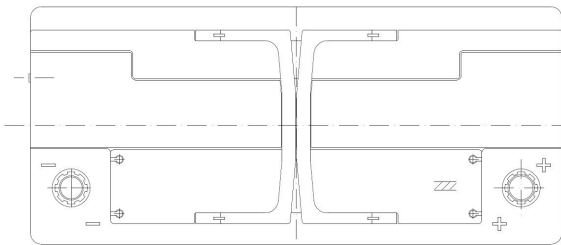

Central Article Code: L06080C05-F  
 Local Code: TB1100

Created: 18/04/2018  
 Modified: 20/12/2018

Final Outlook	L0605-F
Approval date	15/06/2018

PERFORMANCES		CONTAINER	
Voltage (V):	12 V	Type:	L06 BLACK
C20 (Ah):	110.0 20 h	Hold Down:	B13
Cranking (A):	800 EN2 CCA	H.D. Adapter:	No
Charge:	WET	COVER	
Technology:	Vented/Flooded	Type:	Double with Inte BLACK
Grid:	Ca/Ca	Polarity:	ETN 0
		Terminals:	EN taper post
		Terminal Adapter:	No
		SOCI:	No
		Ventilation:	Central
		Filter:	2 Filters
		Lateral Plug:	Standard Left side BLACK shape
STD. DIMENSIONS		PLUGS	
Length (mm ± 2):	392	Type:	1 x Vent Seale BLACK
Width (mm ± 2):	175	HANDLES	
Height (mm ± 2):	190	Type:	2 x Integrated BLACK
Total Weight (kg ± 5%):	26.30	OTHERS	
		Degassing Tube:	No

All figures show nominal values. Tolerances are according to EN50342 and applicable European Regulations.