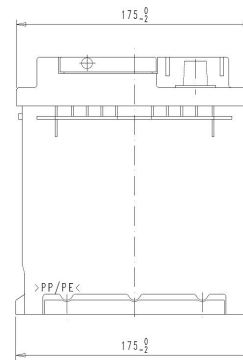

Central Article Code: L06080C05-F  
 Local Code: TB1100

Created: 18/04/2018  
 Modified: 20/12/2018

Final Outlook	L0605-F
Approval date	15/06/2018

PERFORMANCES		CONTAINER	
Voltage (V):	12 V	Type:	L06 BLACK
C20 (Ah):	110.0 20 h	Hold Down:	B13
Cranking (A):	800 EN2 CCA	H.D. Adapter:	No
Charge:	WET	COVER	
Technology:	Vented/Flooded	Type:	Double with Inte BLACK
Grid:	Ca/Ca	Polarity:	ETN 0
		Terminals:	EN taper post
		Terminal Adapter:	No
		SOCI:	No
		Ventilation:	Central
		Filter:	2 Filters
		Lateral Plug:	Standard Left side BLACK shape
STD. DIMENSIONS		PLUGS	
Length (mm ± 2):	392	Type:	1 x Vent Seale BLACK
Width (mm ± 2):	175	HANDLES	
Height (mm ± 2):	190	Type:	2 x Integrated BLACK
Total Weight (kg ± 5%):	26.30	OTHERS	
		Degassing Tube:	No

All figures show nominal values. Tolerances are according to EN50342 and applicable European Regulations.