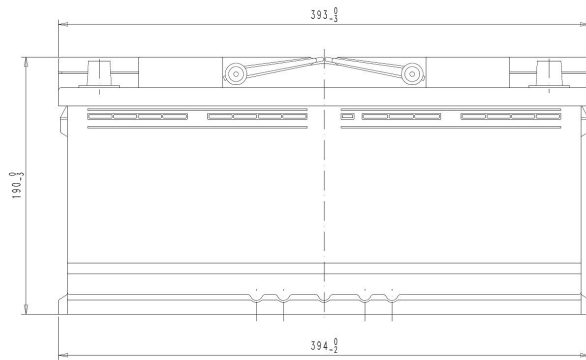

Central Article Code: L06080C05-F  
 Local Code: TB1100

Created: 18/04/2018  
 Modified: 20/12/2018

Final Outlook	L0605-F
Approval date	15/06/2018

PERFORMANCES		CONTAINER	
Voltage (V):	12 V	Type:	L06 BLACK
C20 (Ah):	110.0 20 h	Hold Down:	B13
Cranking (A):	800 EN2 CCA	H.D. Adapter:	No
Charge:	WET	COVER	
Technology:	Vented/Flooded	Type:	Double with Inte BLACK
Grid:	Ca/Ca	Polarity:	ETN 0
		Terminals:	EN taper post
		Terminal Adapter:	No
		SOCI:	No
		Ventilation:	Central
		Filter:	2 Filters
		Lateral Plug:	Standard Left side BLACK shape
STD. DIMENSIONS		PLUGS	
Length (mm ± 2):	392	Type:	1 x Vent Seale BLACK
Width (mm ± 2):	175	HANDLES	
Height (mm ± 2):	190	Type:	2 x Integrated BLACK
Total Weight (kg ± 5%):	26.30	OTHERS	
		Degassing Tube:	No

All figures show nominal values. Tolerances are according to EN50342 and applicable European Regulations.