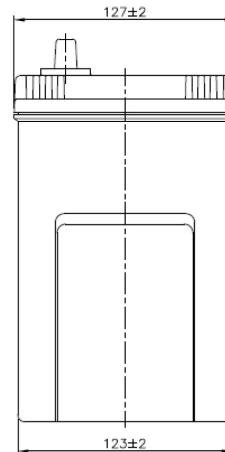

Central Article Code: B24033C22-A
 Local Code: TB457

Created: 17/06/2014
 Modified: 12/04/2019

Final Outlook	B2422-A
Approval date	15/03/2019

PERFORMANCES

Voltage (V):	12 V	
C20 (Ah):	45.0	20 h
Cranking (A):	330	EN
Charge:	WET	
Technology:	Vented/Flooded	
Grid:	Ca/Ca	

CONTAINER

Type:	B24	BLACK
Hold Down:	B0	
H.D. Adapter:	No	

COVER

Type:	Flat/Screw Integ	BLACK
Polarity:	ETN 1	
Terminals:	JIS taper post	
Terminal Adapter:	No	
SOCI:	No	
Ventilation:	Independent	
Filter:	No	
Lateral Plug:	No	

STD. DIMENSIONS

Length (mm ± 2):	237
Width (mm ± 2):	127
Height (mm ± 2):	227
Total Weight (kg ± 5%):	11.30

PLUGS

Type:	6 x M18	BLACK
-------	---------	-------

HANDLES

Type:	1 x Integrated	BLACK
-------	----------------	-------