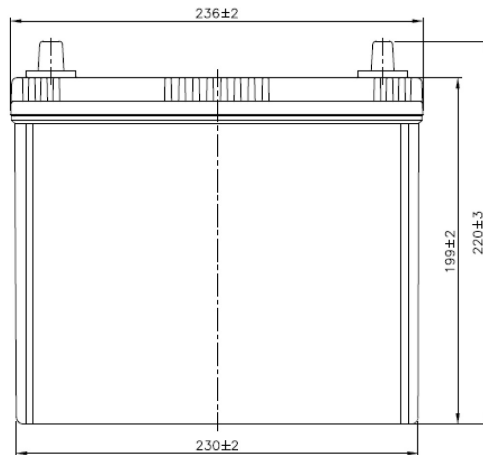

Central Article Code: B24033C22-A
 Local Code: TB457

Created: 17/06/2014
 Modified: 12/04/2019

Final Outlook	B2422-A
Approval date	15/03/2019

PERFORMANCES

Voltage (V):	12 V	
C20 (Ah):	45.0	20 h
Cranking (A):	330	EN
Charge:	WET	
Technology:	Vented/Flooded	
Grid:	Ca/Ca	

CONTAINER

Type:	B24	BLACK
Hold Down:	B0	
H.D. Adapter:	No	

COVER

Type:	Flat/Screw Integ	BLACK
Polarity:	ETN 1	
Terminals:	JIS taper post	
Terminal Adapter:	No	
SOCI:	No	
Ventilation:	Independent	
Filter:	No	
Lateral Plug:	No	

STD. DIMENSIONS

Length (mm ± 2):	237
Width (mm ± 2):	127
Height (mm ± 2):	227
Total Weight (kg ± 5%):	11.30

PLUGS

Type:	6 x M18	BLACK
-------	---------	-------

HANDLES

Type:	1 x Integrated	BLACK
-------	----------------	-------