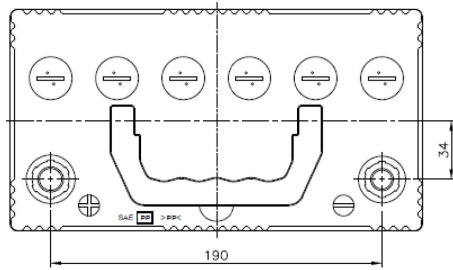

Central Article Code: B24033C22-A
 Local Code: TB457

Created: 17/06/2014
 Modified: 12/04/2019

Final Outlook	B2422-A
Approval date	15/03/2019

PERFORMANCES

Voltage (V):	12 V	
C20 (Ah):	45.0	20 h
Cranking (A):	330	EN
Charge:	WET	
Technology:	Vented/Flooded	
Grid:	Ca/Ca	

CONTAINER

Type:	B24	BLACK
Hold Down:	B0	
H.D. Adapter:	No	

COVER

Type:	Flat/Screw Integ	BLACK
Polarity:	ETN 1	
Terminals:	JIS taper post	
Terminal Adapter:	No	
SOCI:	No	
Ventilation:	Independent	
Filter:	No	
Lateral Plug:	No	

STD. DIMENSIONS

Length (mm ± 2):	237
Width (mm ± 2):	127
Height (mm ± 2):	227
Total Weight (kg ± 5%):	11.30

PLUGS

Type:	6 x M18	BLACK
-------	---------	-------

HANDLES

Type:	1 x Integrated	BLACK
-------	----------------	-------