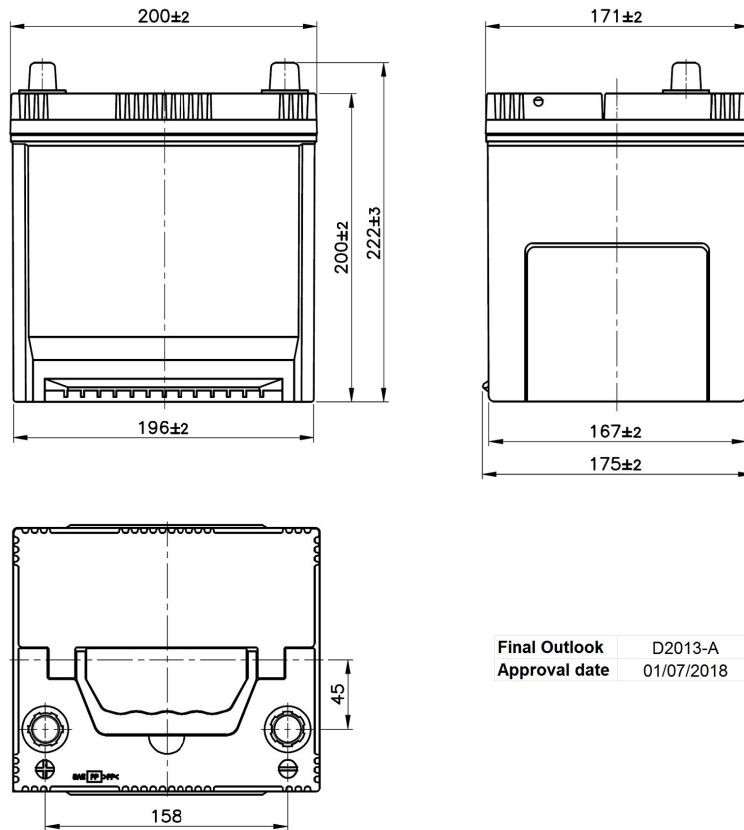

Central Article Code: D20036C13-A
Local Code: TB505

Created: 10/05/2018
Modified: 15/06/2018

PERFORMANCES

Voltage (V):	12 V	
C20 (Ah):	50.0	20 h
Cranking (A):	360	EN
Charge:	WET	
Technology:	Vented/Flooded	
Grid:	Ca/Ca	

STD. DIMENSIONS

Length (mm ± 2):	200
Width (mm ± 2):	173
Height (mm ± 2):	222
Total Weight (kg ± 5%):	13.00

All figures show nominal values. Tolerances are according to EN50342 and applicable European Regulations.

CONTAINER

Type:	D20	BLACK
Hold Down:	Korean B1	
H.D. Adapter:	No	

COVER

Type:	Double with Inte BLACK	
Polarity:	ETN 1	
Terminals:	EN taper post	
Terminal Adapter:	No	
SOCI:	No	
Ventilation:	Central	
Filter:	2 Filters	
Lateral Plug:	No	

PLUGS

Type:	1 x Vent Seale	BLACK

HANDLES

Type:	1 x Integrated	BLACK

OTHERS

Degassing Tube:	No