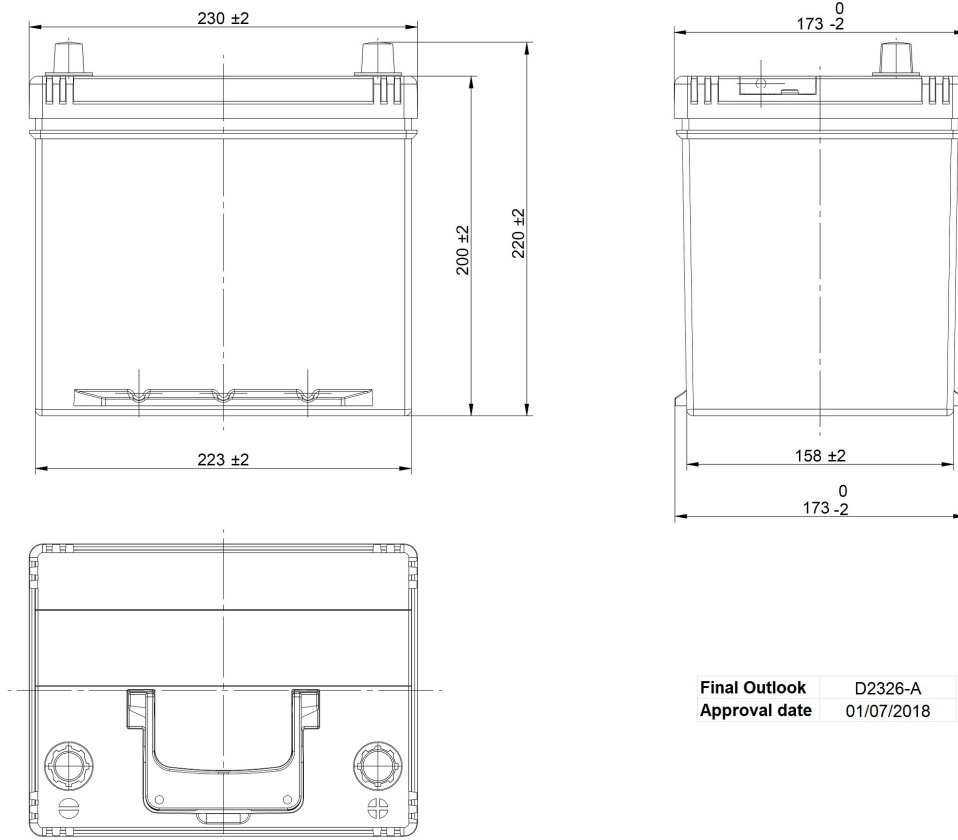

Central Article Code: D23039C26-A
Local Code: TB604

Created: 10/05/2018
Modified: 15/06/2018

Final Outlook	D2326-A
Approval date	01/07/2018

PERFORMANCES

Voltage (V):	12 V	
C20 (Ah):	60.0	20 h
Cranking (A):	480	EN
Charge:	WET	
Technology:	Vented/Flooded	
Grid:	Ca/Ca	

STD. DIMENSIONS

Length (mm ± 2):	230
Width (mm ± 2):	173
Height (mm ± 2):	222
Total Weight (kg ± 5%):	15.00

All figures show nominal values. Tolerances are according to EN50342 and applicable European Regulations.

CONTAINER

Type:	D23	BLACK
Hold Down:	Korean B1	
H.D. Adapter:	No	

COVER

Type:	Flat/Press integ	BLACK
Polarity:	ETN 0	
Terminals:	EN taper post	
Terminal Adapter:	No	
SOCI:	No	
Ventilation:	Central	
Filter:	1 Filter at Right	
Lateral Plug:	No	

PLUGS

Type:	1 x VCL Vent	BLACK

HANDLES

Type:	1 x Integrated	BLACK

OTHERS

Degassing Tube:	No