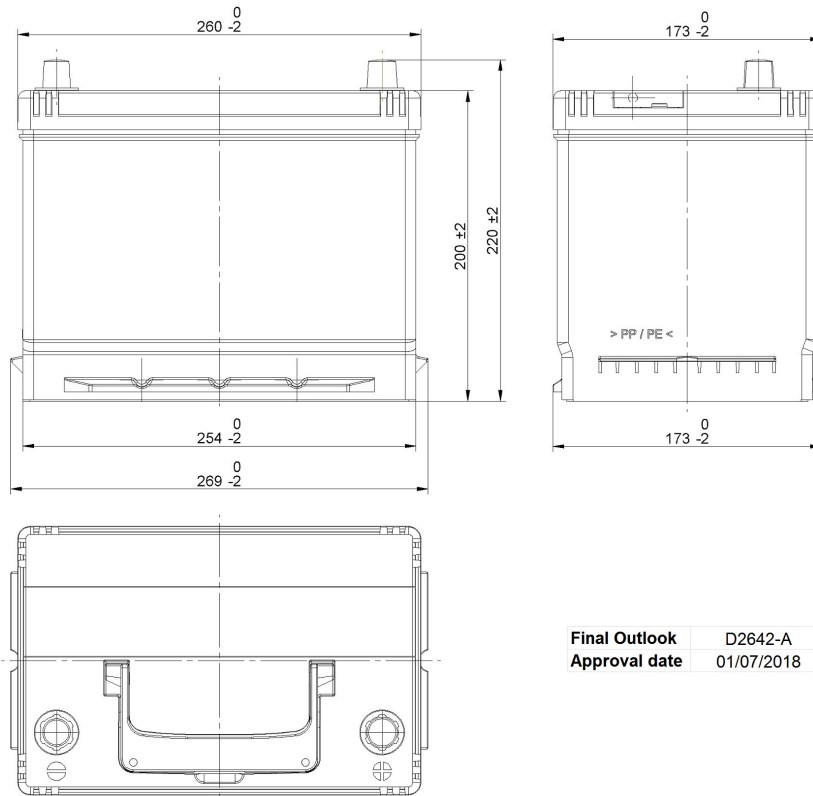

Central Article Code: D26054C42-A
Local Code: TB704

Created: 10/05/2018
Modified: 20/12/2018

PERFORMANCES

Voltage (V):	12 V	
C20 (Ah):	70.0	20 h
Cranking (A):	540	EN
Charge:	WET	
Technology:	Vented/Flooded	
Grid:	Ca/Ca	

STD. DIMENSIONS

Length (mm ± 2):	270
Width (mm ± 2):	173
Height (mm ± 2):	222
Total Weight (kg ± 5%):	16.60

All figures show nominal values. Tolerances are according to EN50342 and applicable European Regulations.

CONTAINER

Type:	D26	BLACK
Hold Down:	Korean B1+B6	
H.D. Adapter:	No	

COVER

Type:	Flat/Press integ	BLACK
Polarity:	ETN 0	
Terminals:	EN taper post	
Terminal Adapter:	No	
SOCI:	No	
Ventilation:	Central	
Filter:	1 Filter at Right	
Lateral Plug:	No	

PLUGS

Type:	1 x VCL Vent	BLACK

HANDLES

Type:	1 x Integrated	BLACK

OTHERS

Degassing Tube:	No