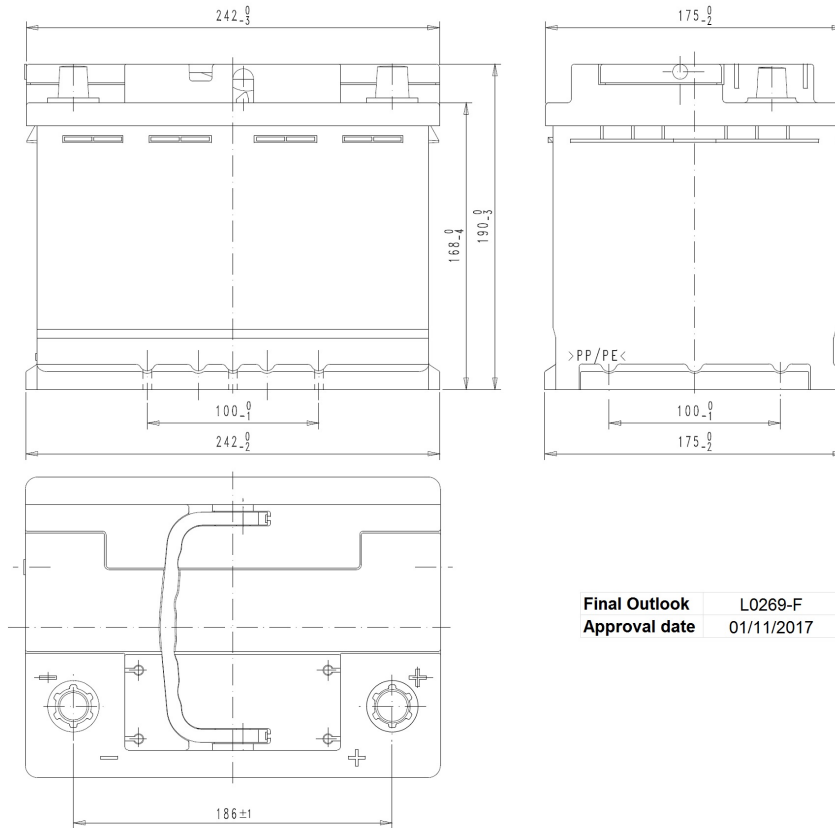

Central Article Code: L02069A69-F
 Local Code: TK600

Created: 09/11/2017
 Modified: 20/12/2018

PERFORMANCES

Voltage (V): 12 V
 C20 (Ah): 60.0 20 h
 Cranking (A): 680 EN
 Charge: CHARGED
 Technology: AGM
 Grid: Ca/Ca

STD. DIMENSIONS

Length (mm ± 2): 242
 Width (mm ± 2): 175
 Height (mm ± 2): 190
 Total Weight (kg ± 5%): 17.80

All figures show nominal values. Tolerances are according to EN50342 and applicable European Regulations.

CONTAINER

Type: L02 BLACK
 Hold Down: B13
 H.D. Adapter: No

COVER

Type: Double with Inte BLACK
 Polarity: ETN 0
 Terminals: EN taper post
 Terminal Adapter: No
 SOCI: No
 Ventilation: Central
 Filter: 2 Filters
 Lateral Plug: Standard Left side BLACK shape

PLUGS

Type: 1 x Vent Seale BLACK

HANDLES

Type: 1 x Integrated BLACK

OTHERS

Degassing Tube: No