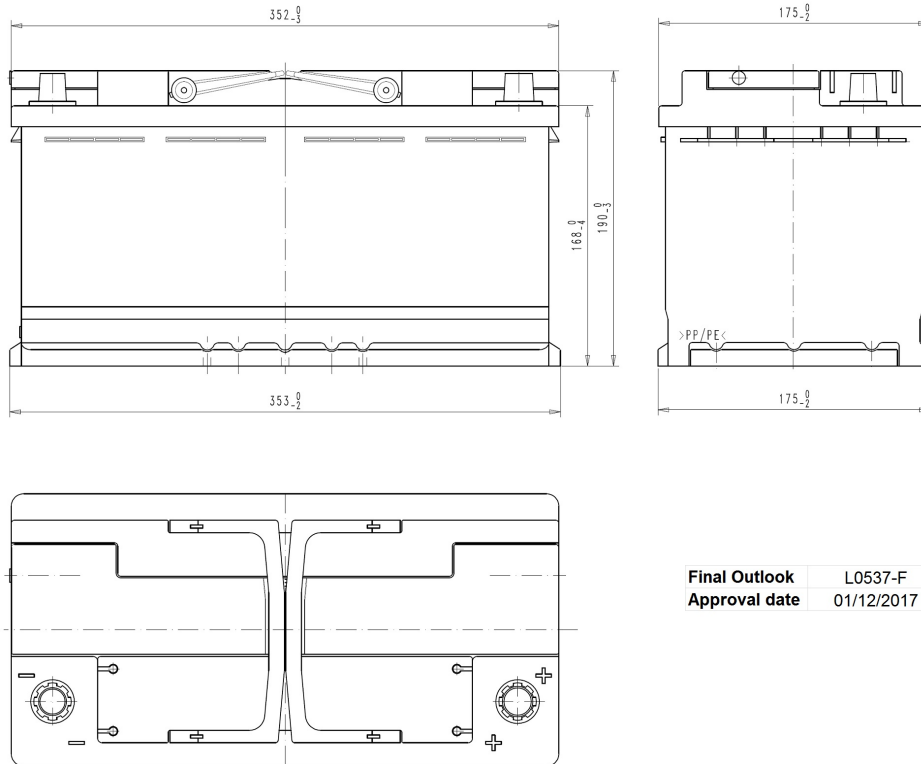

Central Article Code: L05086A37-F
Local Code: TK950

Created: 04/12/2017
Modified: 20/12/2018

PERFORMANCES

Voltage (V):	12 V	
C20 (Ah):	95.0	20 h
Cranking (A):	850	EN
Charge:	CHARGED	
Technology:	AGM	
Grid:	Ca/Ca	

STD. DIMENSIONS

Length (mm ± 2):	353
Width (mm ± 2):	175
Height (mm ± 2):	190
Total Weight (kg ± 5%):	25.90

All figures show nominal values. Tolerances are according to EN50342 and applicable European Regulations.

CONTAINER

Type:	L05	BLACK
Hold Down:	B13	
H.D. Adapter:	No	

COVER

Type:	Double with Inte	BLACK	
Polarity:	ETN 0		
Terminals:	EN taper post		
Terminal Adapter:	No		
SOCI:	No		
Ventilation:	Central		
Filter:	2 Filters		
Lateral Plug:	Standard	Left side	BLACK
	shape		

PLUGS

Type:	1 x Vent Seale	BLACK

HANDLES

Type:	2 x Integrated	BLACK

OTHERS

Degassing Tube:	No