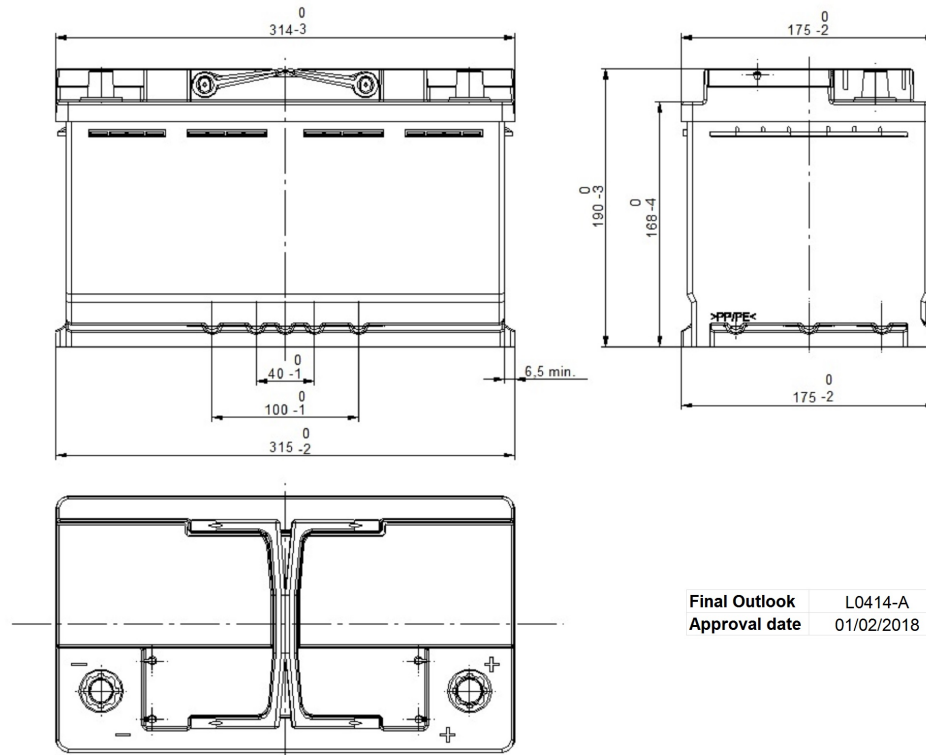

Central Article Code: L04076C14-A  
 Local Code: TL800

Created: 02/02/2018  
 Modified: 20/12/2018

Final Outlook L0414-A  
 Approval date 01/02/2018

PERFORMANCES		CONTAINER	
Voltage (V):	12 V	Type:	L04 BLACK
C20 (Ah):	79.0 20 h	Hold Down:	B13
Cranking (A):	720 EN	H.D. Adapter:	No
Charge:	WET	<b>COVER</b>	
Technology:	Vented/Flooded	Type:	Double with Inte BLACK
Grid:	Ca/Ca	Polarity:	ETN 0
		Terminals:	EN taper post
		Terminal Adapter:	No
		SOCI:	No
		Ventilation:	Central
		Filter:	1 Filter at Left
		Lateral Plug:	No
		<b>PLUGS</b>	
		Type:	1 x Vent Seale BLACK
		<b>HANDLES</b>	
		Type:	2 x PSL OE Integrate BLACK
		<b>OTHERS</b>	
		Degassing Tube:	No
<p><b>STD. DIMENSIONS</b></p> <p>Length (mm ± 2): 315                  Width (mm ± 2): 175                  Height (mm ± 2): 190                  Total Weight (kg ± 5%): 22.70</p>			
<p>All figures show nominal values. Tolerances are according to EN50342 and applicable European Regulations.</p>			