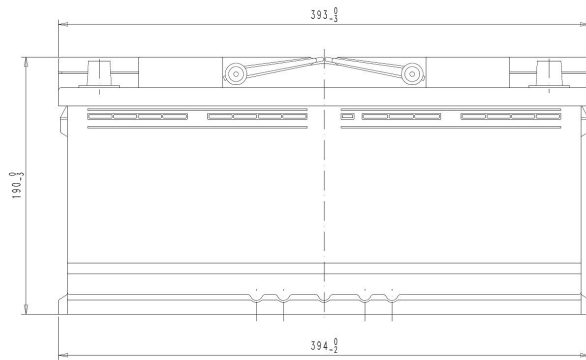

Central Article Code: L06095C05-F  
 Local Code: TL1050

Created: 18/04/2018  
 Modified: 20/12/2018

Final Outlook	L0605-F
Approval date	15/06/2018

PERFORMANCES		CONTAINER	
Voltage (V):	12 V	Type:	L06 BLACK
C20 (Ah):	105.0 20 h	Hold Down:	B13
Cranking (A):	950 EN2 CCA	H.D. Adapter:	No
Charge:	WET	COVER	
Technology:	Vented/Flooded	Type:	Double with Inte BLACK
Grid:	Ca/Ca	Polarity:	ETN 0
		Terminals:	EN taper post
		Terminal Adapter:	No
		SOCI:	No
		Ventilation:	Central
		Filter:	2 Filters
		Lateral Plug:	Standard Left side BLACK shape
STD. DIMENSIONS		PLUGS	
Length (mm ± 2):	392	Type:	1 x Vent Seale BLACK
Width (mm ± 2):	175	HANDLES	
Height (mm ± 2):	190	Type:	2 x Integrated BLACK
Total Weight (kg ± 5%):	27.20	OTHERS	
		Degassing Tube:	No

All figures show nominal values. Tolerances are according to EN50342 and applicable European Regulations.