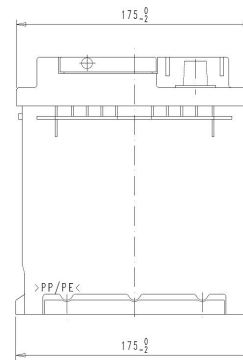

Central Article Code: L06095C05-F  
 Local Code: TL1050

Created: 18/04/2018  
 Modified: 20/12/2018

Final Outlook	L0605-F
Approval date	15/06/2018

PERFORMANCES		CONTAINER	
Voltage (V):	12 V	Type:	L06 BLACK
C20 (Ah):	105.0 20 h	Hold Down:	B13
Cranking (A):	950 EN2 CCA	H.D. Adapter:	No
Charge:	WET	COVER	
Technology:	Vented/Flooded	Type:	Double with Inte BLACK
Grid:	Ca/Ca	Polarity:	ETN 0
		Terminals:	EN taper post
		Terminal Adapter:	No
		SOCI:	No
		Ventilation:	Central
		Filter:	2 Filters
		Lateral Plug:	Standard Left side BLACK shape
STD. DIMENSIONS		PLUGS	
Length (mm ± 2):	392	Type:	1 x Vent Seale BLACK
Width (mm ± 2):	175	HANDLES	
Height (mm ± 2):	190	Type:	2 x Integrated BLACK
Total Weight (kg ± 5%):	27.20	OTHERS	
		Degassing Tube:	No

All figures show nominal values. Tolerances are according to EN50342 and applicable European Regulations.