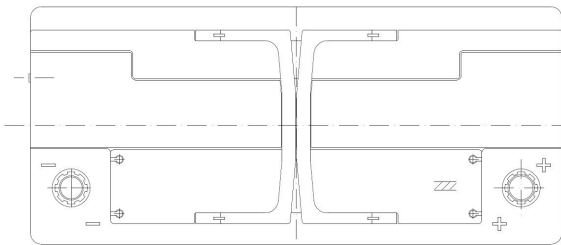

Central Article Code: L06095C05-F  
 Local Code: TL1050

Created: 18/04/2018  
 Modified: 20/12/2018

Final Outlook	L0605-F
Approval date	15/06/2018

PERFORMANCES		CONTAINER	
Voltage (V):	12 V	Type:	L06 BLACK
C20 (Ah):	105.0 20 h	Hold Down:	B13
Cranking (A):	950 EN2 CCA	H.D. Adapter:	No
Charge:	WET	COVER	
Technology:	Vented/Flooded	Type:	Double with Inte BLACK
Grid:	Ca/Ca	Polarity:	ETN 0
		Terminals:	EN taper post
		Terminal Adapter:	No
		SOCI:	No
		Ventilation:	Central
		Filter:	2 Filters
		Lateral Plug:	Standard Left side BLACK shape
STD. DIMENSIONS		PLUGS	
Length (mm ± 2):	392	Type:	1 x Vent Seale BLACK
Width (mm ± 2):	175	HANDLES	
Height (mm ± 2):	190	Type:	2 x Integrated BLACK
Total Weight (kg ± 5%):	27.20	OTHERS	
		Degassing Tube:	No

All figures show nominal values. Tolerances are according to EN50342 and applicable European Regulations.