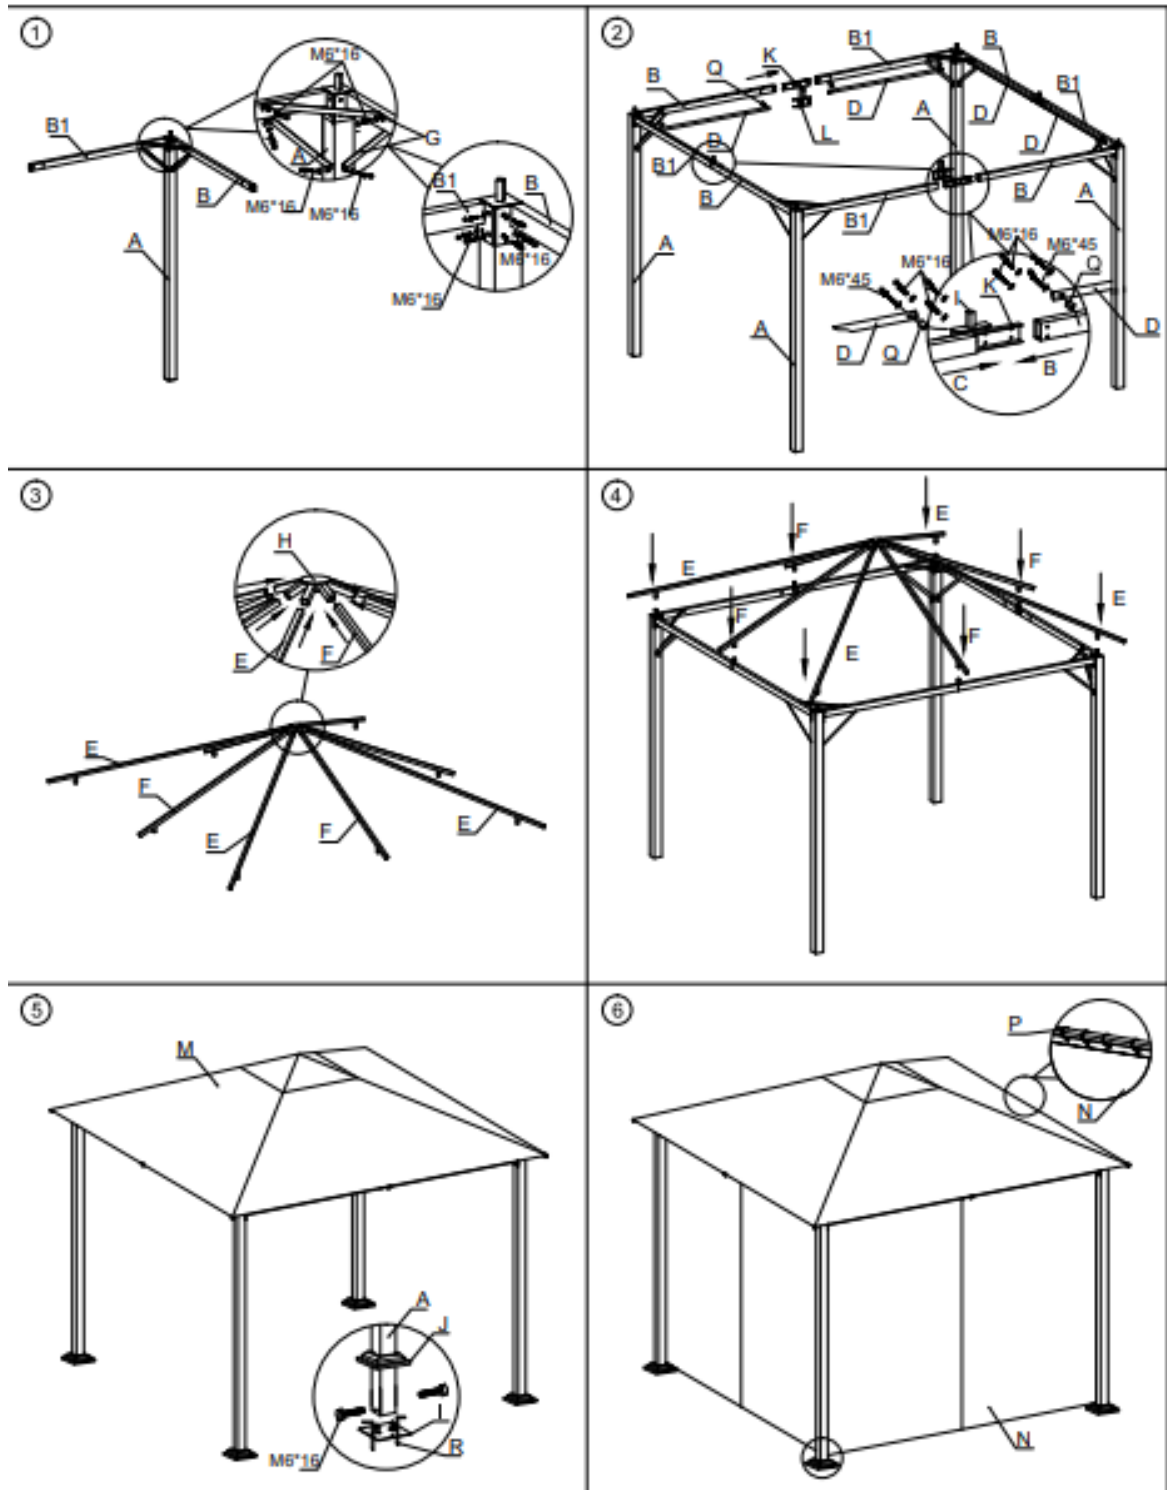

MANUALE DI MONTAGGIO

395721 – GAZEBO IN ALLUMINIO

DU380 3X3X2.75M								
A 4PCS	B 4PCS	B1 4PCS	D 8PCS	E 4PCS	F 4PCS	G 12PCS	H 1PC	I 4PCS
J 4PCS	K 4PCS	L 4PCS	M 1PC	N 4PCS	P 36PCS	Q 16PCS	R 8PCS	2PCS
88PCS	M6x16	M6x45						
	80PCS	16PCS						