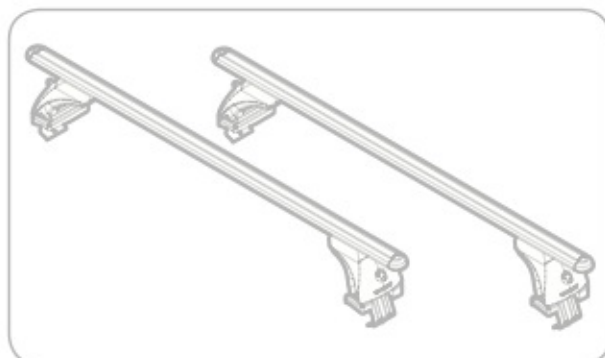

A

ALUMIA
ALLUMINIO
Aluminium

=