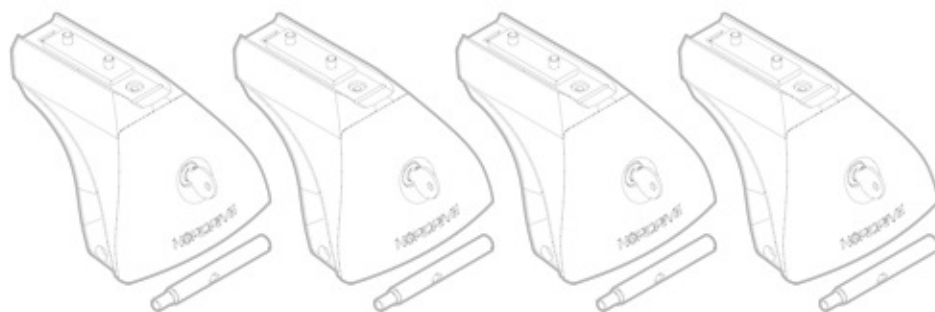

EVOS

NORDRIVE
TRANSPORT SOLUTIONS

SEAT ATECA
(no railing)

002 07/16 →

Art. N21205

➔ **C**

+

Art. N20001

B

+

Art. N15021 **L**

A

QUADRA
ACCIAIO
Steel

=

Art. N15026 **L**

A