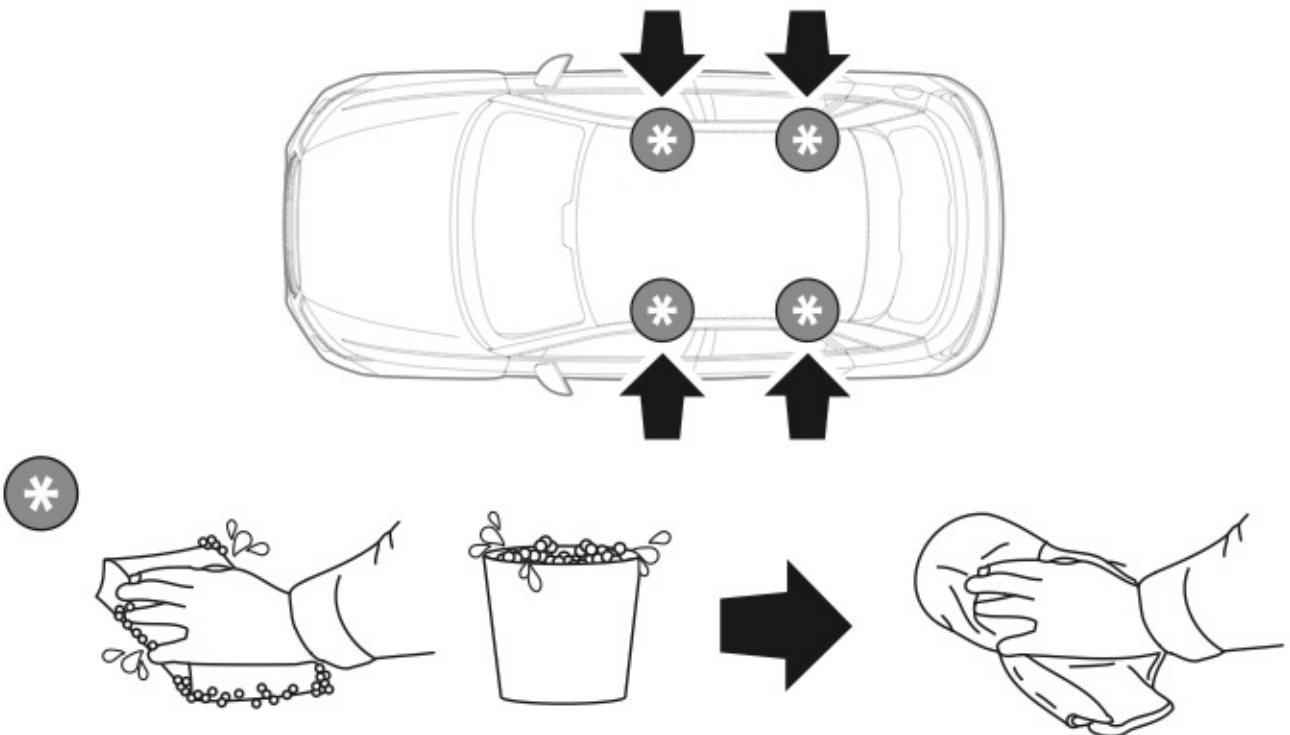

+
+
= max kg. **50**