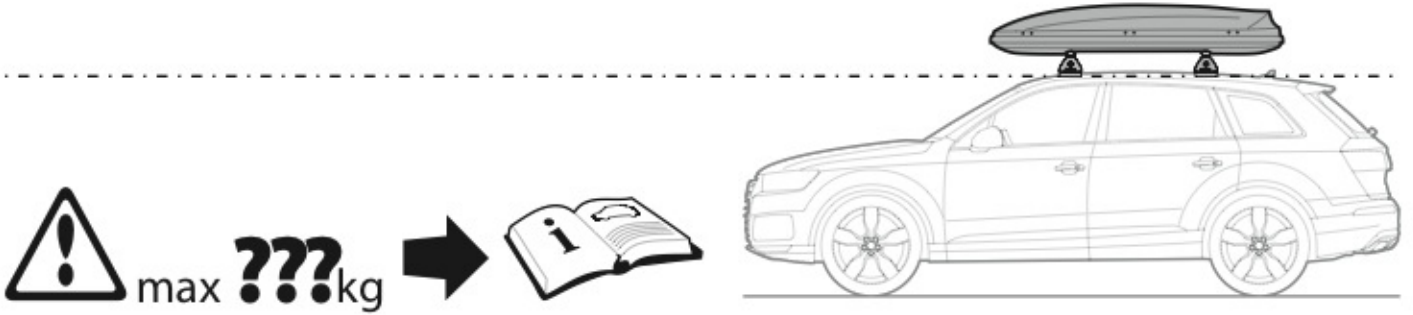

+
+
= max kg. **50**