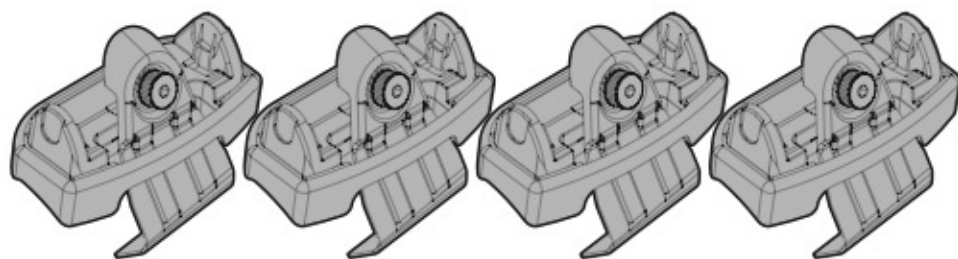

EVOS

NORDRIVE
TRANSPORT SOLUTIONS

SEAT ATECA
(no railing)

002 07/16 →

Art. N21205

➔ **C**

+

Art. N20001

B

+

Art. N15021 **L**

A

QUADRA
ACCIAIO
Steel

=

Art. N15026 **L**

A