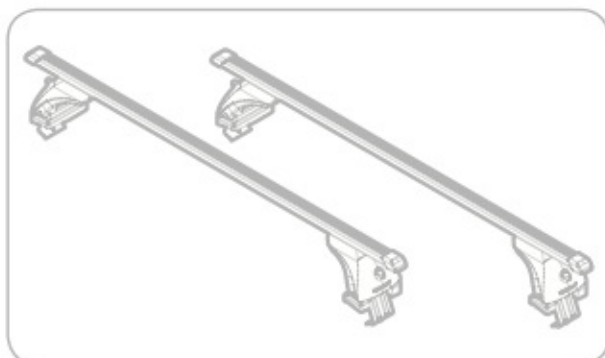

EVOS

NORDRIVE
TRANSPORT SOLUTIONS

SEAT ATECA
(no railing)

002 07/16 →

Art. N21205

➔ **C**

+

Art. N20001

B

+

Art. N15021 **L**

A

QUADRA
ACCIAIO
Steel

=

Art. N15026 **L**

A

ALUMIA
ALLUMINIO
Aluminium

=

+
 +
 = max kg. **50**

Art. N21205

4

5

6

7