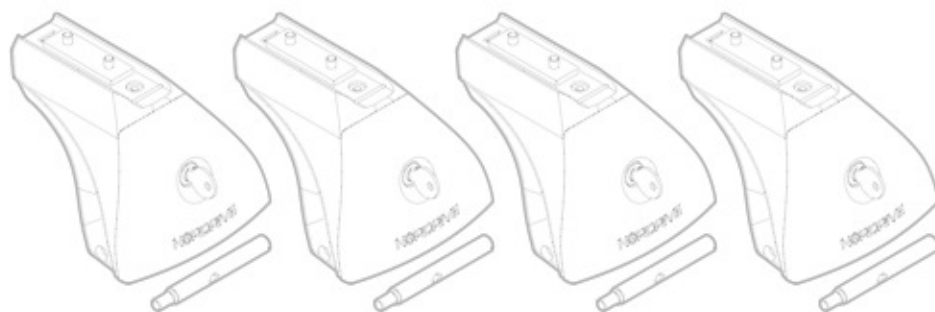

EVOS

NORDRIVE[®]

TRANSPORT SOLUTIONS

TOYOTA VERSO

06/09 →

Art. N21201

C

+

Art. N20001

B

+

Art. N15022 **XL**

A

QUADRA
ACCIAIO
Steel

=

Art. N15027 **XL**