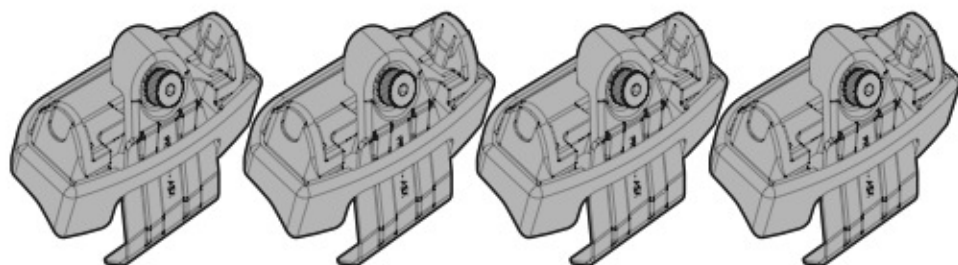

EVOS

NORDRIVE[®]

TRANSPORT SOLUTIONS

TOYOTA VERSO

06/09 →

Art. N21201

C

+

Art. N20001

B

+

Art. N15022 **XL**

A

QUADRA
ACCIAIO
Steel

=

Art. N15027 **XL**