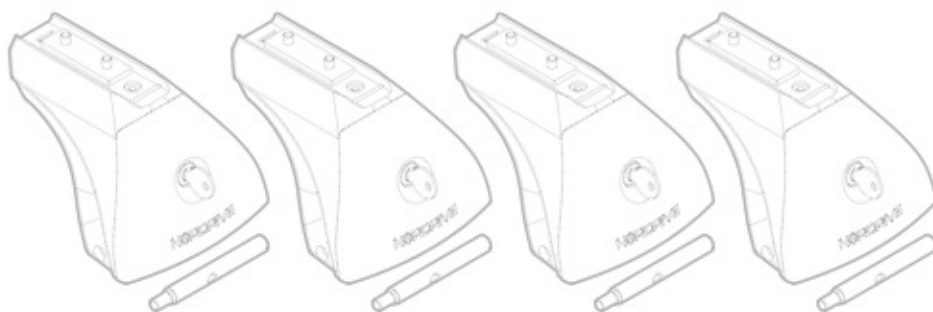

EVOS

NORDRIVE[®]

TRANSPORT SOLUTIONS

FORD ECOSPORT
(no railing)

09/15 →

Art. **N21198**

+

Art. **N20001**

B

+

Art. **N15020 M**

A

QUADRA
ACCIAIO
Steel

=

Art. **N15025 M**

A