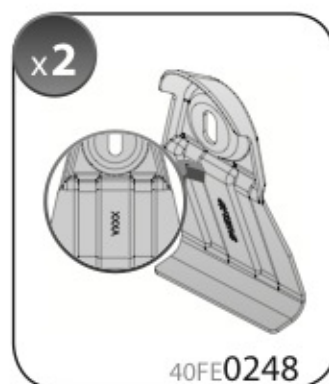

HONDA JAZZ

7200
PARTS
LIST
9/15 →

Art. **N21196**