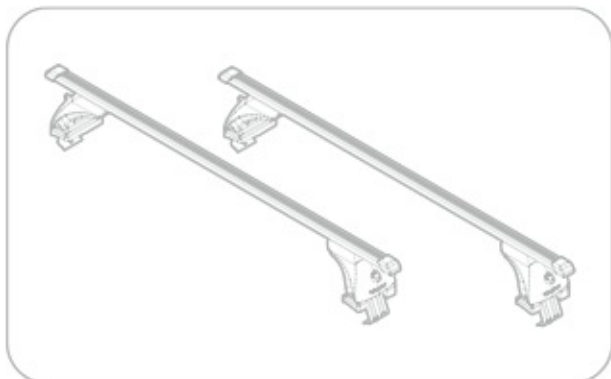

Art. **N20001**

B

+

Art. **N15020 M**

A

ACCIAIO
Steel

=

Art. **N15025 M**

A

ALLUMINIO
Aluminium

=

 +  +  = max: **50kg**

5,5kg

max: **???**kg

Safety Regulations

HONDA JAZZ