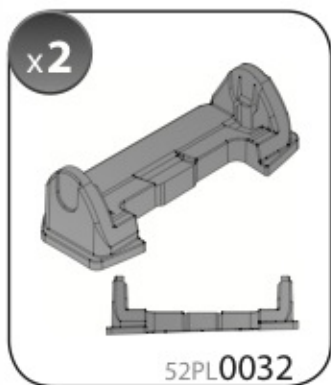

HONDA JAZZ

7200
PARTS
LIST
9/15 →

Art. **N21196**