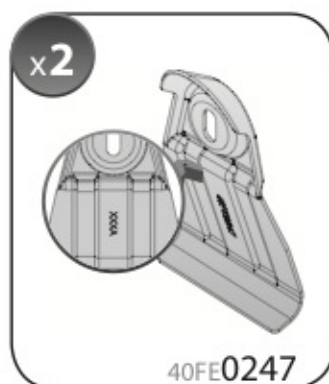

HONDA JAZZ

7200
PARTS
LIST
9/15 →

Art. **N21196**