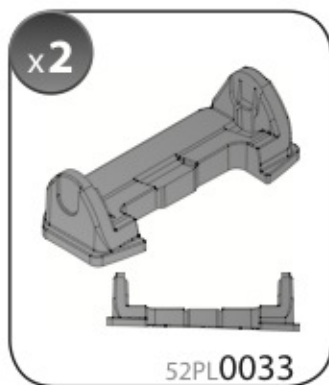

HONDA JAZZ

7200
PARTS
LIST
9/15 →

Art. **N21196**