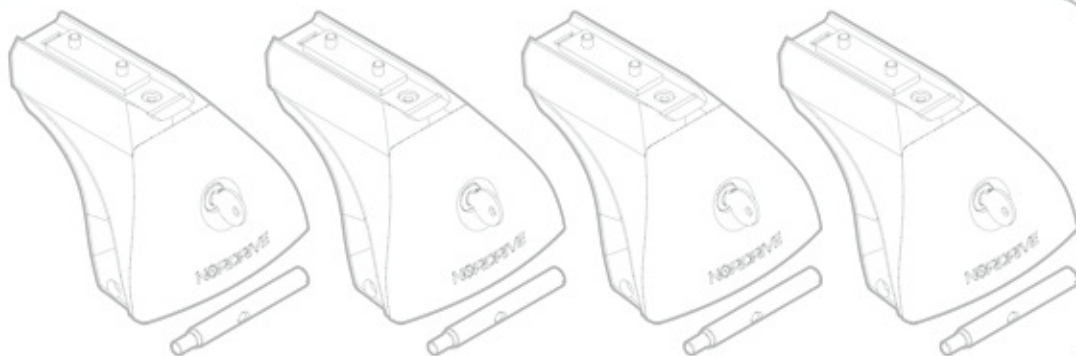

EVOS

NORDRIVE®

TRANSPORT SOLUTIONS

HONDA JAZZ

9/15 →

Art. **N21196**

C

+

Art. **N20001**

B

+

Art. **N15020 M**

A

ACCIAIO
Steel

=

Art. **N15025 M**

A

ALLUMINIO
Aluminium

=

 +  +  = max: **50kg**

5,5kg

max: **???**kg

Safety Regulations

HONDA JAZZ