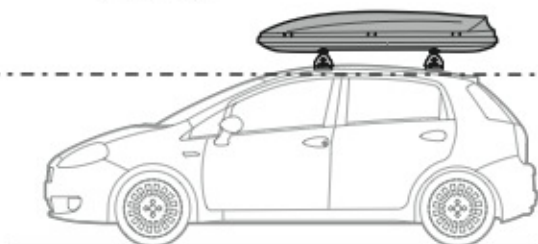

A

ALLUMINIO
Aluminium

=

 +  +  = max: **50kg**

5,5kg

max: **???**kg

Safety Regulations

HONDA JAZZ