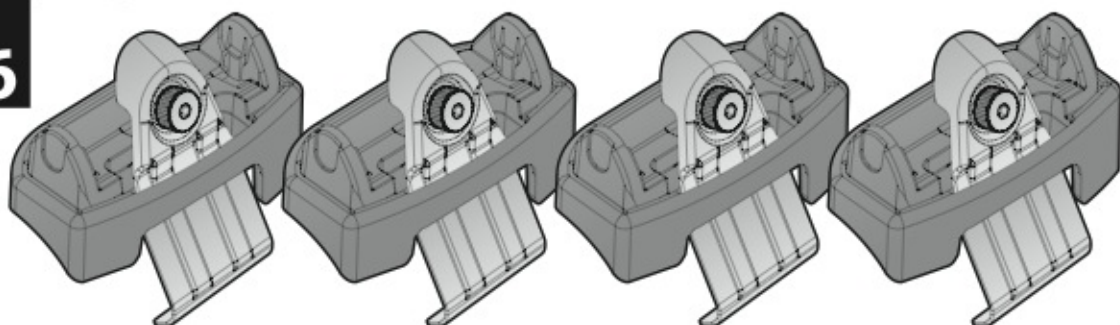

EVOS

NORDRIVE®

TRANSPORT SOLUTIONS

HONDA JAZZ

9/15 →

Art. **N21196**