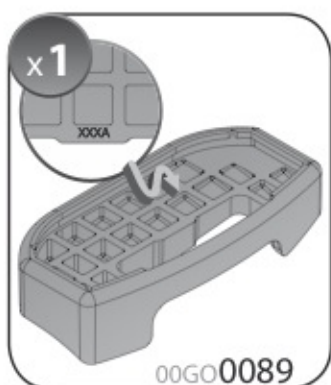

FORD S-MAX

10/15 →

Art. **N21186**