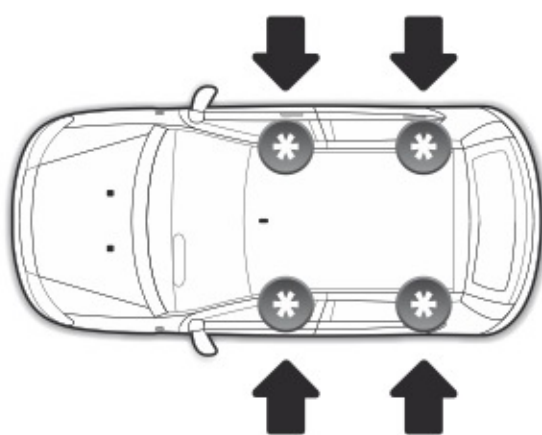

A

ALLUMINIO
Aluminium

=

 +  +  = max: **75kg**

5,5kg

max: **???**kg

Safety Regulations

FORD S-MAX