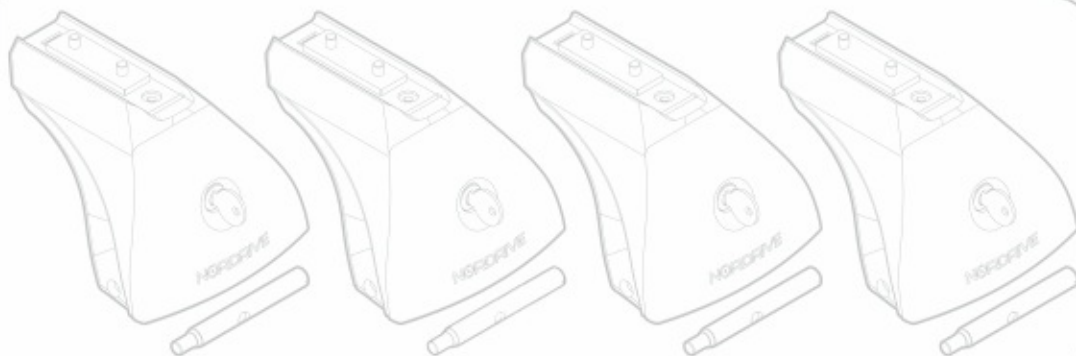

EVOS

NORDRIVE[®]

TRANSPORT SOLUTIONS

FORD S-MAX

10/15 →

Art. **N21186**

C

+

Art. **N20001**

B

+

Art. **N15022 XL**

A

ACCIAIO
Steel

=

Art. **N15027 XL**

A

ALLUMINIO
Aluminium

=

 +  +  = max: **75kg**

5,5kg

max: **???**kg

Safety Regulations

FORD S-MAX