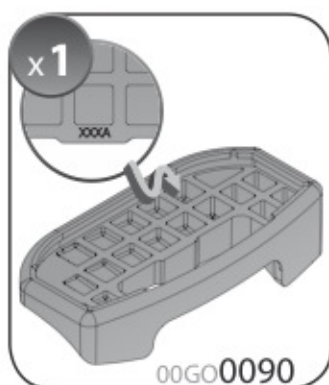

FORD S-MAX

10/15 →

Art. **N21186**