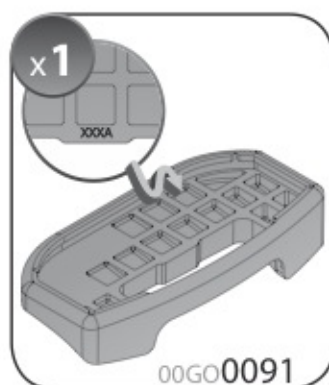

FORD S-MAX

10/15 →

Art. **N21186**