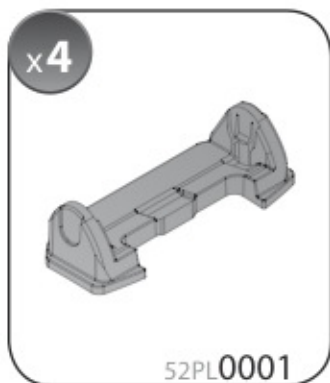

FORD S-MAX

10/15 →

Art. **N21186**