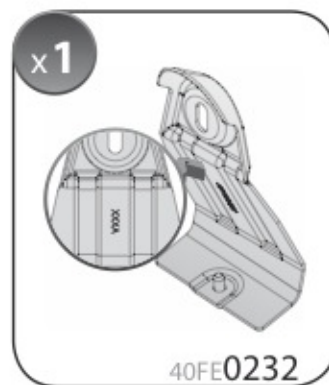

FORD S-MAX

10/15 →

Art. **N21186**