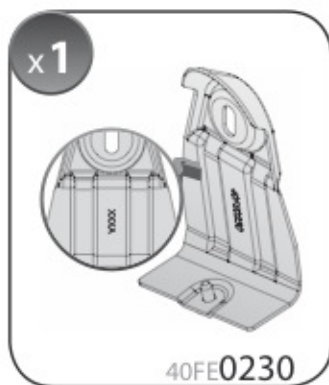

FORD S-MAX

10/15 →

Art. **N21186**