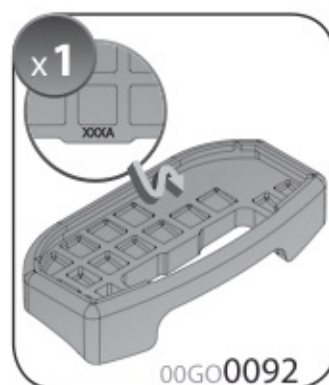

FORD S-MAX

10/15 →

Art. **N21186**