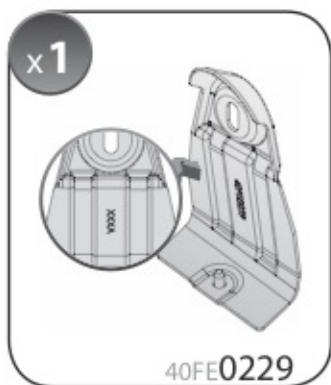

FORD S-MAX

10/15 →

Art. **N21186**