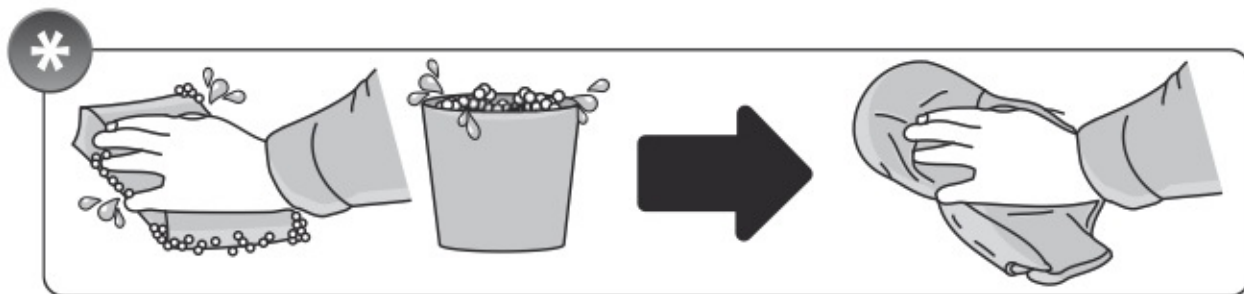

A

ALLUMINIO
Aluminium

=

 +  +  = max: **75kg**

5,5kg

max: **???**kg

Safety Regulations

FORD S-MAX