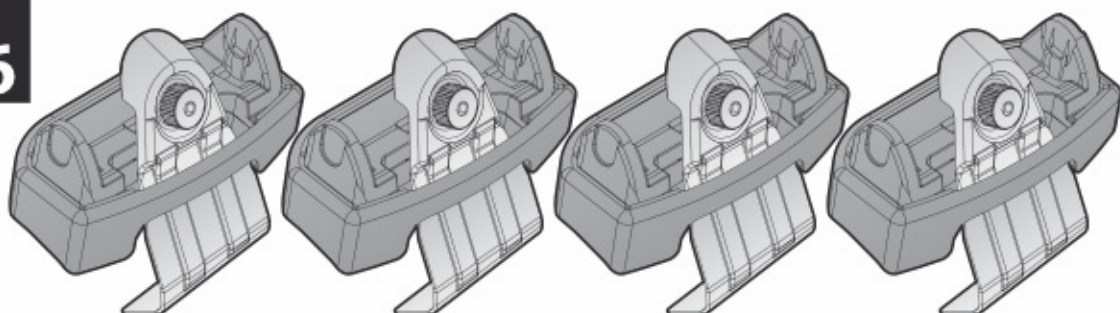

EVOS

NORDRIVE[®]

TRANSPORT SOLUTIONS

FORD S-MAX

10/15 →

Art. **N21186**

C

+

Art. **N20001**

B

+

Art. **N15022 XL**

A

ACCIAIO
Steel

=

Art. **N15027 XL**

A

ALLUMINIO
Aluminium

=

 +  +  = max: **75kg**

5,5kg

max: **???**kg

Safety Regulations

FORD S-MAX