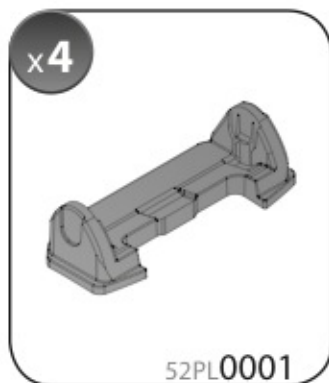

Art. **N15075 M**

A

ALLUMINIO
Aluminium

 +  +  = max: **75kg**

5,5kg

max: **???**kg

Safety Regulations

FIAT
TIPO

12/15 →

FIAT
TIPO

5/16 →

Art. **N21185**

3A	FIAT TIPO	4		12/15 →	28,5 (F = 89,5cm)	21 (R = 82cm)
3B	FIAT TIPO	5		5/16 →	28,5 (F = 89,5cm)	22 (R = 83cm)
					X	Y

4

5

6