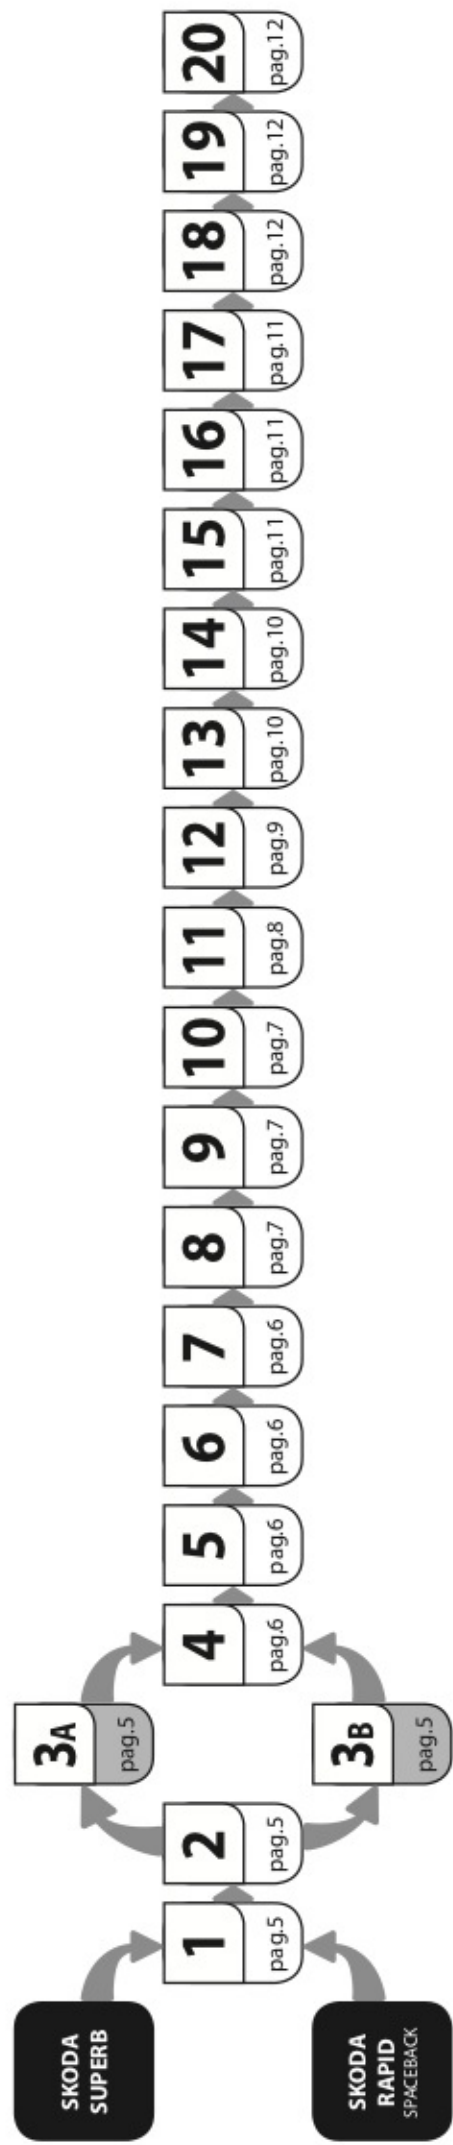

FIAT
TIPO

4

12/15 →

FIAT
TIPO

5

5/16 →

Art.
N21185

C

Art. **N20001**

B

Art. **N15020 M**

A

ACCIAIO
Steel

Art. **N15025 M**

A

ALLUMINIO
Aluminium

12/15 →

FIAT
TIPO

5/16 →

Art. **N21185**

3A	FIAT TIPO	4		12/15 →	28,5 (F = 89,5cm)	21 (R = 82cm)
3B	FIAT TIPO	5		5/16 →	28,5 (F = 89,5cm)	22 (R = 83cm)
					X	Y

4

5

6

7

11

12

13

14

15

16

17