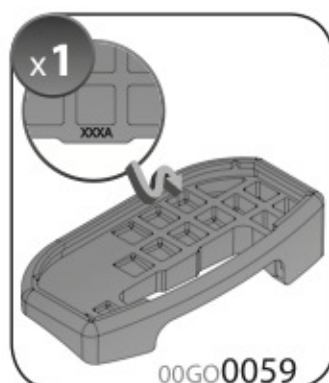

Art. **N15075 M**

A

ALLUMINIO
Aluminium

 +  +  = max: **75kg**

5,5kg

max: **???**kg

Safety Regulations

FIAT
TIPO

12/15 →

FIAT
TIPO

5/16 →

Art. **N21185**

3A	FIAT TIPO	4		12/15 →	28,5 (F = 89,5cm)	21 (R = 82cm)
3B	FIAT TIPO	5		5/16 →	28,5 (F = 89,5cm)	22 (R = 83cm)
					X	Y

4

5

6