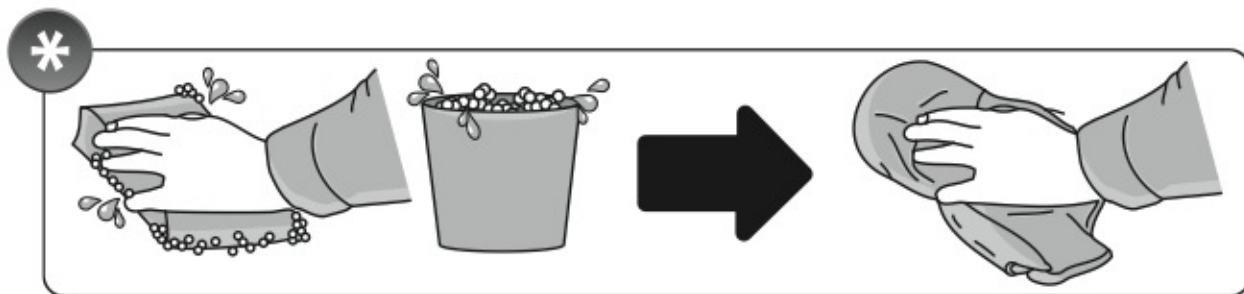

Art. **N15075 M**

A

ALLUMINIO
Aluminium

 +  +  = max: **75kg**

5,5kg

max: **???**kg

Safety Regulations

FIAT
TIPO