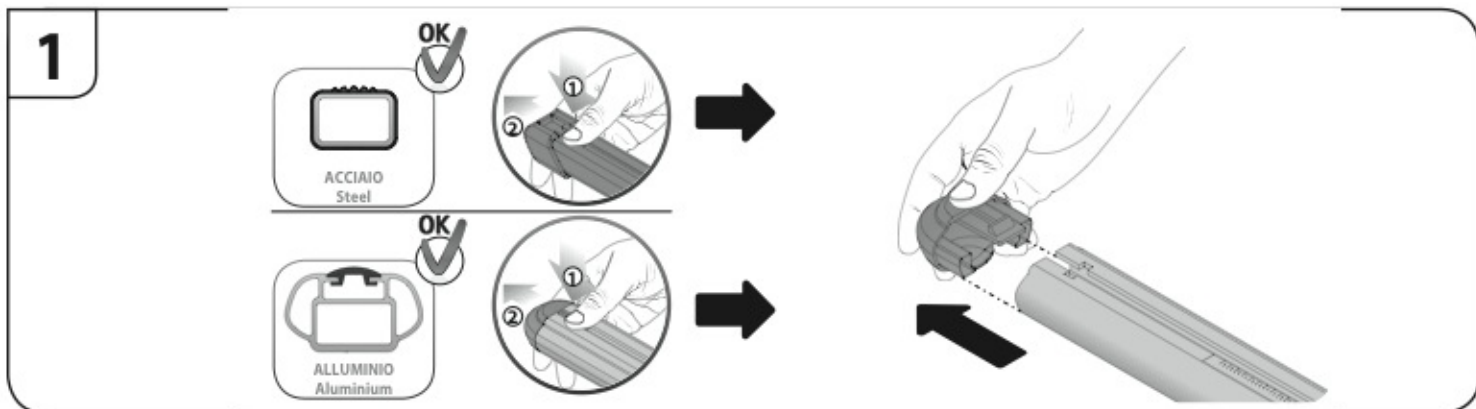

12/15 →

FIAT
TIPO

5/16 →

Art. **N21185**

3A	FIAT TIPO	4		12/15 →	28,5 (F = 89,5cm)	21 (R = 82cm)
3B	FIAT TIPO	5		5/16 →	28,5 (F = 89,5cm)	22 (R = 83cm)
					X	Y

4

5

6