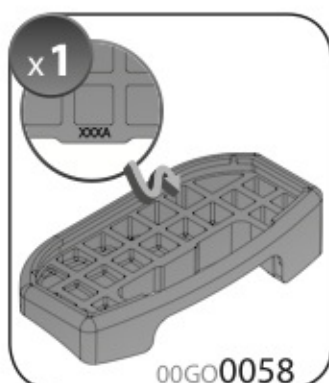

Art. **N15075 M**

A

ALLUMINIO
Aluminium

 +  +  = max: **75kg**

5,5kg

max: **???**kg

Safety Regulations

FIAT
TIPO

12/15 →

FIAT
TIPO

5/16 →

Art. **N21185**

3A	FIAT TIPO	4		12/15 →	28,5 (F = 89,5cm)	21 (R = 82cm)
3B	FIAT TIPO	5		5/16 →	28,5 (F = 89,5cm)	22 (R = 83cm)
					X	Y

4

5

6