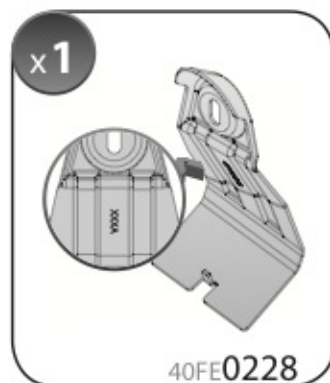

Art. **N15075 M**

A

ALLUMINIO
Aluminium

 +  +  = max: **75kg**

5,5kg

max: **???**kg

Safety Regulations

FIAT
TIPO

12/15 →

FIAT
TIPO

5/16 →

Art. **N21185**

3A	FIAT TIPO	4		12/15 →	28,5 (F = 89,5cm)	21 (R = 82cm)
3B	FIAT TIPO	5		5/16 →	28,5 (F = 89,5cm)	22 (R = 83cm)
					X	Y

4

5

6