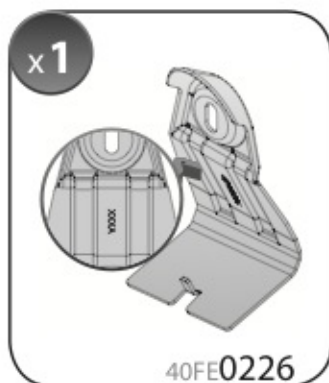

Art. **N15075 M**

A

ALLUMINIO
Aluminium

 +  +  = max: **75kg**

5,5kg

max: **???**kg

Safety Regulations

FIAT
TIPO

12/15 →

FIAT
TIPO

5/16 →

Art. **N21185**

3A	FIAT TIPO	4		12/15 →	28,5 (F = 89,5cm)	21 (R = 82cm)
3B	FIAT TIPO	5		5/16 →	28,5 (F = 89,5cm)	22 (R = 83cm)
					X	Y

4

5

6