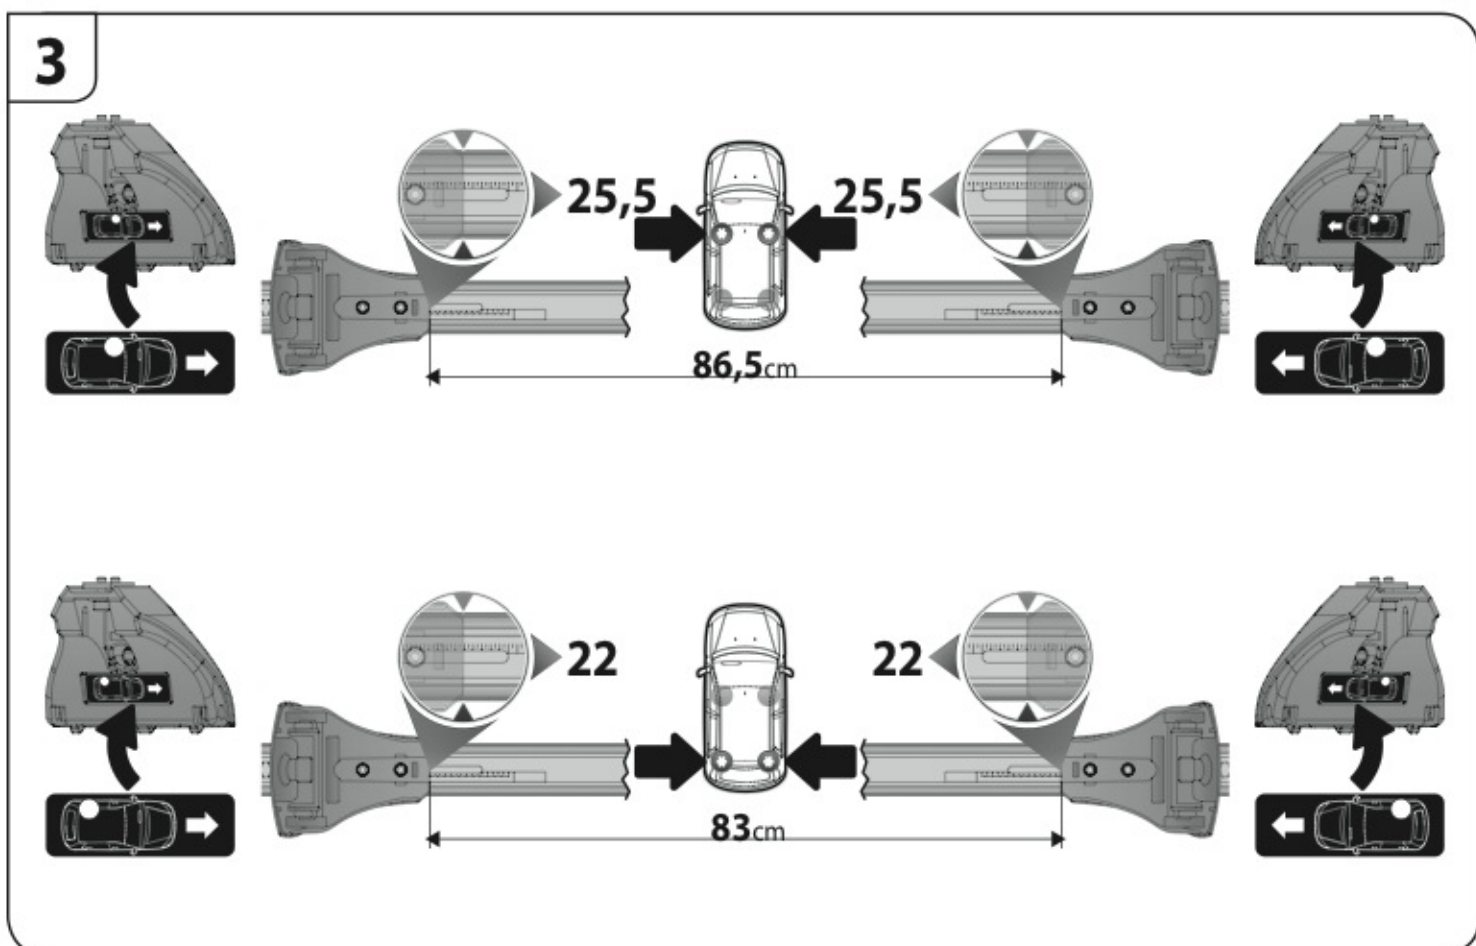

=

max: ???kg

Safety Regulations

MAZDA 2

5

3/15

Art. **N21173**

4