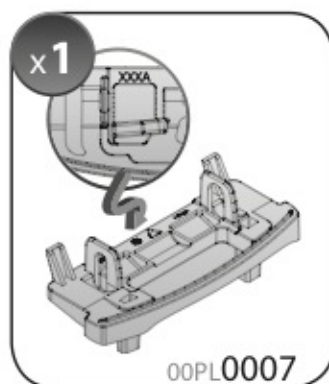

ACCIAIO
Steel

Art. **N15024**

A

ALLUMINIO
Aluminium

 +  +  = max: **75kg**

5,5kg

max: **???**kg

Safety regulations

12/14 →
9/06 → 11/14

Art. **N21170**

3A	OPEL CORSA		12/14 →	19 (F = 80cm)	9 (R = 70cm)
3B	OPEL CORSA	/	12/14 → 9/06 → 11/14	19 (F = 80cm)	10 (R = 71cm)
				X	Y

4

5

6

7

8