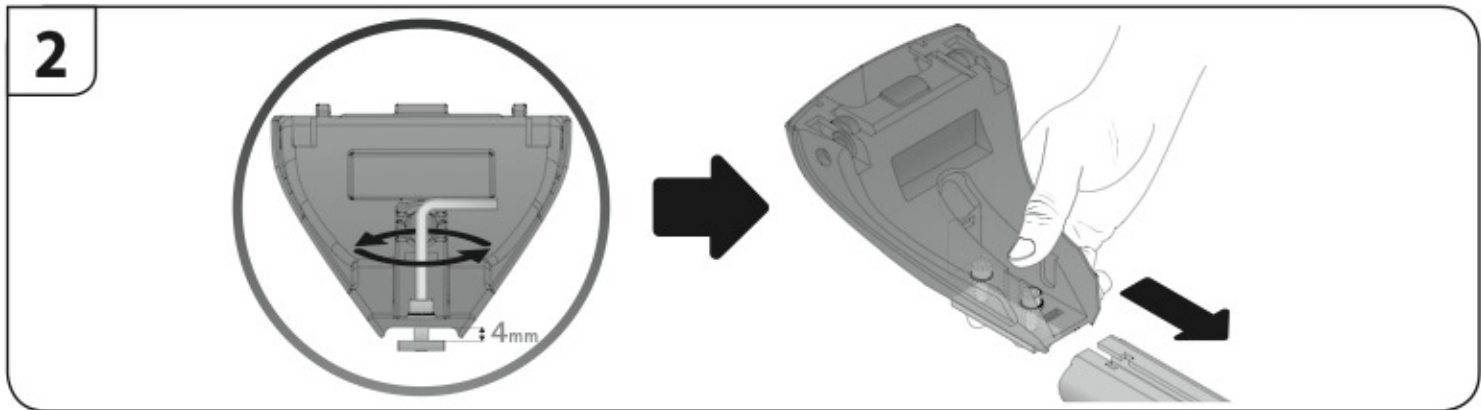

3A	OPEL CORSA		12/14 →	19 (F = 80cm)	9 (R = 70cm)
3B	OPEL CORSA	/	12/14 → 9/06 → 11/14	19 (F = 80cm)	10 (R = 71cm)
				X	Y