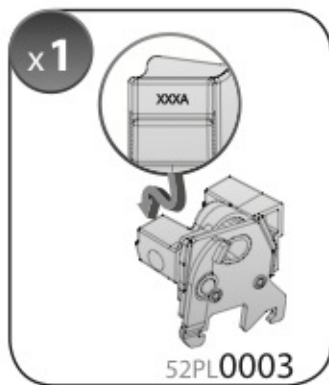

ACCIAIO
Steel

Art. **N15024**

A

ALLUMINIO
Aluminium

 +  +  = max: **75kg**

5,5kg

max: **???**kg

Safety regulations

12/14 →
9/06 → 11/14

Art. **N21170**

3A	OPEL CORSA		12/14 →	19 (F = 80cm)	9 (R = 70cm)
3B	OPEL CORSA	/	12/14 → 9/06 → 11/14	19 (F = 80cm)	10 (R = 71cm)
				X	Y

4

5

6

7

8