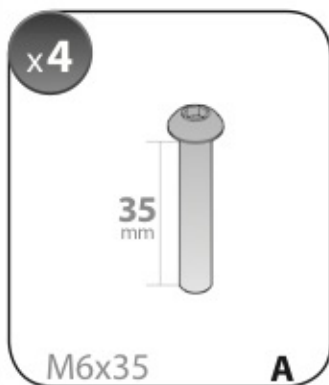

ACCIAIO
Steel

Art. **N15024**

A

ALLUMINIO
Aluminium

 +  +  = max: **75kg**

5,5kg

max: **???**kg

Safety regulations

12/14 →
9/06 → 11/14

Art. **N21170**

3A	OPEL CORSA		12/14 →	19 (F = 80cm)	9 (R = 70cm)
3B	OPEL CORSA	/	12/14 → 9/06 → 11/14	19 (F = 80cm)	10 (R = 71cm)
				X	Y

4

5

6

7

8