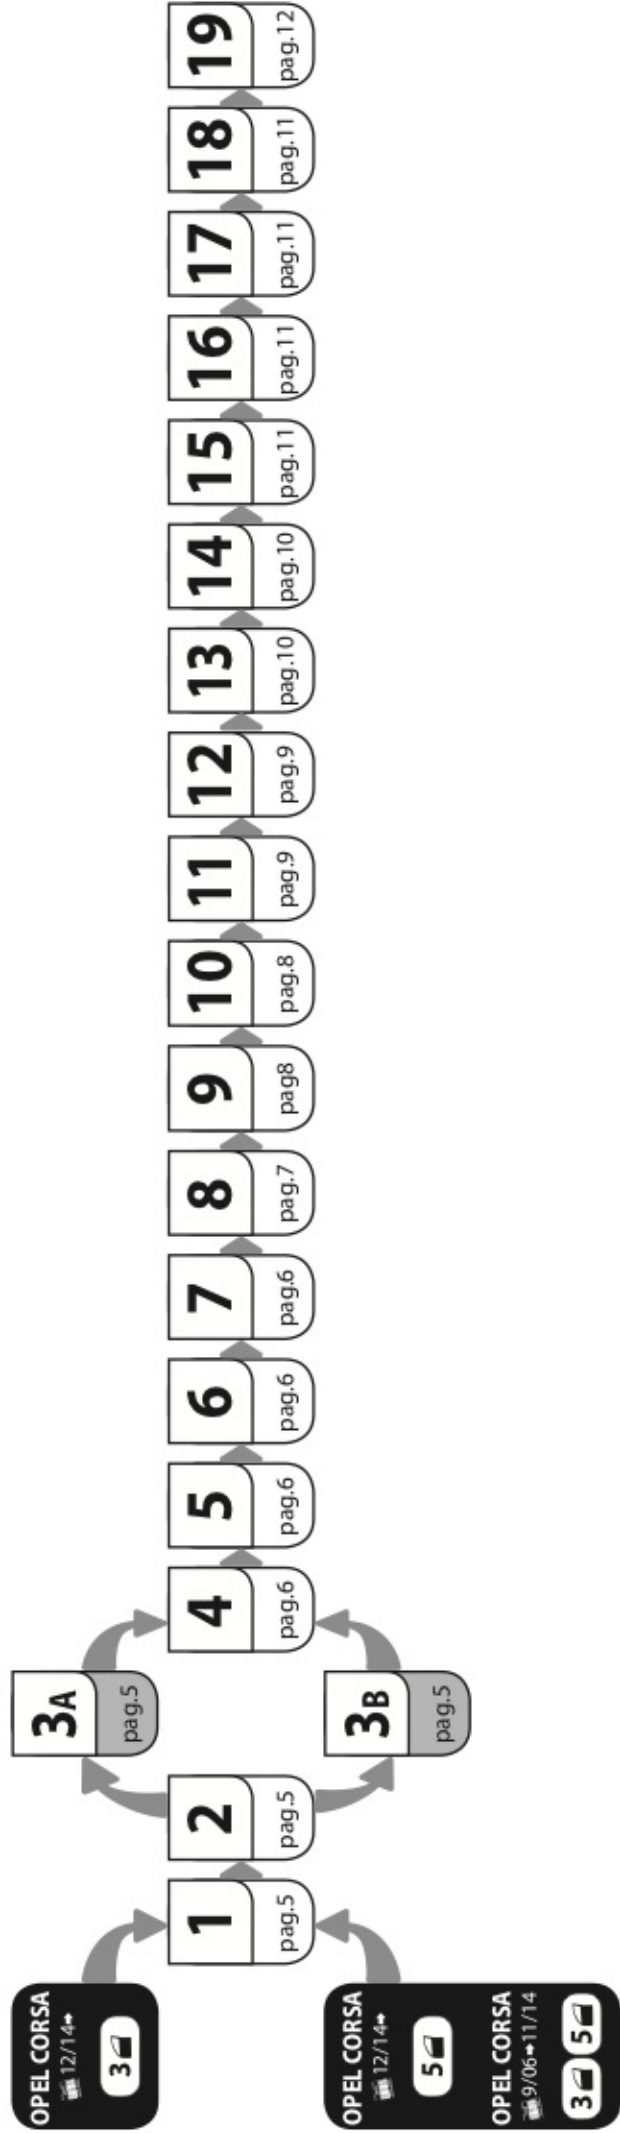

**OPEL
CORSA**

12/14 →
9/06 → 11/14

Art.
N21170

C

Art. **N20001**

B

Art. **N15019**

A

ACCIAIO
Steel

Art. **N15024**

A

ALLUMINIO
Aluminium

 +  +  = max: **75kg**

5,5kg

max: **???**kg

Safety regulations

12/14 →
9/06 → 11/14

Art. **N21170**

3A	OPEL CORSA		12/14 →	19 (F = 80cm)	9 (R = 70cm)
3B	OPEL CORSA	/	12/14 → 9/06 → 11/14	19 (F = 80cm)	10 (R = 71cm)
				X	Y

4

5

6

7

8

9

10

11

12

15

16

17

18