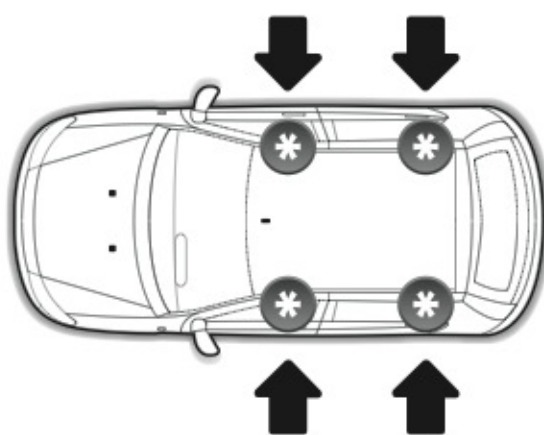

ACCIAIO
Steel

Art. **N15024**

A

ALLUMINIO
Aluminium

 +  +  = max: **75kg**

5,5kg

max: **???**kg

Safety regulations