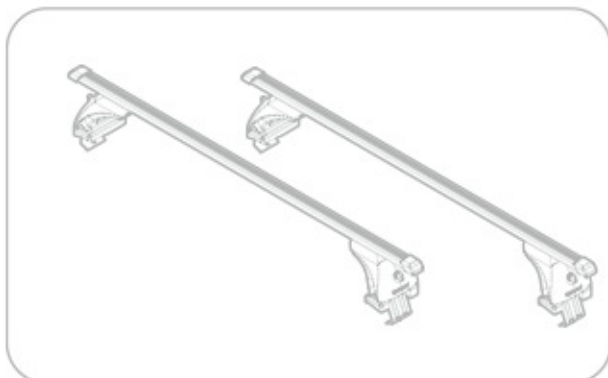

ACCIAIO
Steel

Art. **N15024**

A

ALLUMINIO
Aluminium

 +  +  = max: **75kg**

5,5kg

max: **???**kg

Safety regulations

12/14 →
9/06 → 11/14

Art. **N21170**

3A	OPEL CORSA		12/14 →	19 (F = 80cm)	9 (R = 70cm)
3B	OPEL CORSA	/	12/14 → 9/06 → 11/14	19 (F = 80cm)	10 (R = 71cm)
				X	Y

4

5

6

7

8