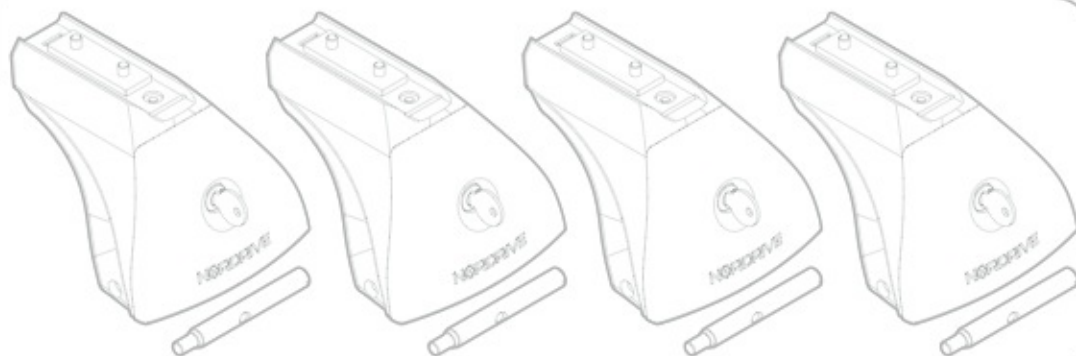

C

Art. **N20001**