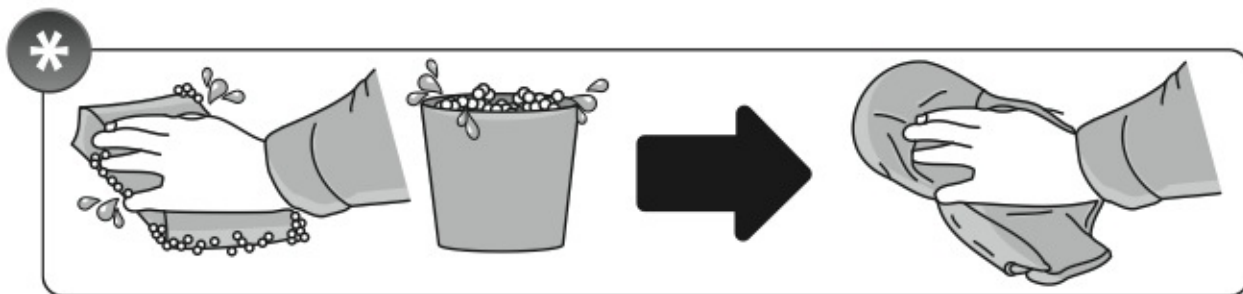

ACCIAIO
Steel

Art. **N15024**

A

ALLUMINIO
Aluminium

 +  +  = max: **75kg**

5,5kg

max: **???**kg

Safety regulations