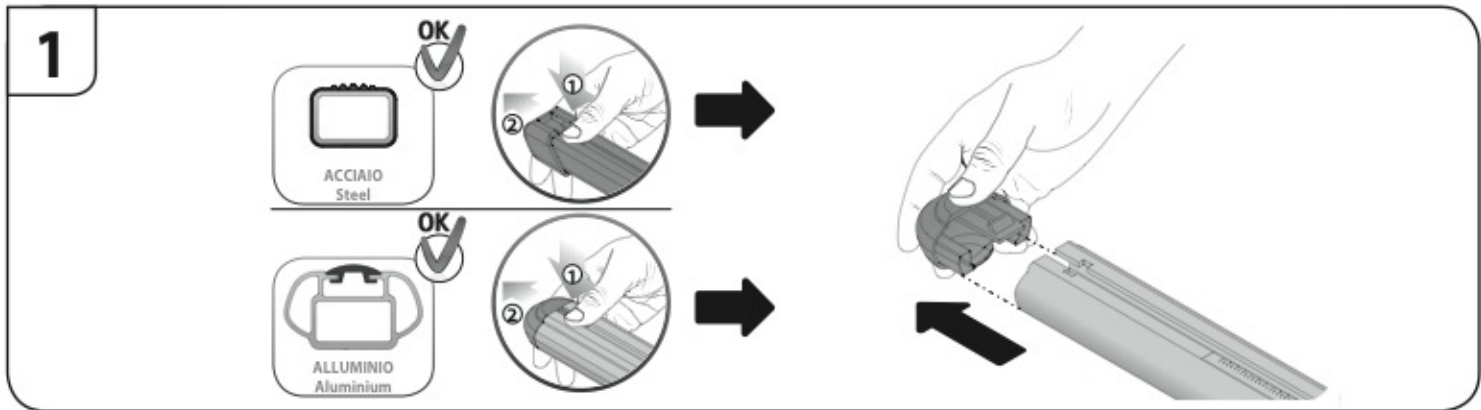

3A	OPEL CORSA		12/14 →	19 (F = 80cm)	9 (R = 70cm)
3B	OPEL CORSA	/	12/14 → 9/06 → 11/14	19 (F = 80cm)	10 (R = 71cm)
				X	Y