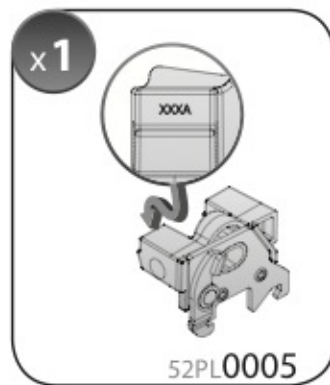

ACCIAIO
Steel

Art. **N15024**

A

ALLUMINIO
Aluminium

 +  +  = max: **75kg**

5,5kg

max: **???**kg

Safety regulations

12/14 →
9/06 → 11/14

Art. **N21170**

3A	OPEL CORSA		12/14 →	19 (F = 80cm)	9 (R = 70cm)
3B	OPEL CORSA	/	12/14 → 9/06 → 11/14	19 (F = 80cm)	10 (R = 71cm)
				X	Y

4

5

6

7

8