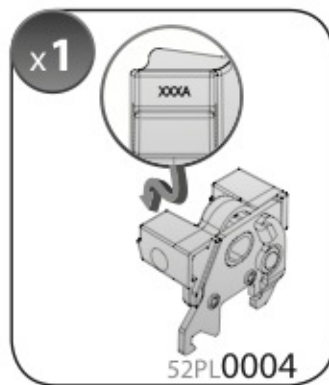

ACCIAIO
Steel

Art. **N15024**

A

ALLUMINIO
Aluminium

 +  +  = max: **75kg**

5,5kg

max: **???**kg

Safety regulations

12/14 →
9/06 → 11/14

Art. **N21170**

3A	OPEL CORSA		12/14 →	19 (F = 80cm)	9 (R = 70cm)
3B	OPEL CORSA	/	12/14 → 9/06 → 11/14	19 (F = 80cm)	10 (R = 71cm)
				X	Y

4

5

6

7

8