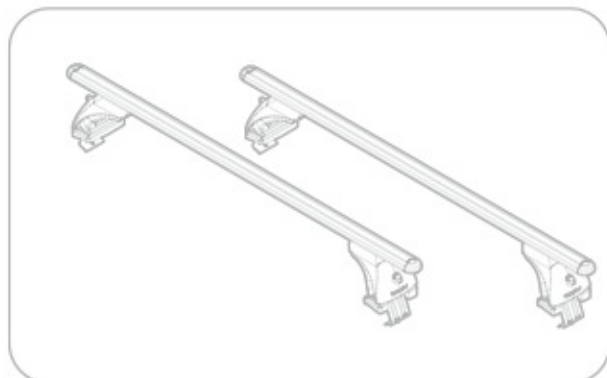

ACCIAIO
Steel

Art. **N15024**

A

ALLUMINIO
Aluminium

 +  +  = max: **75kg**

5,5kg

max: **???**kg

Safety regulations

12/14 →
9/06 → 11/14

Art. **N21170**

3A	OPEL CORSA		12/14 →	19 (F = 80cm)	9 (R = 70cm)
3B	OPEL CORSA	/	12/14 → 9/06 → 11/14	19 (F = 80cm)	10 (R = 71cm)
				X	Y

4

5

6

7

8