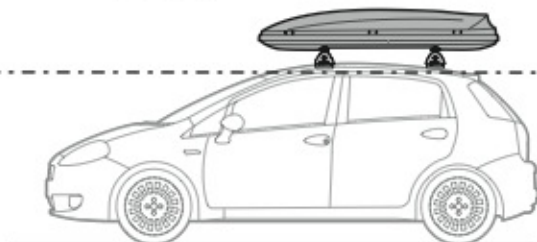

ACCIAIO
Steel

Art. **N15024**

A

ALLUMINIO
Aluminium

 +  +  = max: **75kg**

5,5kg

max: **???**kg

Safety regulations