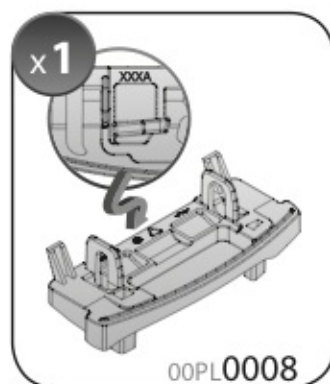

ACCIAIO
Steel

Art. **N15024**

A

ALLUMINIO
Aluminium

 +  +  = max: **75kg**

5,5kg

max: **???**kg

Safety regulations

12/14 →
9/06 → 11/14

Art. **N21170**

3A	OPEL CORSA		12/14 →	19 (F = 80cm)	9 (R = 70cm)
3B	OPEL CORSA	/	12/14 → 9/06 → 11/14	19 (F = 80cm)	10 (R = 71cm)
				X	Y

4

5

6

7

8