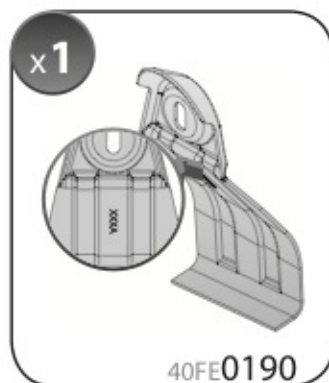

=

 +  +  = max: **50kg**
5,5kg

max:
???kg

Safety Regulations

KIA RIO

5

9/11 →

Art. N21168