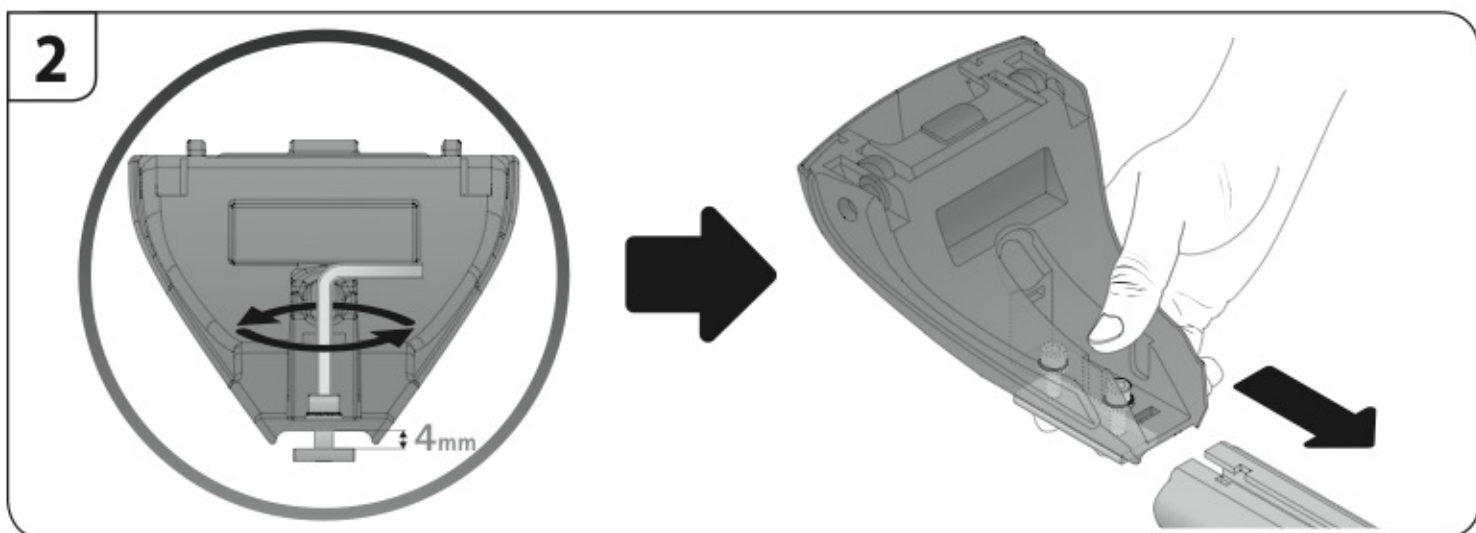

=

 +  +  = max: **50kg**
5,5kg

max:
???kg

Safety Regulations

KIA RIO

5

9/11 →

Art. N21168