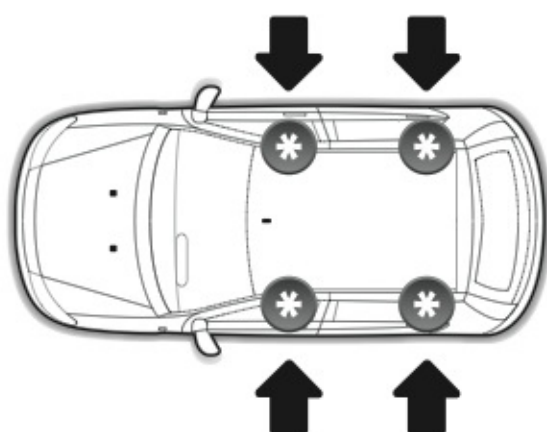

=

 +  +  = max: **50kg**
5,5kg

max:
???kg

Safety Regulations

KIA RIO

5

9/11 →

Art. N21168