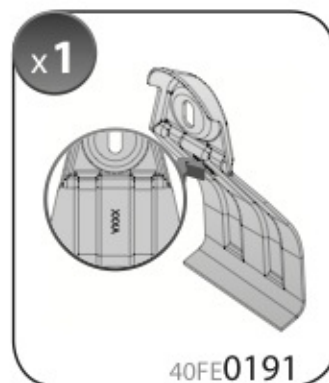

=

 +  +  = max: **50kg**
5,5kg

max:
???kg

Safety Regulations

KIA RIO

5

9/11 →

Art. N21168