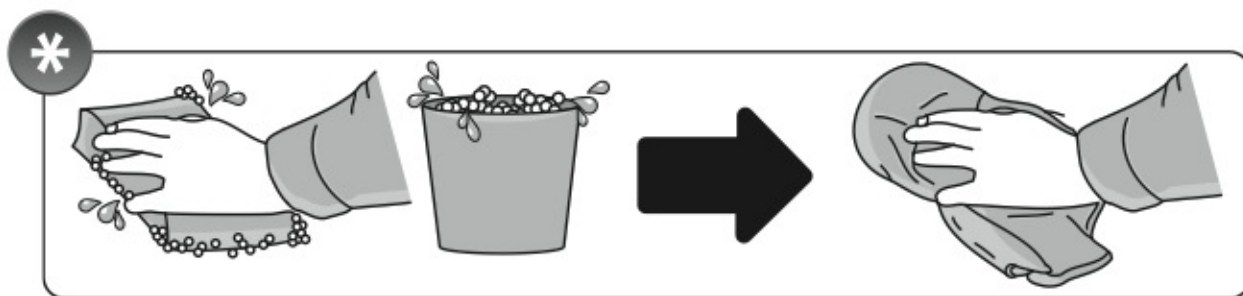

=

 +  +  = max: **50kg**
5,5kg

max:
???kg

Safety Regulations

KIA RIO

5

9/11 →

Art. N21168