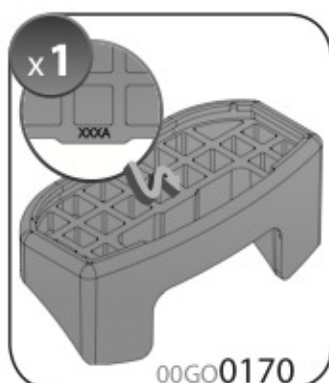

=

 +  +  = max: **50kg**
5,5kg

max:
???kg

Safety Regulations

KIA RIO

5

9/11 →

Art. N21168