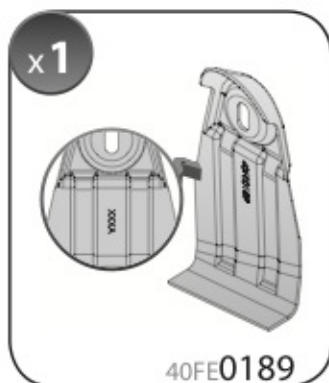

=

 +  +  = max: **50kg**
5,5kg

max:
???kg

Safety Regulations

KIA RIO

5

9/11 →

Art. N21168