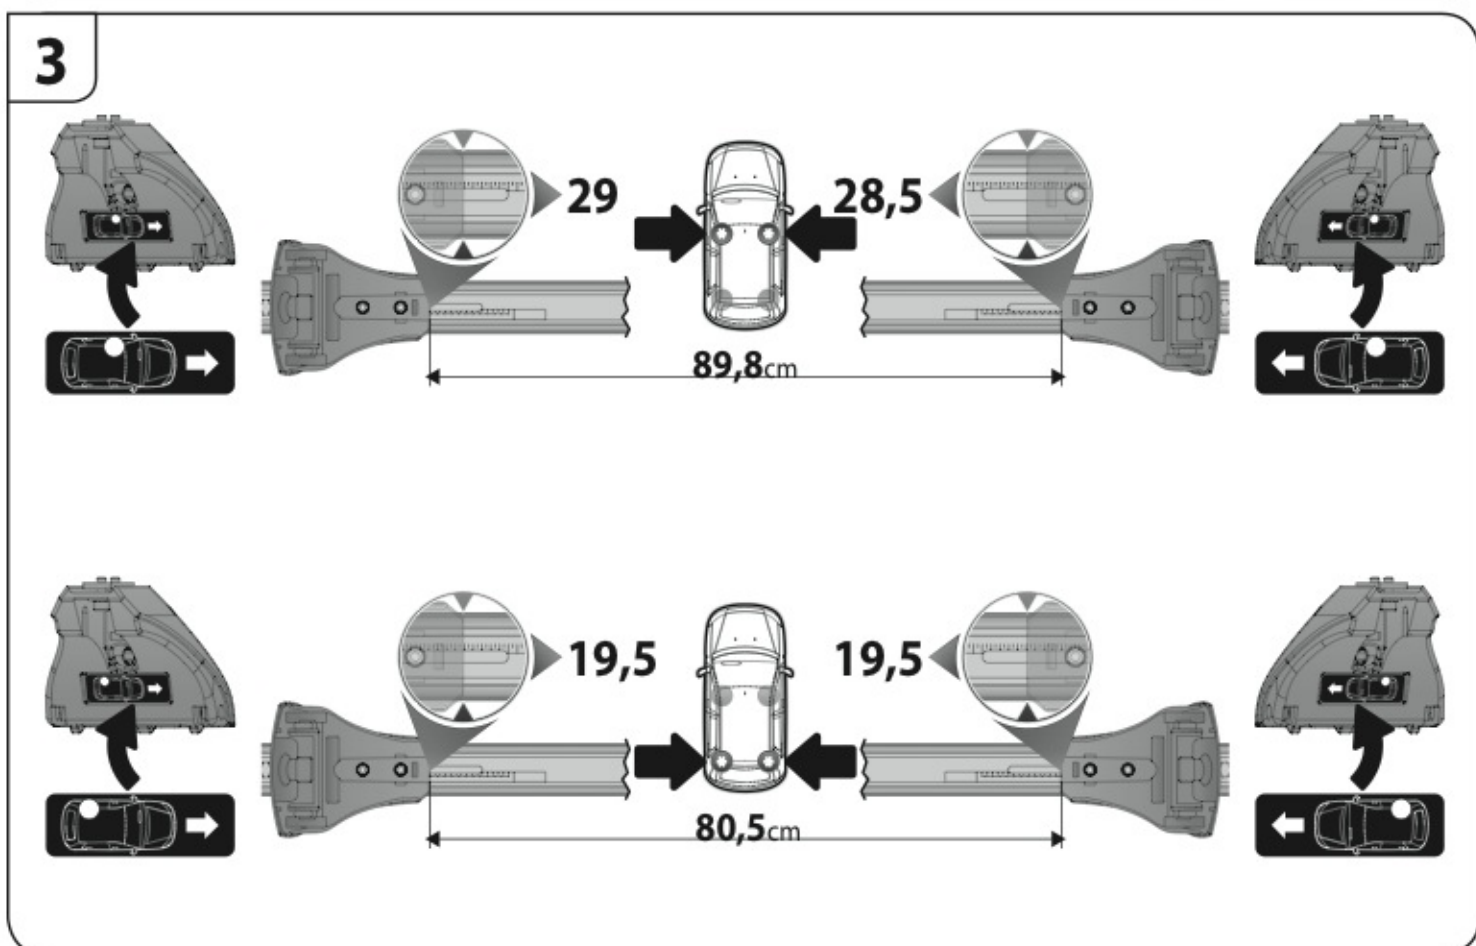

=

 +  +  = max: **50kg**
5,5kg

max:
???kg

Safety Regulations

KIA RIO

5

9/11 →

Art. N21168