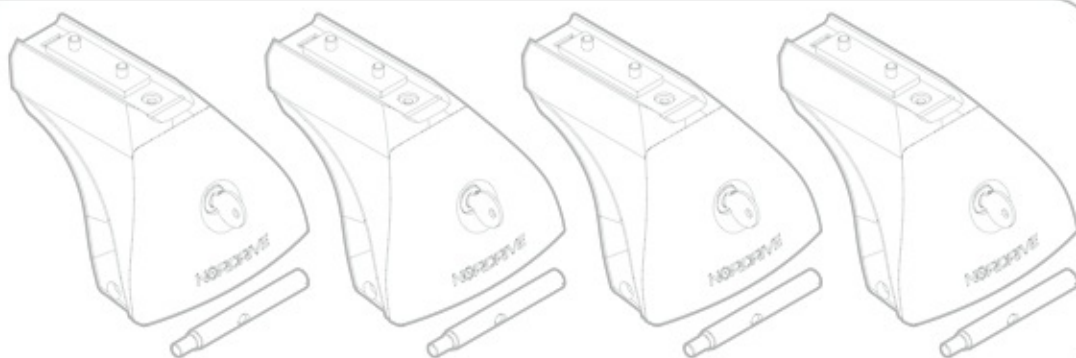

KIA RIO

5

9/11 →

Art.
N21168

C

+

Art. **N20001**

B

+

Art. **N15020**

A

ACCIAIO
Steel

=

Art. **N15025**

A

ALLUMINIO
Aluminium

=

 +  +  = max: **50kg**
5,5kg

max:
???kg

Safety Regulations

KIA RIO

5

9/11 →

Art. N21168