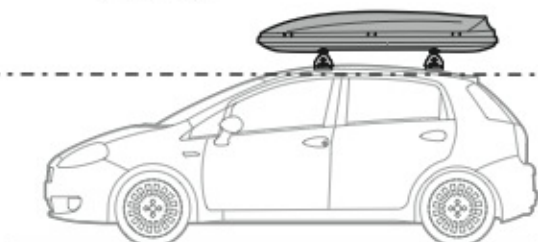

=

 +  +  = max: **50kg**
5,5kg

max:
???kg

Safety Regulations

KIA RIO

5

9/11 →

Art. N21168