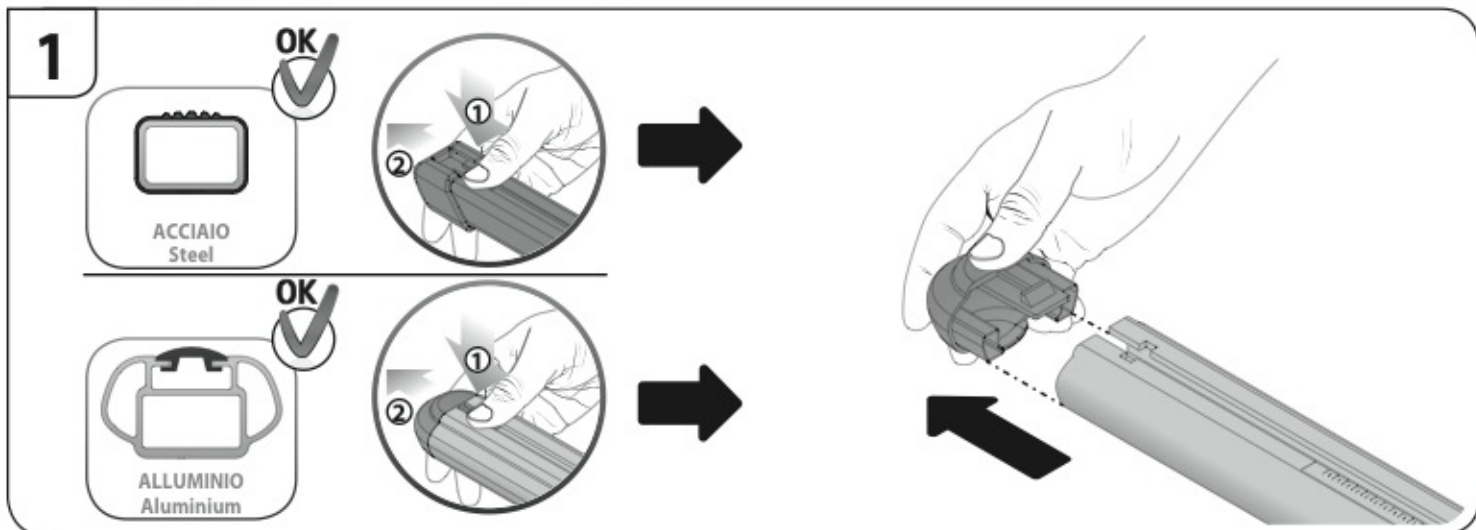

=

 +  +  = max: **50kg**
5,5kg

max:
???kg

Safety Regulations

KIA RIO

5

9/11 →

Art. N21168