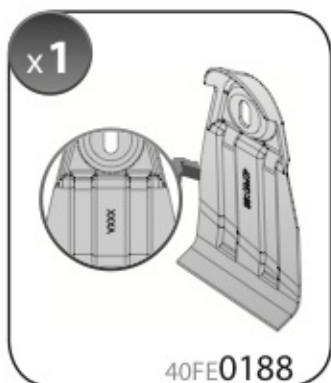

=

 +  +  = max: **50kg**
5,5kg

max:
???kg

Safety Regulations

KIA RIO

5

9/11 →

Art. N21168