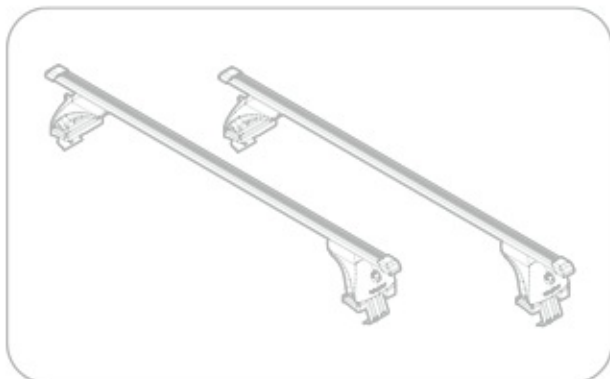

KIA RIO

5

9/11 →

Art.
N21168

C

+

Art. **N20001**

B

+

Art. **N15020**

A

ACCIAIO
Steel

=

Art. **N15025**

A

ALLUMINIO
Aluminium

=

 +  +  = max: **50kg**
5,5kg

max:
???kg

Safety Regulations

KIA RIO

5

9/11 →

Art. N21168