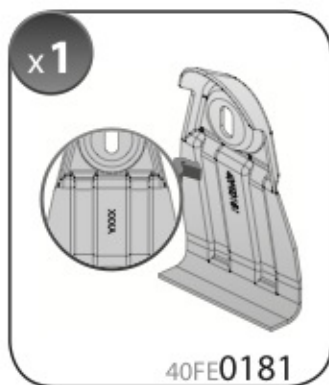

KIA VENGA

2/10 →

Art. **N21166**