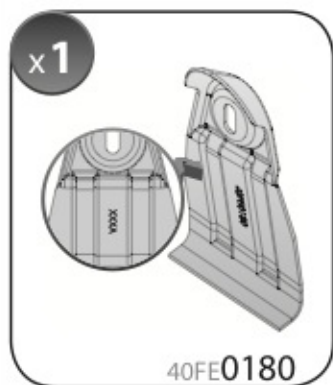

KIA VENGA

2/10 →

Art. **N21166**