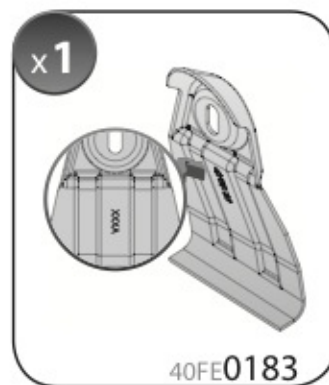

KIA VENGA

2/10 →

Art. **N21166**