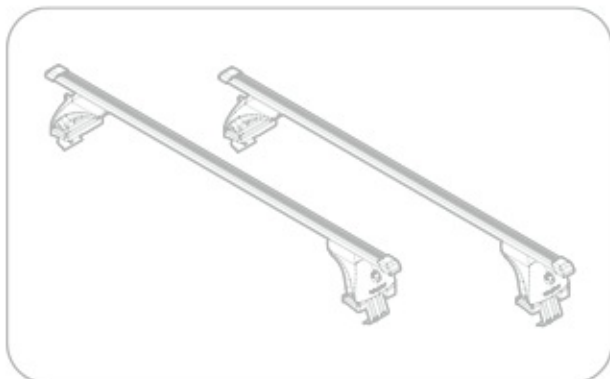

ACCIAIO
Steel

=

Art. **N15025**

A

ALLUMINIO
Aluminium

=

max: ???kg

Safety Regulations

KIA VENGA

2/10 →

Art. **N21166**

4

5

6

7

8