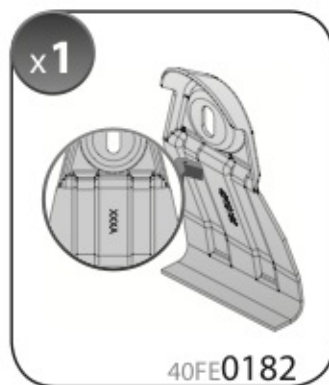

KIA VENGA

2/10 →

Art. **N21166**