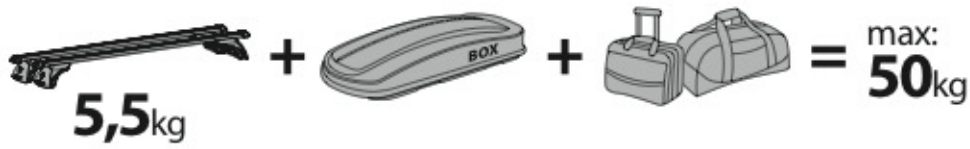

ACCIAIO
Steel

=

Art. **N15025**

A

ALLUMINIO
Aluminium

=

max: ???kg

Safety Regulations