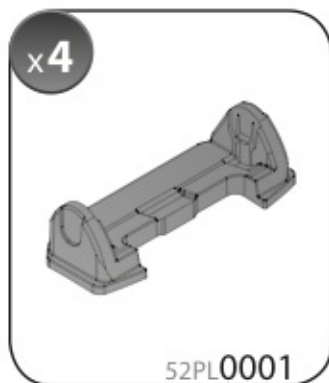

KIA VENGA

2/10 →

Art. **N21166**