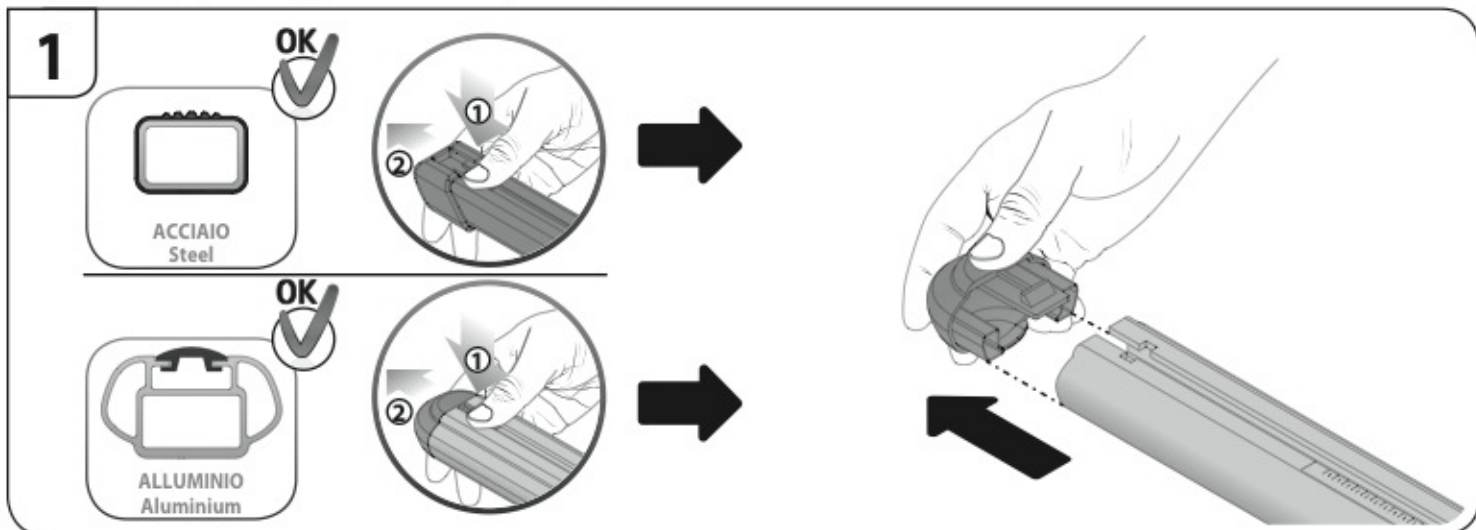

A

**ALLUMINIO
Aluminium**

 +  +  = max: **75kg**
5,5kg

max: **???**kg

Safety Regulations

MERCEDES
CLASSE C

1/14 →

Art. **N21163**