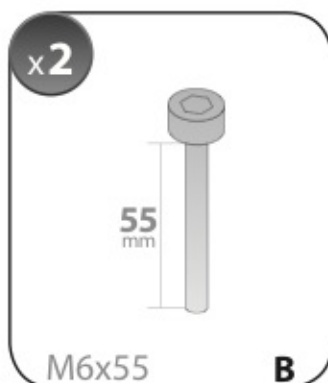

A

**ALLUMINIO
Aluminium**

 +  +  = max: **75kg**
5,5kg

max: **???**kg

Safety Regulations

MERCEDES
CLASSE C

1/14 →

Art. **N21163**