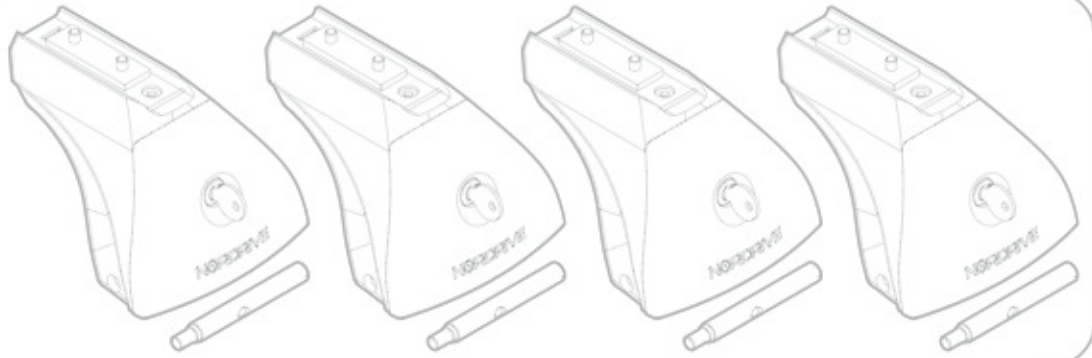

Art.
N21163

C

Art. **N20001**

B

Art. **N15019**

A

**ACCIAIO
Steel**

Art. **N15024**

A

**ALLUMINIO
Aluminium**

 +  +  = max: **75kg**
5,5kg

max: **???**kg

Safety Regulations

MERCEDES
CLASSE C

1/14 →

Art. **N21163**