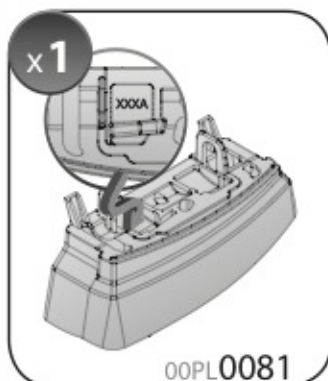

A

**ALLUMINIO
Aluminium**

 +  +  = max: **75kg**
5,5kg

max: **???**kg

Safety Regulations

MERCEDES
CLASSE C

1/14 →

Art. **N21163**