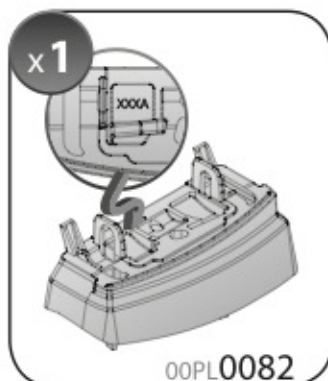

A

**ALLUMINIO
Aluminium**

 +  +  = max: **75kg**
5,5kg

max: **???**kg

Safety Regulations

MERCEDES
CLASSE C

1/14 →

Art. **N21163**