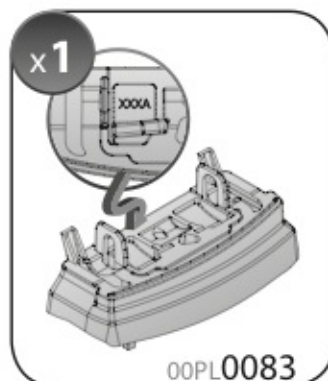

A

**ALLUMINIO
Aluminium**

 +  +  = max: **75kg**
5,5kg

max: **???**kg

Safety Regulations

MERCEDES
CLASSE C

1/14 →

Art. **N21163**