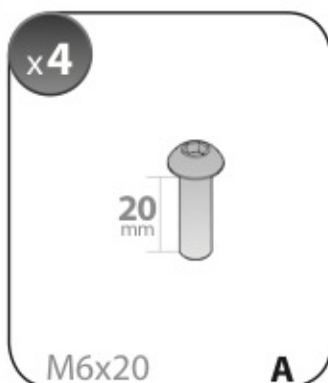

A

**ALLUMINIO
Aluminium**

 +  +  = max: **75kg**
5,5kg

max: **???**kg

Safety Regulations

MERCEDES
CLASSE C

1/14 →

Art. **N21163**