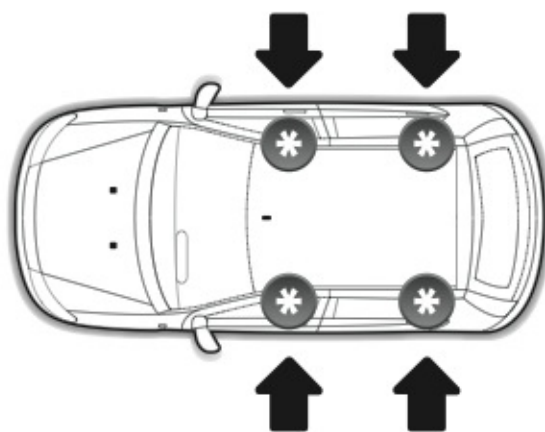

A

**ALLUMINIO
Aluminium**

 +  +  = max: **75kg**
5,5kg

max: **???**kg

Safety Regulations

MERCEDES
CLASSE C

1/14 →

Art. **N21163**