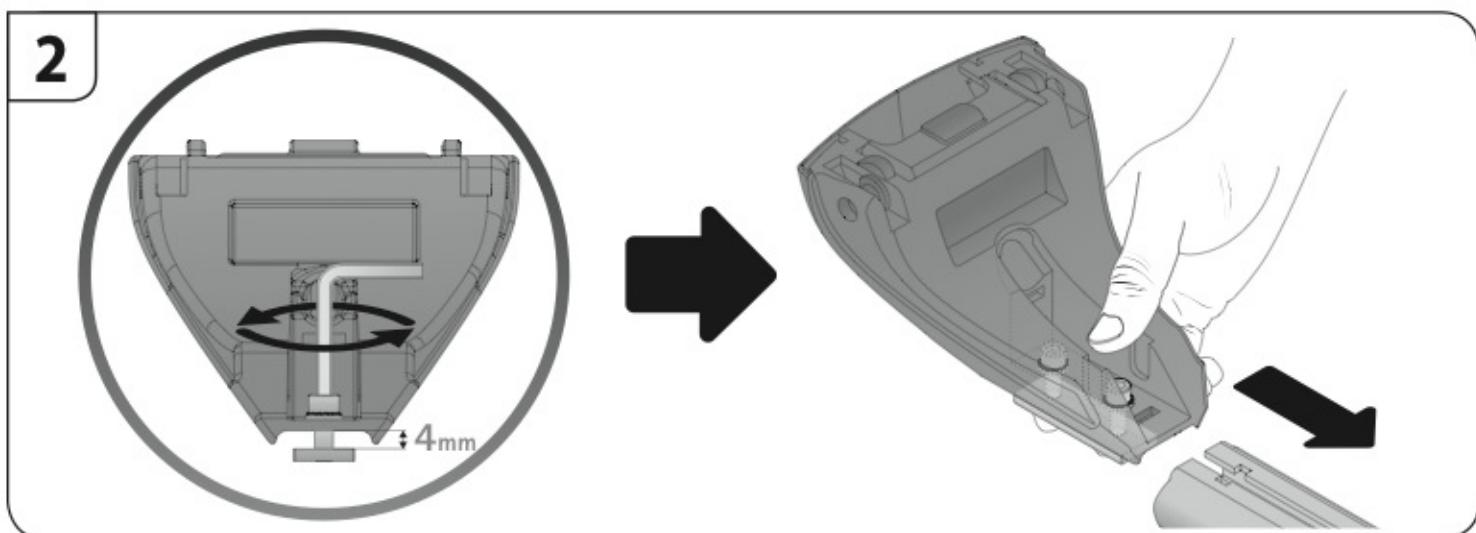

A

**ALLUMINIO
Aluminium**

 +  +  = max: **75kg**
5,5kg

max: **???**kg

Safety Regulations

MERCEDES
CLASSE C

1/14 →

Art. **N21163**