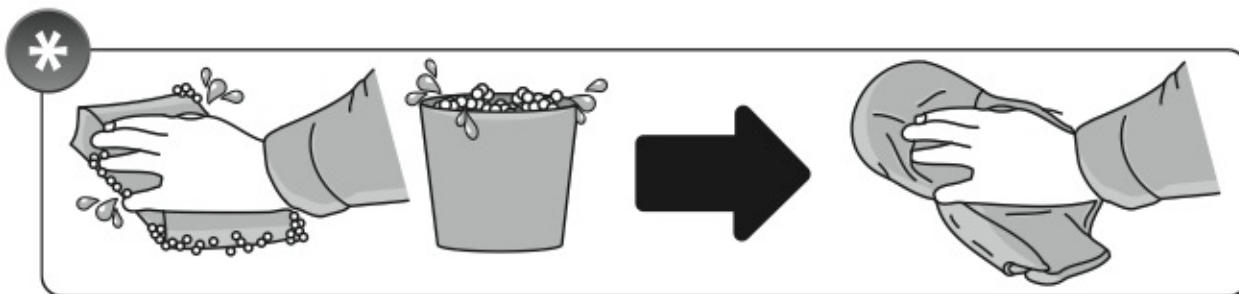

A

**ALLUMINIO
Aluminium**

 +  +  = max: **75kg**
5,5kg

max: **???**kg

Safety Regulations

MERCEDES
CLASSE C

1/14 →

Art. **N21163**