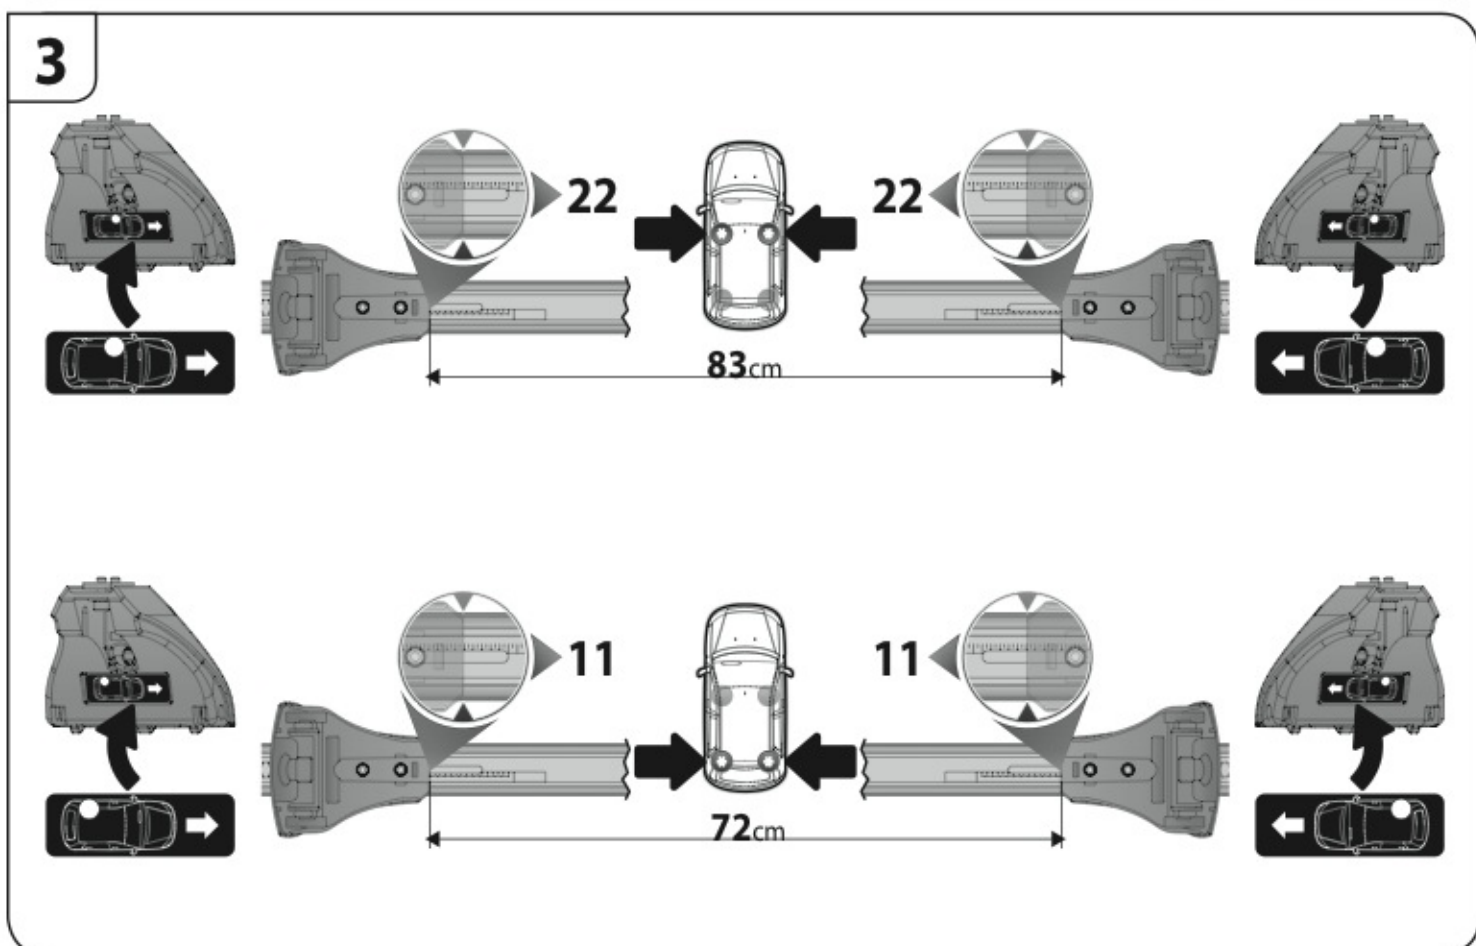

A

**ALLUMINIO
Aluminium**

 +  +  = max: **75kg**
5,5kg

max: **???**kg

Safety Regulations

MERCEDES
CLASSE C

1/14 →

Art. **N21163**