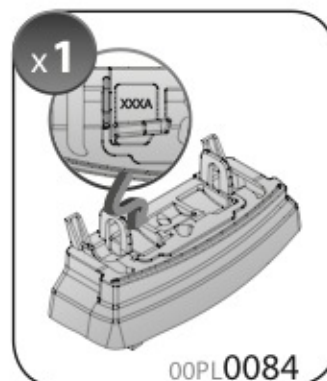

A

**ALLUMINIO
Aluminium**

 +  +  = max: **75kg**
5,5kg

max: **???**kg

Safety Regulations

MERCEDES
CLASSE C

1/14 →

Art. **N21163**