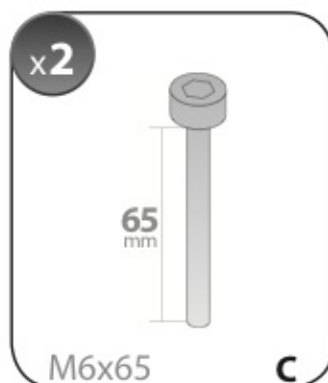

A

**ALLUMINIO
Aluminium**

 +  +  = max: **75kg**
5,5kg

max: **???**kg

Safety Regulations

MERCEDES
CLASSE C

1/14 →

Art. **N21163**