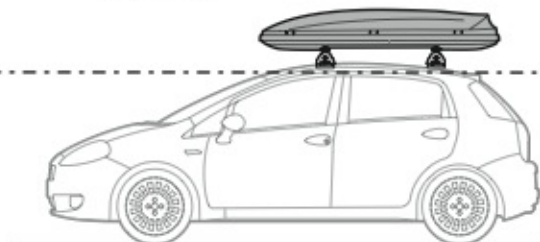

A

**ALLUMINIO
Aluminium**

 +  +  = max: **75kg**
5,5kg

max: **???**kg

Safety Regulations

MERCEDES
CLASSE C

1/14 →

Art. **N21163**