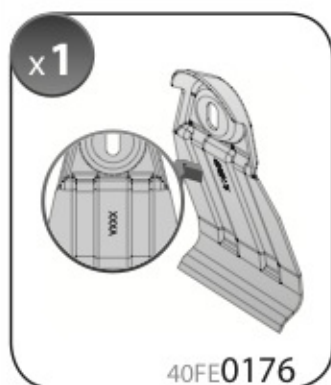

**FIAT
FREEMONT**
(no railing)

5/11 →

Art. **N21162**