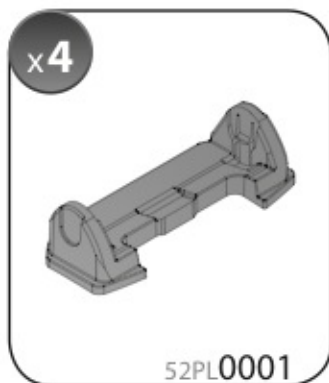

**FIAT
FREEMONT**
(no railing)

5/11 →

Art. **N21162**