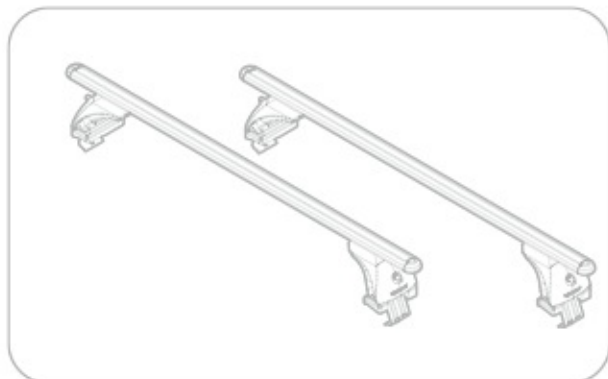

ACCIAIO
Steel

=

Art. **N15026**

A

ALLUMINIO
Aluminium

=

max: ???kg

Safety Regulations