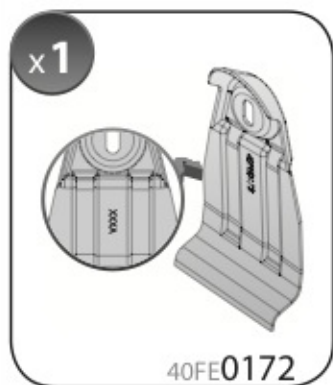

TOYOTA
RAV4
(no railing)

3/13 →

Art. **N21161**