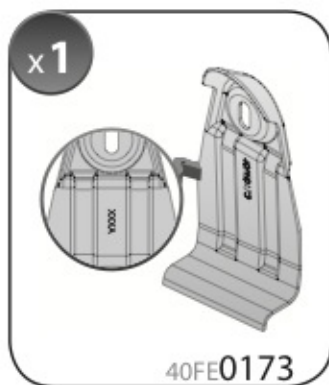

ACCIAIO
Steel

=

Art. **N15026**

A

ALLUMINIO
Aluminium

=

max: ???kg

Safety Regulations

TOYOTA
RAV4
(no railing)

3/13 →

Art. **N21161**

4

5

6

7

11