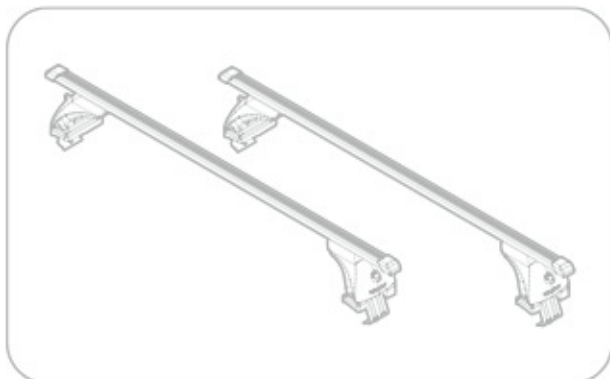

Art.
N21161

C

+

Art. **N20001**

B

+

Art. **N15021**

A

ACCIAIO
Steel

=

Art. **N15026**

A

ALLUMINIO
Aluminium

=

max: ???kg

Safety Regulations

TOYOTA
RAV4
(no railing)

3/13 →

Art. **N21161**

4

5

6

7

11