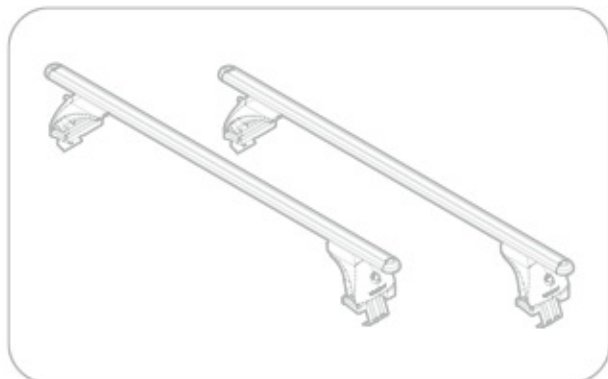

ACCIAIO
Steel

=

Art. **N15026**

A

ALLUMINIO
Aluminium

=

max: ???kg

Safety Regulations

TOYOTA
RAV4
(no railing)

3/13 →

Art. **N21161**

4

5

6

7

11