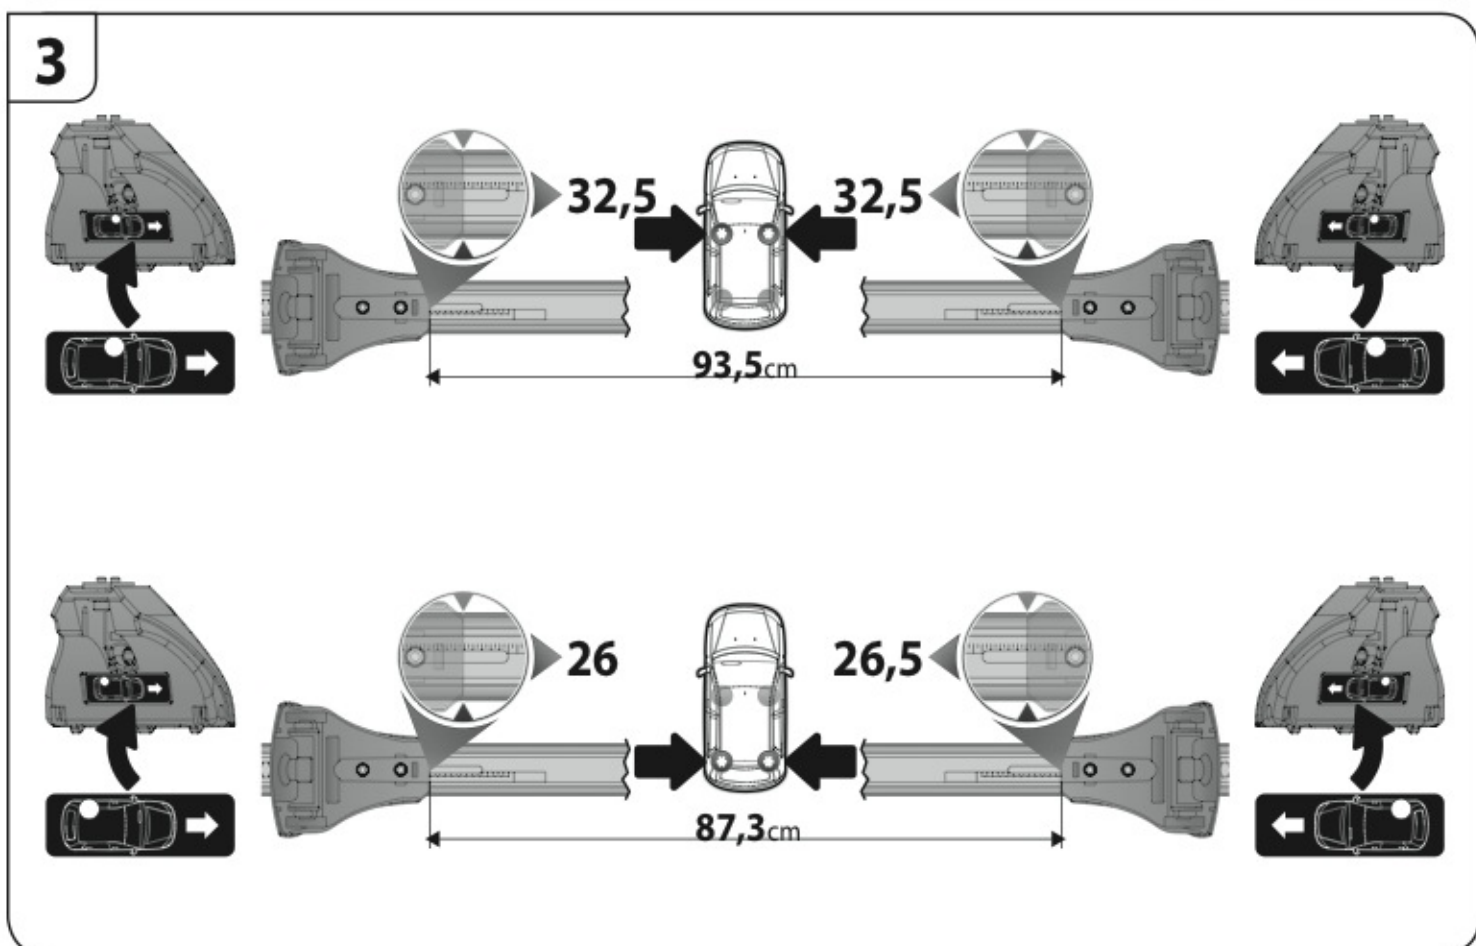

ACCIAIO
Steel

=

Art. **N15026**

A

ALLUMINIO
Aluminium

=

max: ???kg

Safety Regulations

TOYOTA
RAV4
(no railing)

3/13 →

Art. **N21161**

4

5

6

7

11