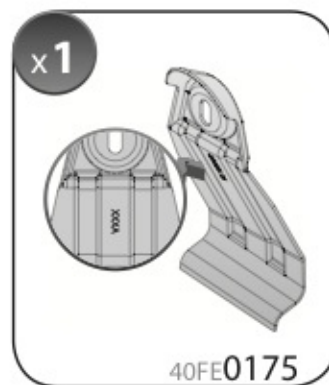

ACCIAIO
Steel

=

Art. **N15026**

A

ALLUMINIO
Aluminium

=

max: ???kg

Safety Regulations

TOYOTA
RAV4
(no railing)

3/13 →

Art. **N21161**

4

5

6

7

11