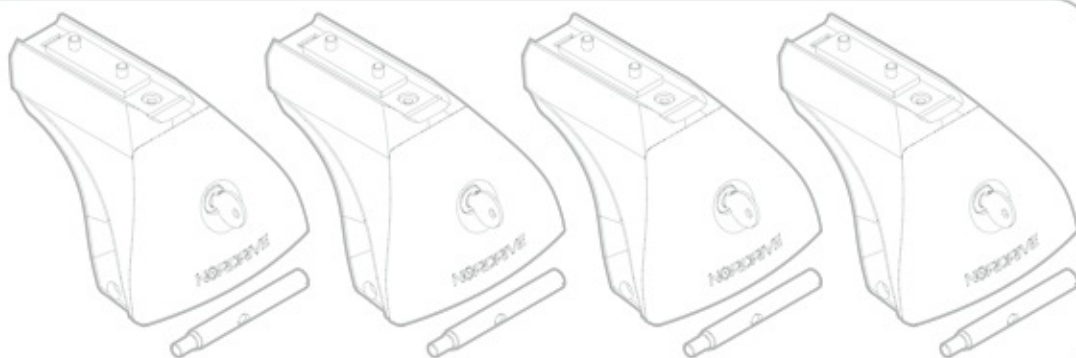

C

+

Art. **N20001**