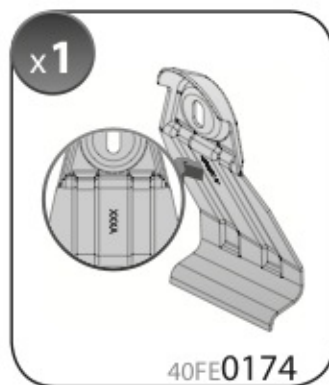

ACCIAIO
Steel

=

Art. **N15026**

A

ALLUMINIO
Aluminium

=

max: ???kg

Safety Regulations

TOYOTA
RAV4
(no railing)

3/13 →

Art. **N21161**

4

5

6

7

11