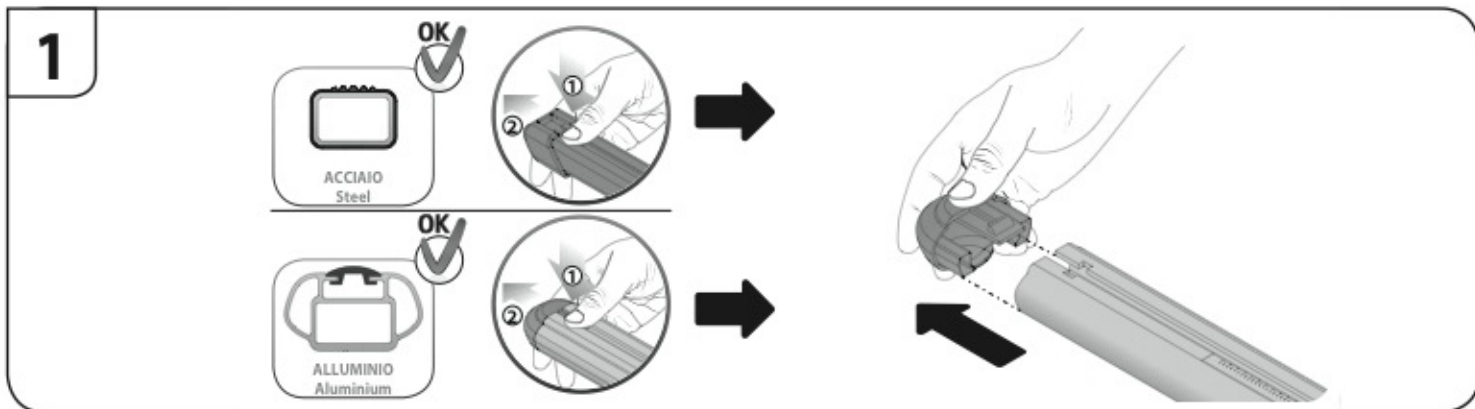

3/09→2/16

M

MERCEDES
CLASSE E

3/16→

M

Art. **N21158**

3A	MERCEDES CLASSE C	2/07 → 2/14	22-22 (F = 83cm)	16,5 (R = 77,5cm)	S 108cm
3B	MERCEDES CLASSE E	3/09 → 2/16	26,5-27 (F = 87,8cm)	21,5 (R = 82,5cm)	M 120cm
3C	MERCEDES CLASSE E	3/16 →	26,5-27 (F = 87,8cm)	18,5 (R = 79,5cm)	M 120cm
			X₁ - X₂	Y	