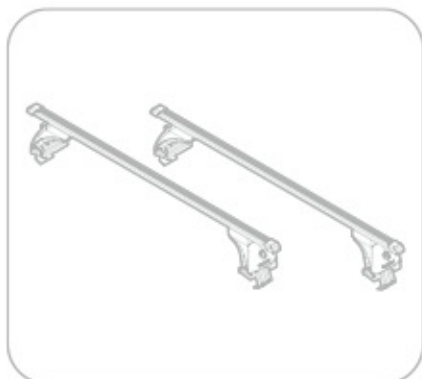

MERCEDES CLASSE C 2/07 → 2/14
 MERCEDES CLASSE E 3/09 → 2/16
 MERCEDES CLASSE E 3/16 →

S
M
M

Art. **N21158**

C

+

Art. **N20001**

B

+

Art. N15019	Art. N15020
S	M
108cm	120cm
A ACCIAIO Steel	A ACCIAIO Steel

=

Art. N15024	Art. N15025
S	M
108cm	120cm
A ALLUMINIO Aluminium	A ALLUMINIO Aluminium

=

Art. N15074	Art. N15075
S	M
108cm	120cm
A ALLUMINIO Aluminium	A ALLUMINIO Aluminium

3/09→2/16

M

MERCEDES
CLASSE E

3/16→

M

Art. **N21158**

3A	MERCEDES CLASSE C	2/07 → 2/14	22-22 (F = 83cm)	16,5 (R = 77,5cm)	S 108cm
3B	MERCEDES CLASSE E	3/09 → 2/16	26,5-27 (F = 87,8cm)	21,5 (R = 82,5cm)	M 120cm
3C	MERCEDES CLASSE E	3/16 →	26,5-27 (F = 87,8cm)	18,5 (R = 79,5cm)	M 120cm
			X₁ - X₂	Y	