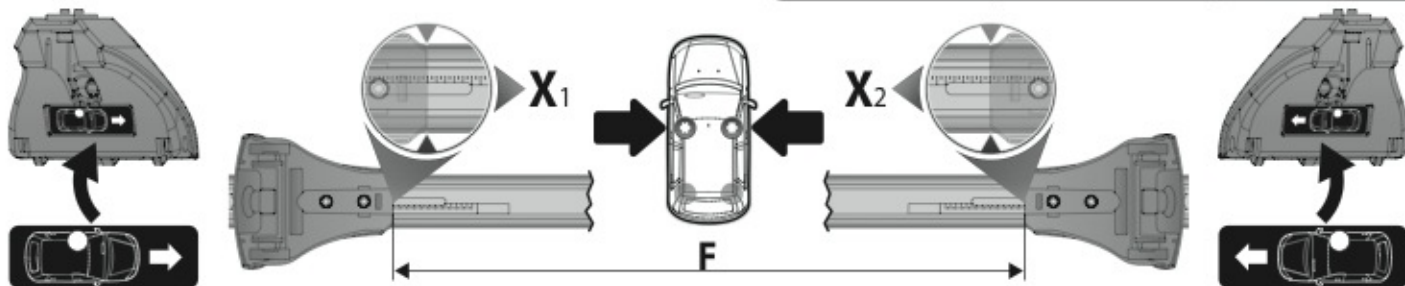

3/09→2/16

M

MERCEDES
CLASSE E

3/16→

M

Art. **N21158**

3A	MERCEDES CLASSE C	2/07 → 2/14	22-22 (F = 83cm)	16,5 (R = 77,5cm)	S 108cm
3B	MERCEDES CLASSE E	3/09 → 2/16	26,5-27 (F = 87,8cm)	21,5 (R = 82,5cm)	M 120cm
3C	MERCEDES CLASSE E	3/16 →	26,5-27 (F = 87,8cm)	18,5 (R = 79,5cm)	M 120cm
			X₁ - X₂	Y	

4

5

6

7

11

12

13**14**

15