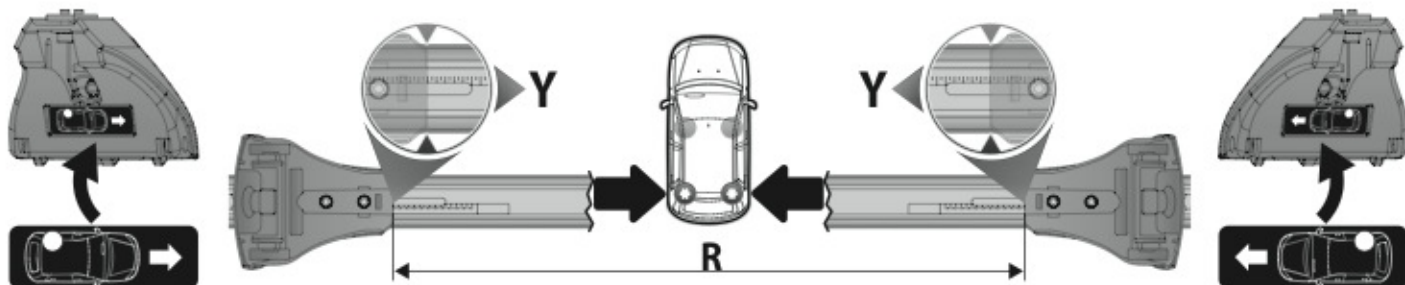

3/09→2/16

M

MERCEDES
CLASSE E

3/16→

M

Art. **N21158**

3A	MERCEDES CLASSE C	2/07 → 2/14	22-22 (F = 83cm)	16,5 (R = 77,5cm)	S 108cm
3B	MERCEDES CLASSE E	3/09 → 2/16	26,5-27 (F = 87,8cm)	21,5 (R = 82,5cm)	M 120cm
3C	MERCEDES CLASSE E	3/16 →	26,5-27 (F = 87,8cm)	18,5 (R = 79,5cm)	M 120cm
			X₁ - X₂	Y	

4

5

6

7

11

12

13**14**

15