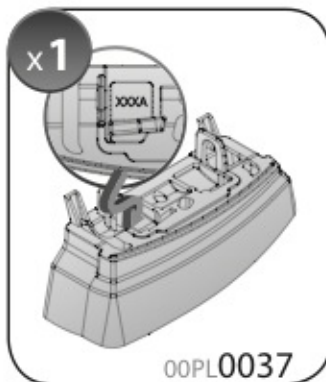

3/09→2/16

M

MERCEDES
CLASSE E

3/16→

M

Art. **N21158**

3A	MERCEDES CLASSE C	2/07 → 2/14	22-22 (F = 83cm)	16,5 (R = 77,5cm)	S 108cm
3B	MERCEDES CLASSE E	3/09 → 2/16	26,5-27 (F = 87,8cm)	21,5 (R = 82,5cm)	M 120cm
3C	MERCEDES CLASSE E	3/16 →	26,5-27 (F = 87,8cm)	18,5 (R = 79,5cm)	M 120cm
			X₁ - X₂	Y	