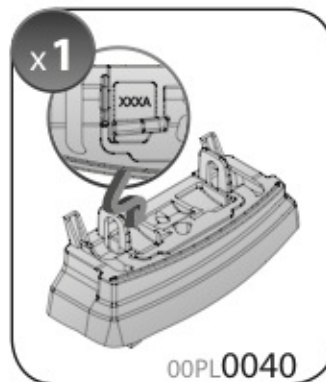

3/09→2/16

M

MERCEDES
CLASSE E

3/16→

M

Art. **N21158**

3A	MERCEDES CLASSE C	2/07 → 2/14	22-22 (F = 83cm)	16,5 (R = 77,5cm)	S 108cm
3B	MERCEDES CLASSE E	3/09 → 2/16	26,5-27 (F = 87,8cm)	21,5 (R = 82,5cm)	M 120cm
3C	MERCEDES CLASSE E	3/16 →	26,5-27 (F = 87,8cm)	18,5 (R = 79,5cm)	M 120cm
			X₁ - X₂	Y	