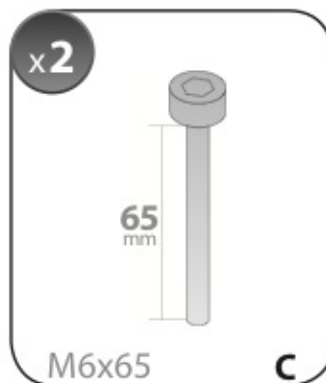

Art. N15019	Art. N15020
S	M
108cm	120cm
A ACCIAIO Steel	A ACCIAIO Steel

=

Art. N15024	Art. N15025
S	M
108cm	120cm
A ALLUMINIO Aluminium	A ALLUMINIO Aluminium

=

Art. N15074	Art. N15075
S	M
108cm	120cm
A ALLUMINIO Aluminium	A ALLUMINIO Aluminium

3/09→2/16

M

MERCEDES
CLASSE E

3/16→

M

Art. **N21158**

3A	MERCEDES CLASSE C	2/07 → 2/14	22-22 (F = 83cm)	16,5 (R = 77,5cm)	S 108cm
3B	MERCEDES CLASSE E	3/09 → 2/16	26,5-27 (F = 87,8cm)	21,5 (R = 82,5cm)	M 120cm
3C	MERCEDES CLASSE E	3/16 →	26,5-27 (F = 87,8cm)	18,5 (R = 79,5cm)	M 120cm
			X₁ - X₂	Y	