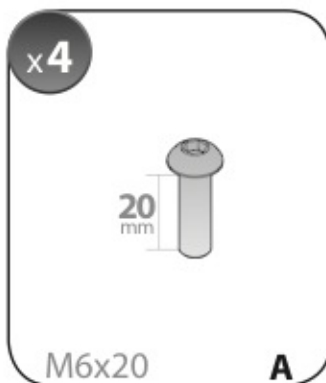

Art. N15019	Art. N15020
S	M
108cm	120cm
A ACCIAIO Steel	A ACCIAIO Steel

=

Art. N15024	Art. N15025
S	M
108cm	120cm
A ALLUMINIO Aluminium	A ALLUMINIO Aluminium

=

Art. N15074	Art. N15075
S	M
108cm	120cm
A ALLUMINIO Aluminium	A ALLUMINIO Aluminium

3/09→2/16

M

MERCEDES
CLASSE E

3/16→

M

Art. **N21158**

3A	MERCEDES CLASSE C	2/07 → 2/14	22-22 (F = 83cm)	16,5 (R = 77,5cm)	S 108cm
3B	MERCEDES CLASSE E	3/09 → 2/16	26,5-27 (F = 87,8cm)	21,5 (R = 82,5cm)	M 120cm
3C	MERCEDES CLASSE E	3/16 →	26,5-27 (F = 87,8cm)	18,5 (R = 79,5cm)	M 120cm
			X₁ - X₂	Y	