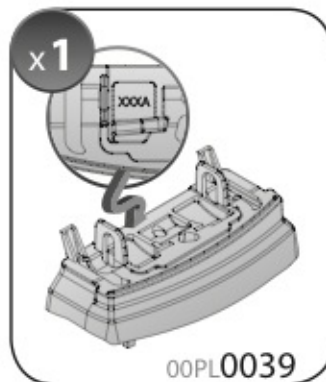

3/09→2/16

M

MERCEDES
CLASSE E

3/16→

M

Art. **N21158**

3A	MERCEDES CLASSE C	2/07 → 2/14	22-22 (F = 83cm)	16,5 (R = 77,5cm)	S 108cm
3B	MERCEDES CLASSE E	3/09 → 2/16	26,5-27 (F = 87,8cm)	21,5 (R = 82,5cm)	M 120cm
3C	MERCEDES CLASSE E	3/16 →	26,5-27 (F = 87,8cm)	18,5 (R = 79,5cm)	M 120cm
			X₁ - X₂	Y	