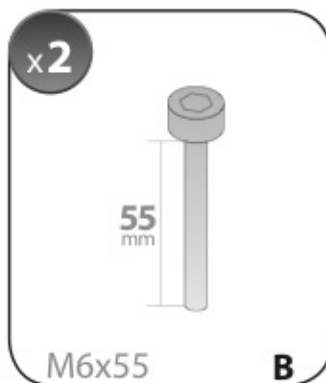

3/09→2/16

M

MERCEDES
CLASSE E

3/16→

M

Art. **N21158**

3A	MERCEDES CLASSE C	2/07 → 2/14	22-22 (F = 83cm)	16,5 (R = 77,5cm)	S 108cm
3B	MERCEDES CLASSE E	3/09 → 2/16	26,5-27 (F = 87,8cm)	21,5 (R = 82,5cm)	M 120cm
3C	MERCEDES CLASSE E	3/16 →	26,5-27 (F = 87,8cm)	18,5 (R = 79,5cm)	M 120cm
			X₁ - X₂	Y	