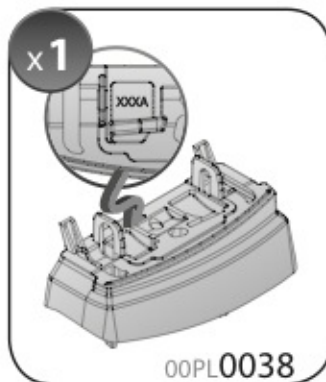

3/09→2/16

M

MERCEDES
CLASSE E

3/16→

M

Art. **N21158**

3A	MERCEDES CLASSE C	2/07 → 2/14	22-22 (F = 83cm)	16,5 (R = 77,5cm)	S 108cm
3B	MERCEDES CLASSE E	3/09 → 2/16	26,5-27 (F = 87,8cm)	21,5 (R = 82,5cm)	M 120cm
3C	MERCEDES CLASSE E	3/16 →	26,5-27 (F = 87,8cm)	18,5 (R = 79,5cm)	M 120cm
			X₁ - X₂	Y	