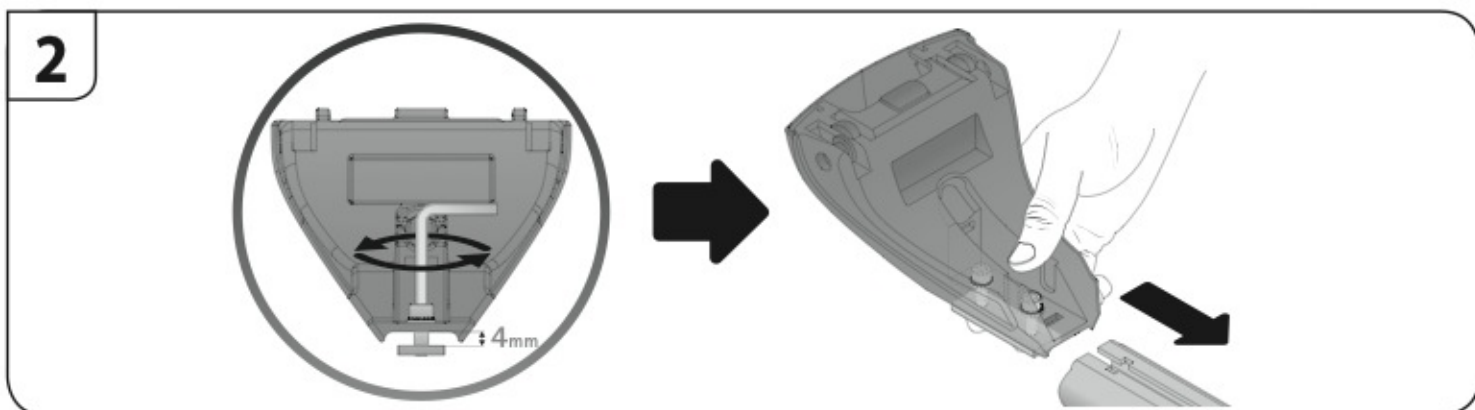

3/09→2/16

M

MERCEDES
CLASSE E

3/16→

M

Art. **N21158**

3A	MERCEDES CLASSE C	2/07 → 2/14	22-22 (F = 83cm)	16,5 (R = 77,5cm)	S 108cm
3B	MERCEDES CLASSE E	3/09 → 2/16	26,5-27 (F = 87,8cm)	21,5 (R = 82,5cm)	M 120cm
3C	MERCEDES CLASSE E	3/16 →	26,5-27 (F = 87,8cm)	18,5 (R = 79,5cm)	M 120cm
			X₁ - X₂	Y	