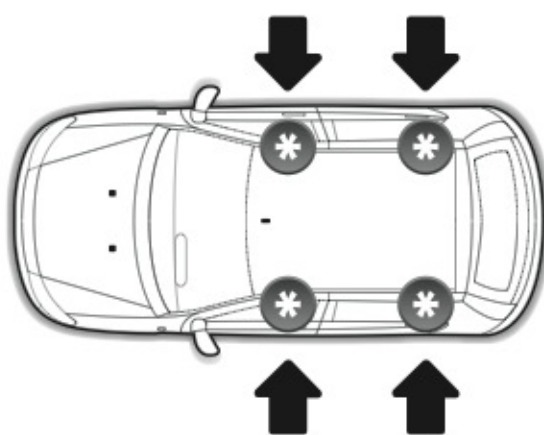

A

ALLUMINIO
Aluminium

 +  +  = max: **75kg**

5,5kg

max: **???**kg

Safety regulations

OPEL ADAM

2/13 →