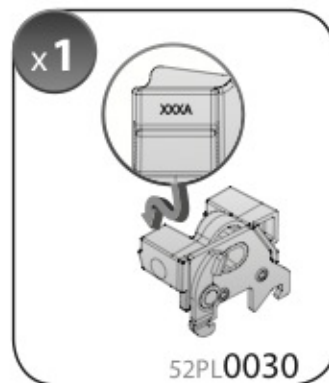

OPEL ADAM

2/13 →

Art. **N21154**