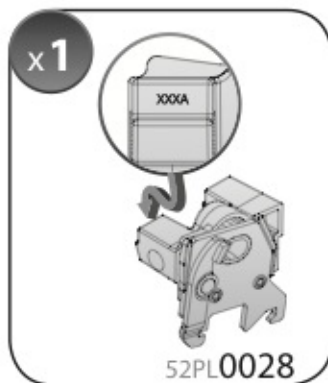

A

ALLUMINIO
Aluminium

 +  +  = max: **75kg**

5,5kg

max: **???**kg

Safety regulations

OPEL ADAM

2/13 →

Art. **N21154**

4

5

6

7

8

9

10