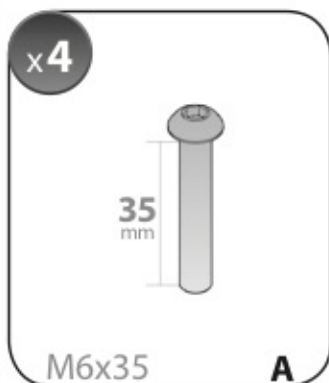

A

ALLUMINIO
Aluminium

 +  +  = max: **75kg**

5,5kg

max: **???**kg

Safety regulations

OPEL ADAM

2/13 →

Art. **N21154**

4

5

6

7

8

9

10