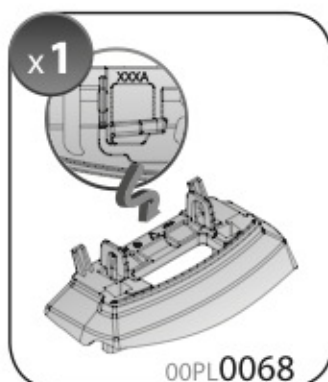

OPEL ADAM

2/13 →

Art. **N21154**