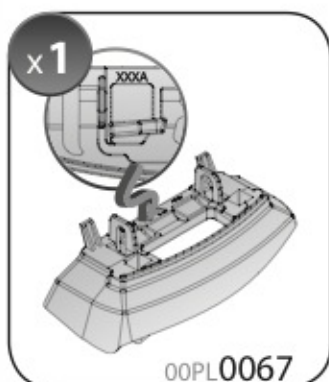

OPEL ADAM

2/13 →

Art. **N21154**