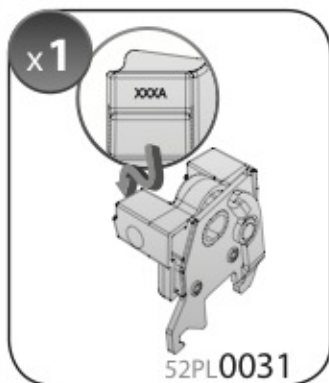

OPEL ADAM

2/13 →

Art. **N21154**