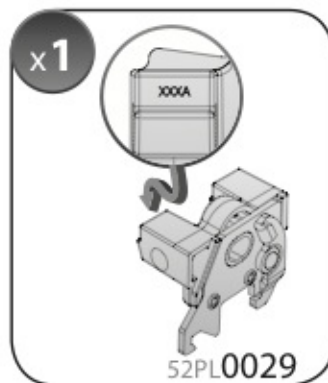

OPEL ADAM

2/13 →

Art. **N21154**