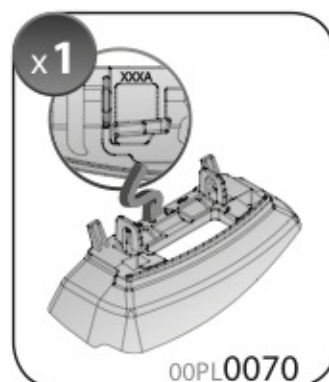

OPEL ADAM

2/13 →

Art. **N21154**