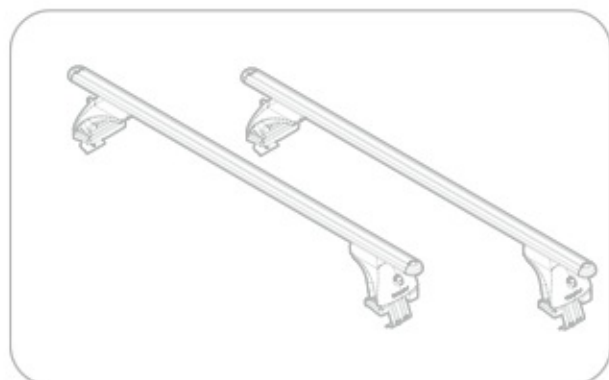

Art. **N21154**

C

Art. **N20001**

B

Art. **N15019**

A

ACCIAIO
Steel

Art. **N15024**

A

ALLUMINIO
Aluminium

 +  +  = max: **75kg**

5,5kg

max: **???**kg

Safety regulations

OPEL ADAM

2/13 →

Art. **N21154**

4

5

6

7

8

9

10