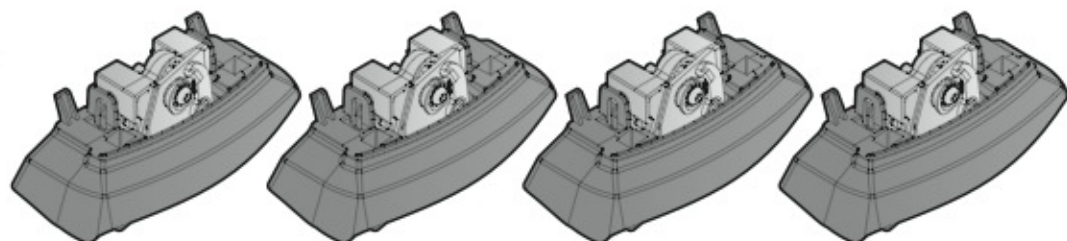

Art. **N21154**

C

Art. **N20001**

B

Art. **N15019**

A

ACCIAIO
Steel

Art. **N15024**

A

ALLUMINIO
Aluminium

 +  +  = max: **75kg**

5,5kg

max: **???**kg

Safety regulations

OPEL ADAM

2/13 →