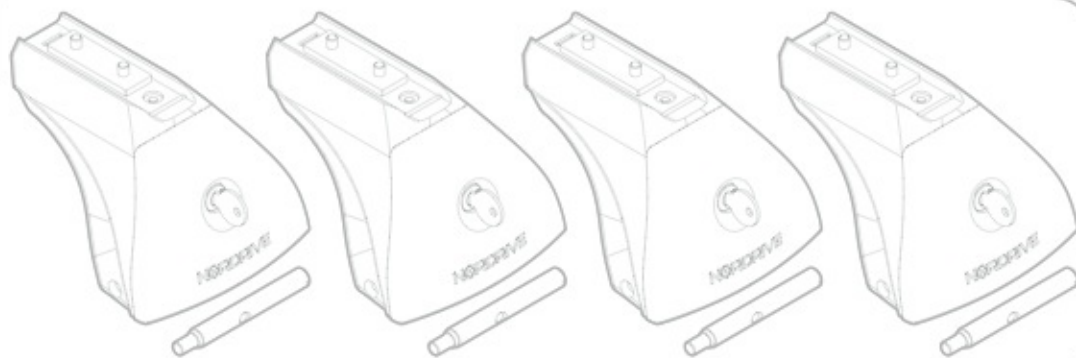

Art. **N21154**

C

Art. **N20001**

B

Art. **N15019**

A

ACCIAIO
Steel

Art. **N15024**

A

ALLUMINIO
Aluminium

 +  +  = max: **75kg**

5,5kg

max: **???**kg

Safety regulations

OPEL ADAM

2/13 →