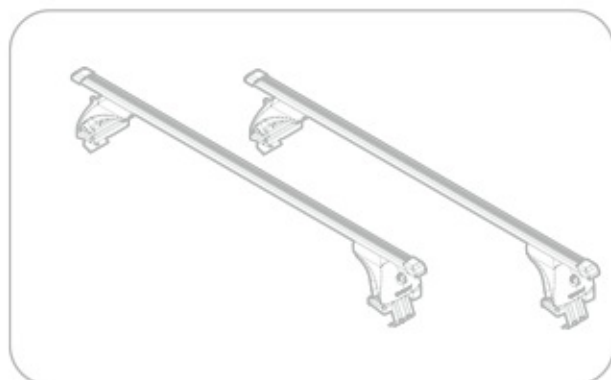

Art. **N21154**

C

Art. **N20001**

B

Art. **N15019**

A

ACCIAIO
Steel

Art. **N15024**

A

ALLUMINIO
Aluminium

 +  +  = max: **75kg**

5,5kg

max: **???**kg

Safety regulations

OPEL ADAM

2/13 →

Art. **N21154**

4

5

6

7

8

9

10