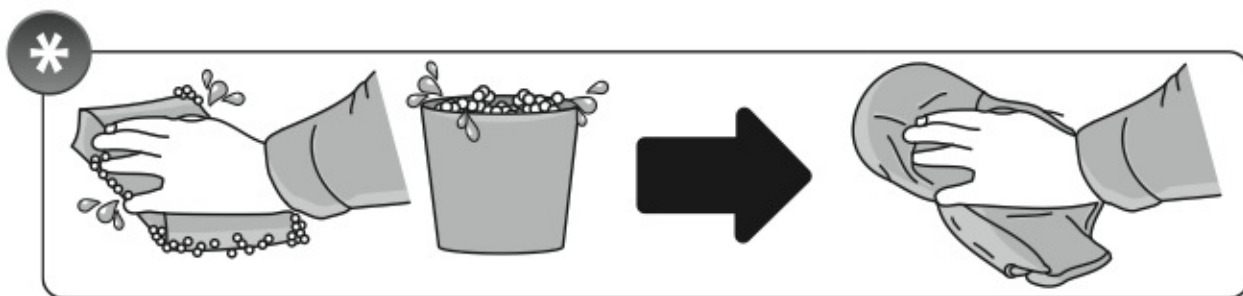

A

ALLUMINIO
Aluminium

 +  +  = max: **75kg**

5,5kg

max: **???**kg

Safety regulations

OPEL ADAM

2/13 →