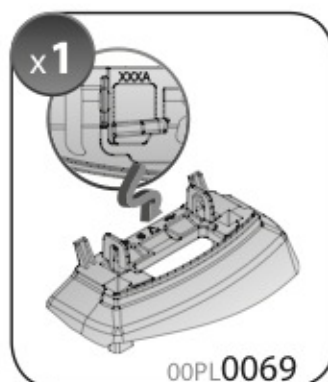

OPEL ADAM

2/13 →

Art. **N21154**