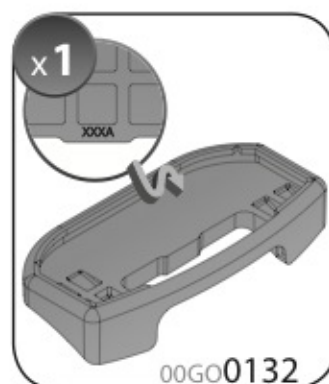

Safety Regulations

VOLVO V50
(no railing)

2/04 → 4/13

Art. **N21148**

4

5

6

7