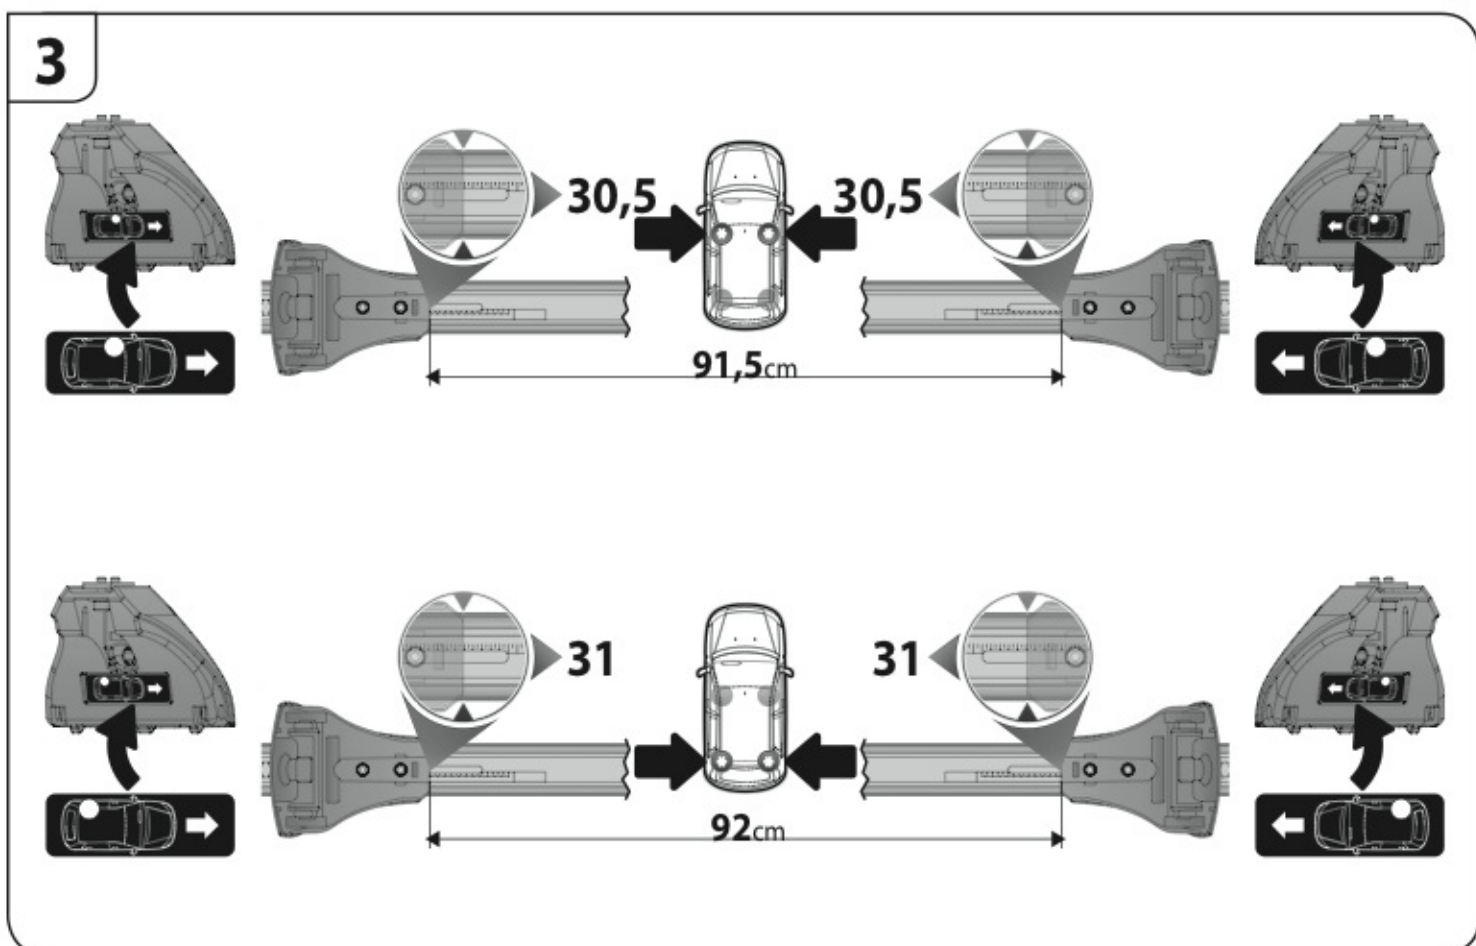

Safety Regulations

VOLVO V50
(no railing)

2/04 → 4/13

Art. **N21148**

4

5

6

7