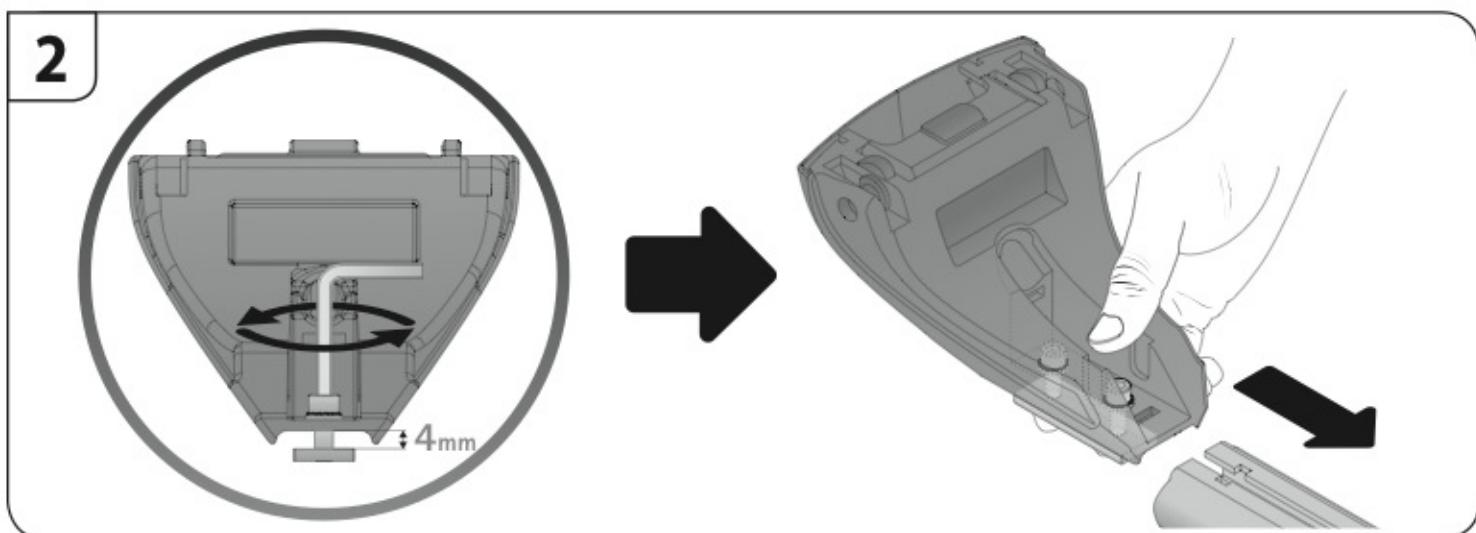

Safety Regulations

VOLVO V50
(no railing)

2/04 → 4/13

Art. **N21148**

4

5

6

7