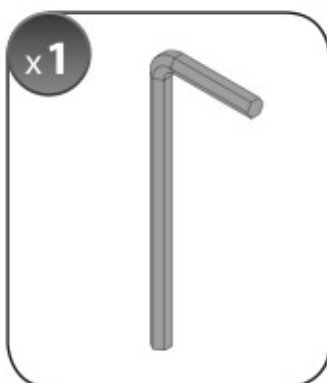

Safety Regulations

VOLVO V50
(no railing)

2/04 → 4/13

Art. **N21148**

4

5

6

7