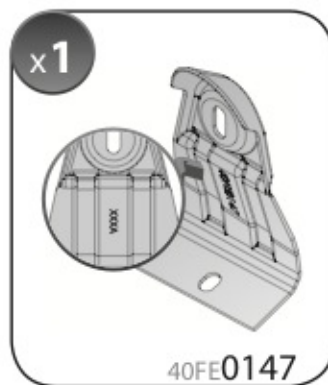

Safety Regulations

VOLVO V50
(no railing)

2/04 → 4/13

Art. **N21148**

4

5

6

7

11

12

13

14

15

16

17

18