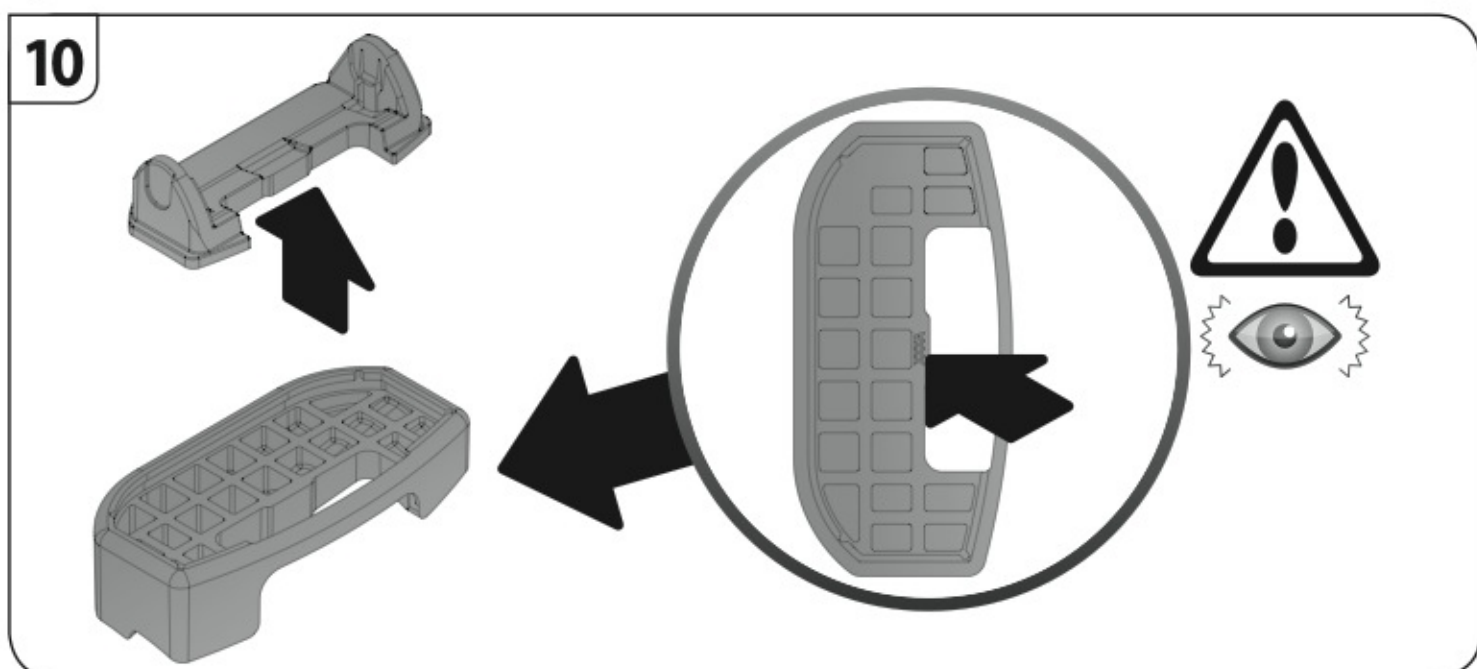

Safety Regulations

VOLVO V50
(no railing)

2/04 → 4/13

Art. **N21148**

4

5

6

7