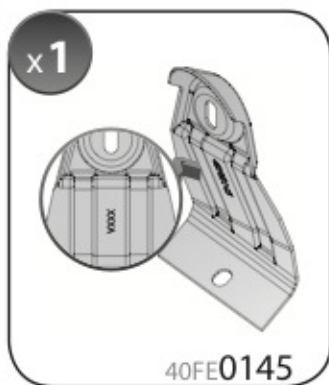

Safety Regulations

VOLVO V50
(no railing)

2/04 → 4/13

Art. **N21148**

4

5

6

7