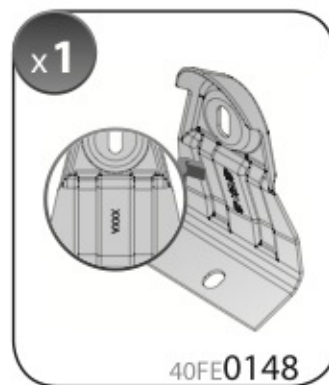

Safety Regulations

VOLVO V50
(no railing)

2/04 → 4/13

Art. **N21148**

4

5

6

7

11

12

13

14

15

16

17

18