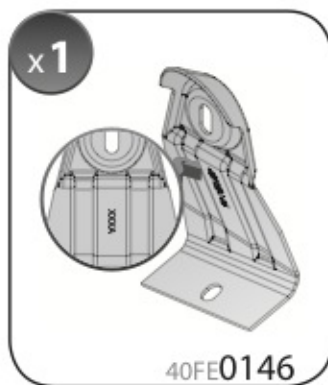

Safety Regulations

VOLVO V50
(no railing)

2/04 → 4/13

Art. **N21148**

4

5

6

7