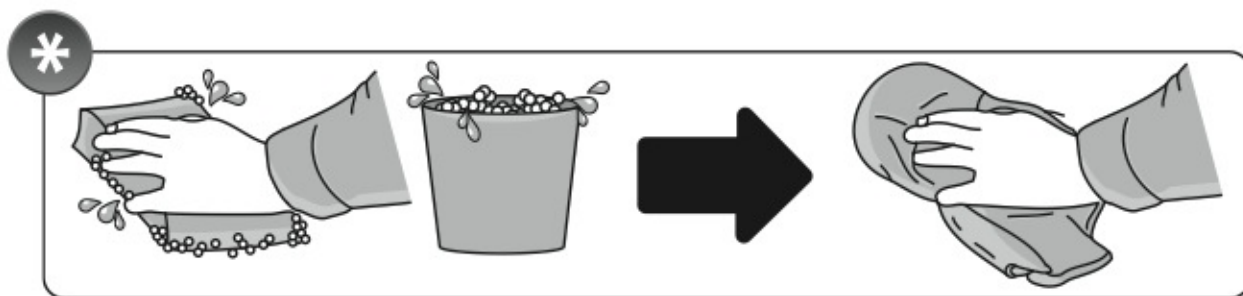

+ + = max: **50kg**
5,5kg

max:
???kg