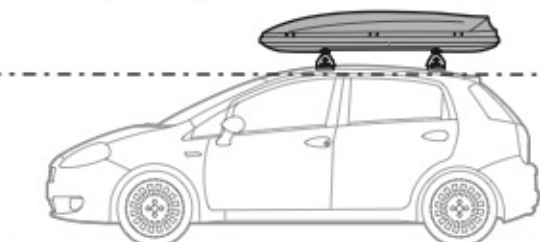

ACCIAIO
Steel

=

Art. **N15025**

A

ALLUMINIO
Aluminium

=

 +  +  = max: **50kg**
5,5kg

max:
???kg