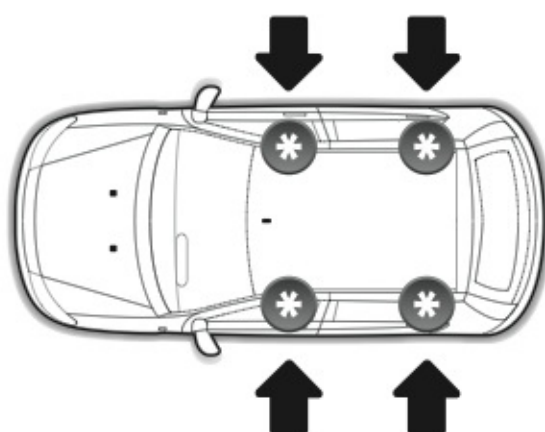

+ + = max: **50kg**
5,5kg

max:
???kg