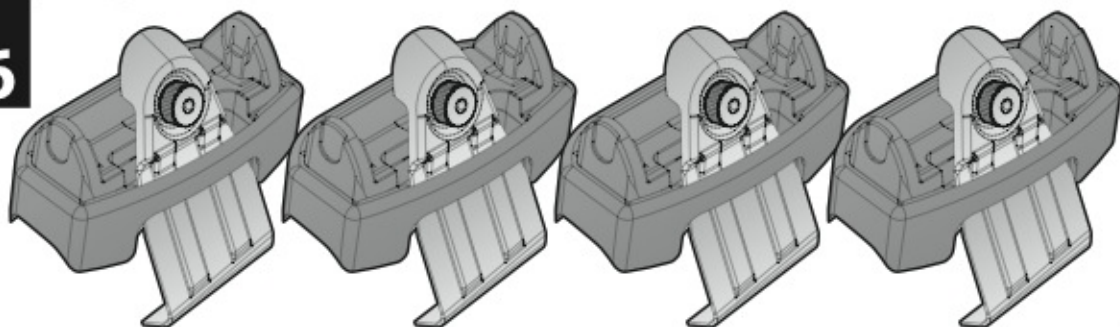

Art.
N21146