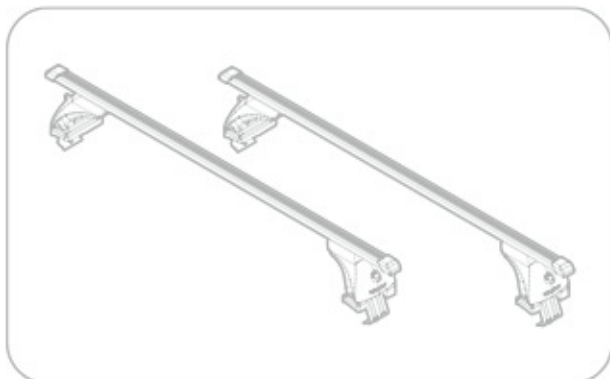

ACCIAIO
Steel

=

Art. **N15025**

A

ALLUMINIO
Aluminium

=

 +  +  = max: **50kg**
5,5kg

max:
???kg