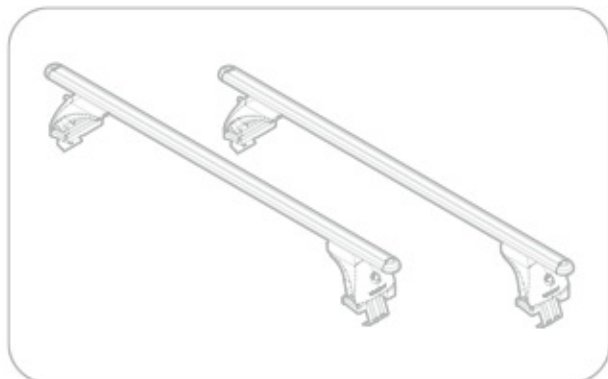

ACCIAIO
Steel

=

Art. **N15025**

A

ALLUMINIO
Aluminium

=

 +  +  = max: **50kg**
5,5kg

max:
???kg