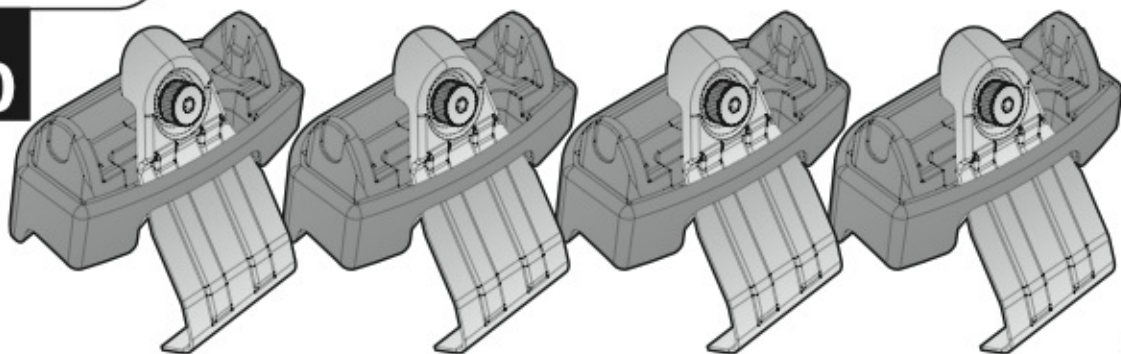

Art.
N21140