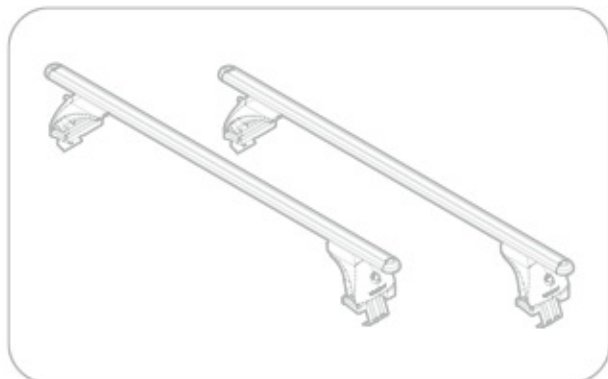

ACCIAIO
Steel

=

Art. **N15025**

A

ALLUMINIO
Aluminium

=

 +  +  = max: **50kg**

5,5kg

max:
???kg

Safety Regulations

TOYOTA VERSO-S

5/11 →

Art. **N21139**

4

5

6