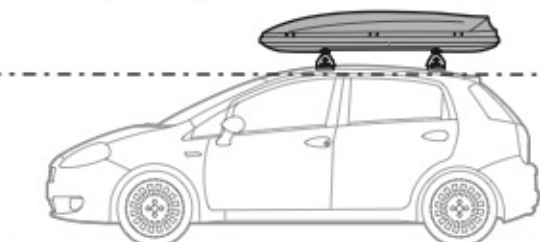

+ + = max: **50kg**

5,5kg

max:
???kg

Safety Regulations