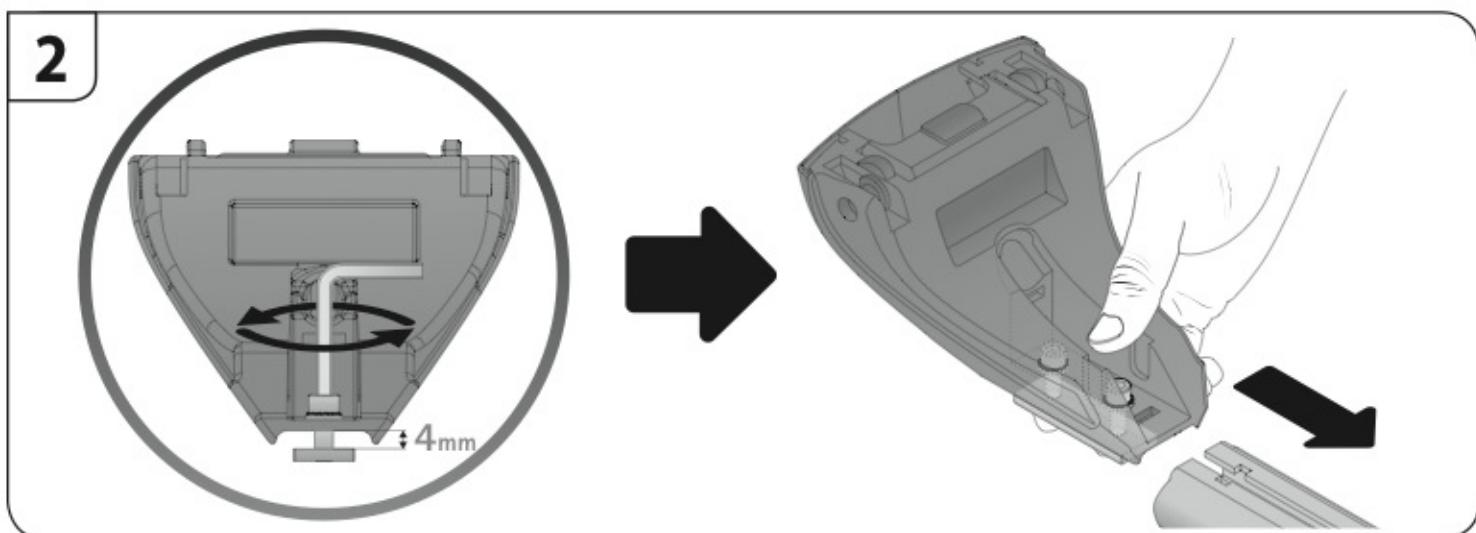

max:
???kg

Safety Regulations

TOYOTA VERSO-S

5/11 →

Art. **N21139**

4

5

6