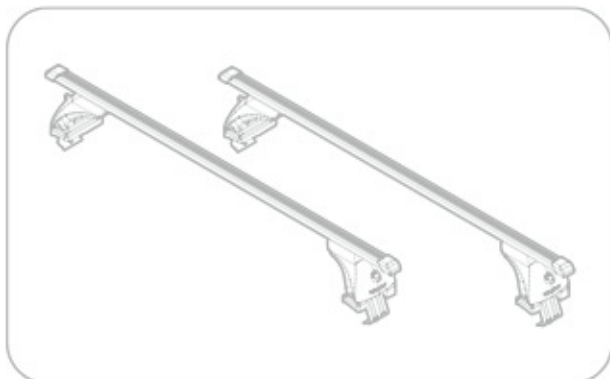

ACCIAIO
Steel

=

Art. **N15025**

A

ALLUMINIO
Aluminium

=

 +  +  = max: **50kg**

5,5kg

max:
???kg

Safety Regulations

TOYOTA VERSO-S

5/11 →

Art. **N21139**

4

5

6