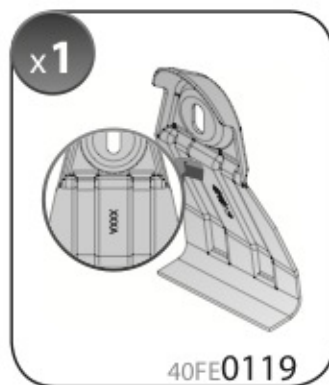

max:
???kg

Safety Regulations

TOYOTA VERSO-S

5/11 →

Art. **N21139**

4

5

6