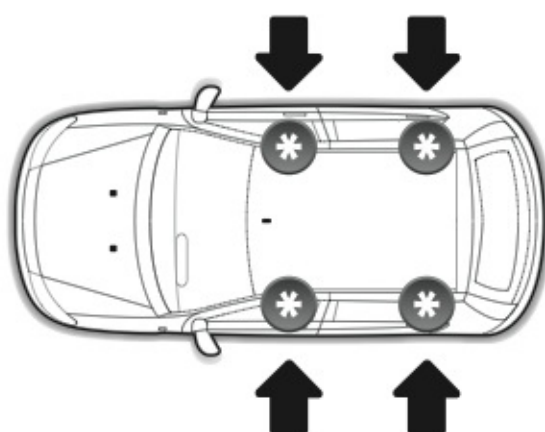

max:
???kg

Safety Regulations

TOYOTA VERSO-S

5/11 →

Art. **N21139**

4

5

6