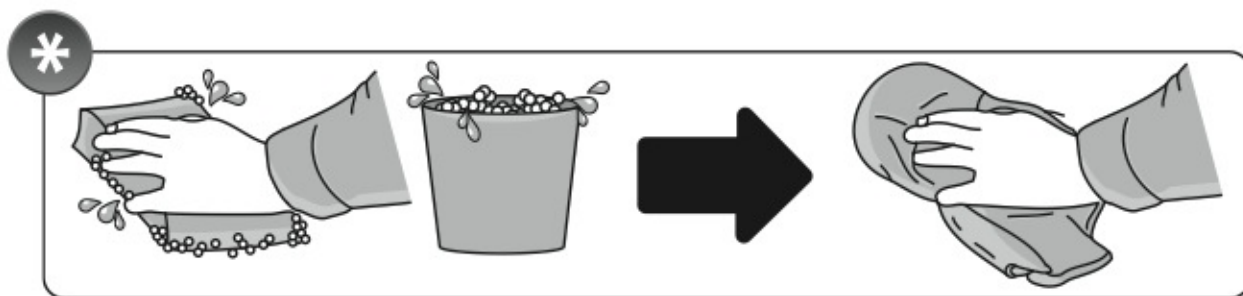

max:
???kg

Safety Regulations

TOYOTA VERSO-S

5/11 →

Art. **N21139**

4

5

6