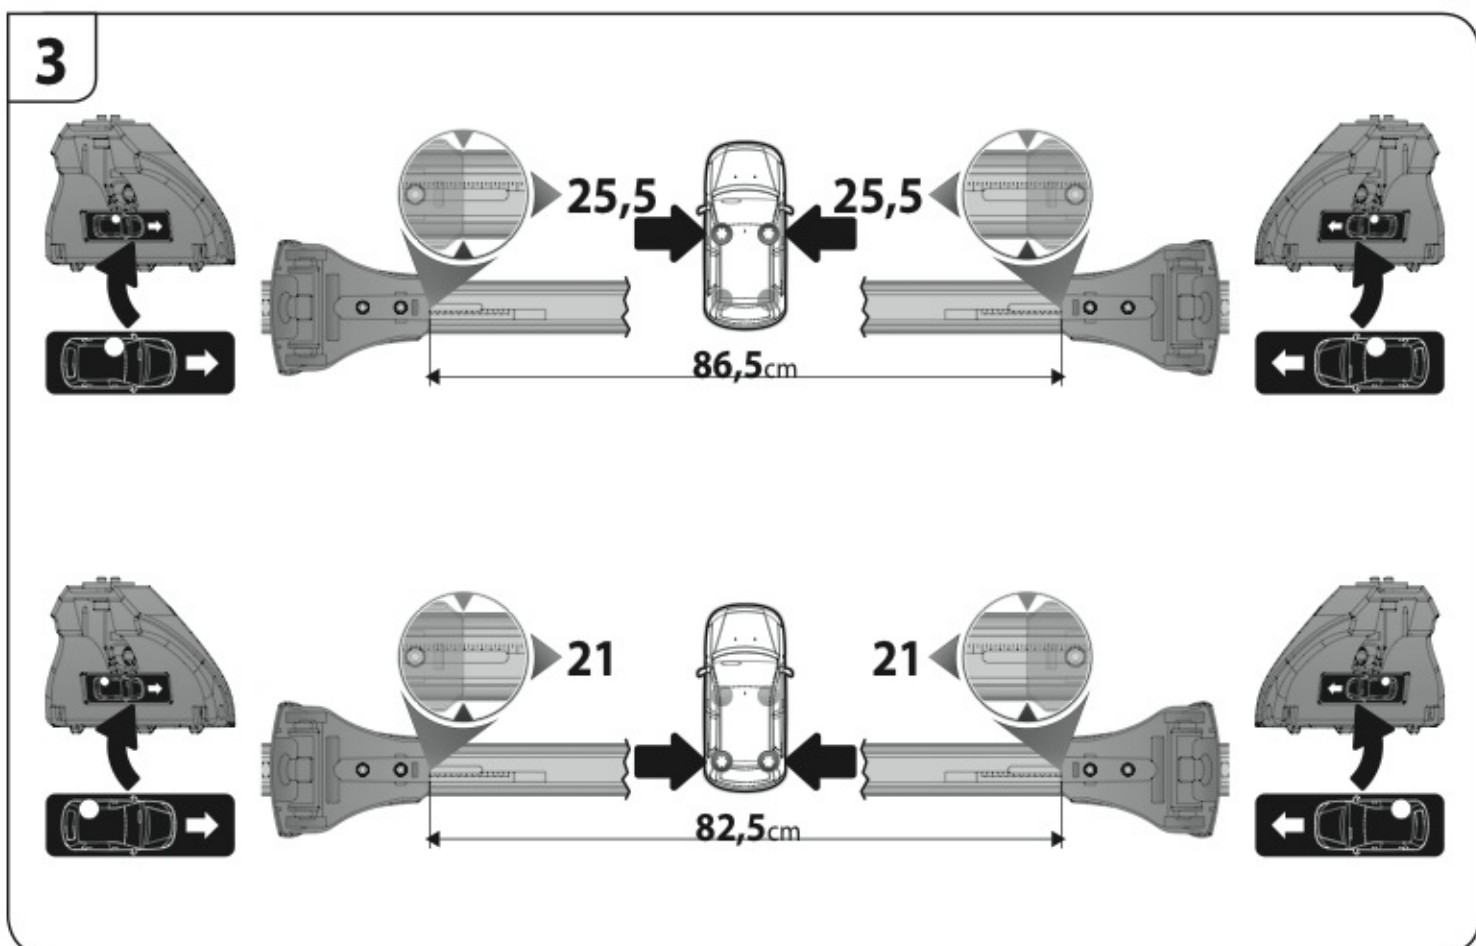

max:
???kg

Safety Regulations

TOYOTA VERSO-S

5/11 →

Art. **N21139**

4

5

6