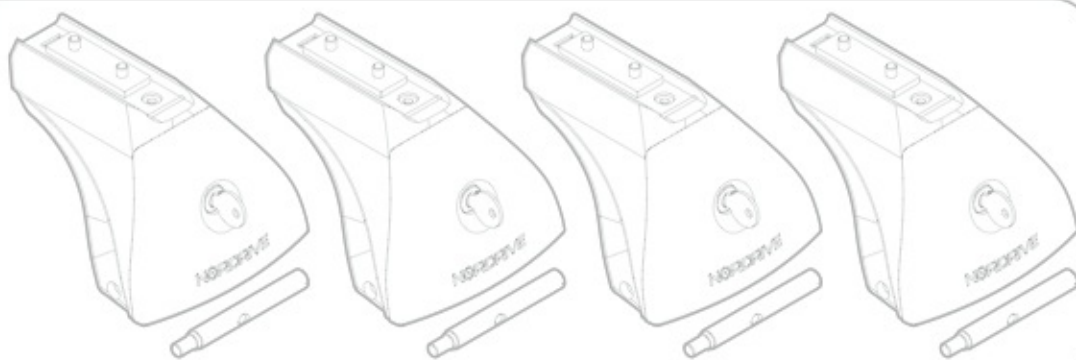

C

+

Art. **N20001**