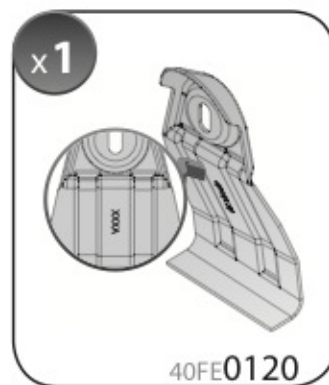

max:
???kg

Safety Regulations

TOYOTA VERSO-S

5/11 →

Art. **N21139**

4

5

6