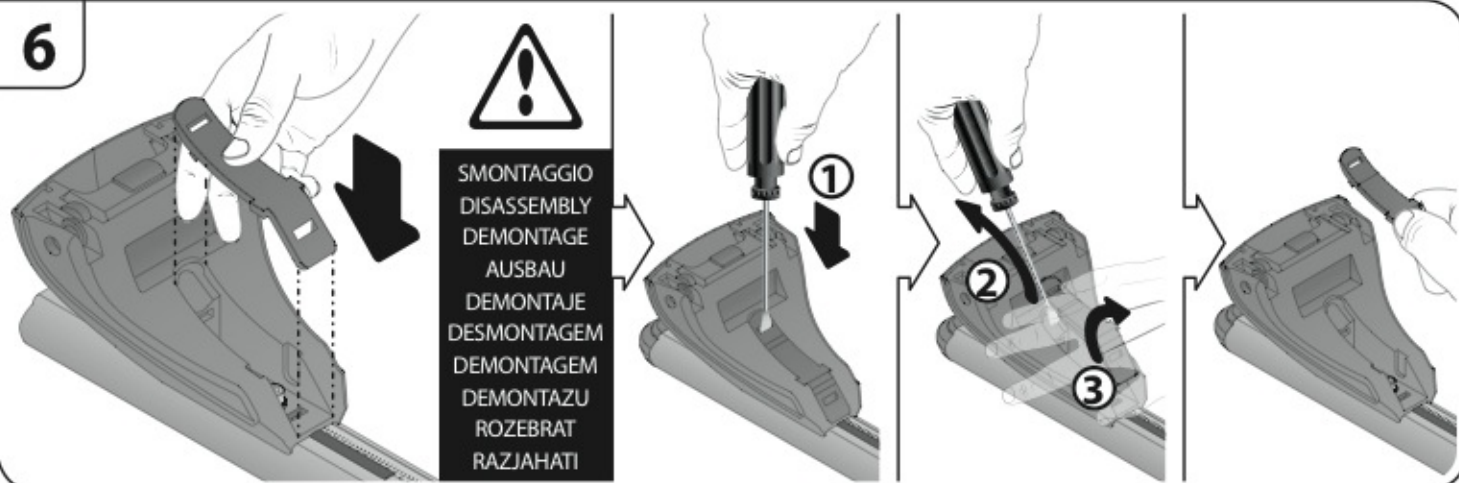

max:
???kg

Safety Regulations

TOYOTA VERSO-S

5/11 →

Art. **N21139**

4

5

6