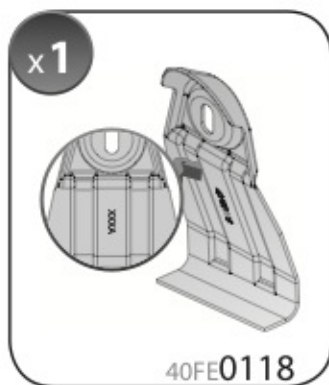

max:
???kg

Safety Regulations

TOYOTA VERSO-S

5/11 →

Art. **N21139**

4

5

6