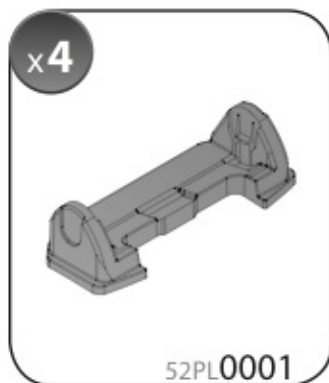

max:
???kg

Safety Regulations

TOYOTA VERSO-S

5/11 →

Art. **N21139**

4

5

6