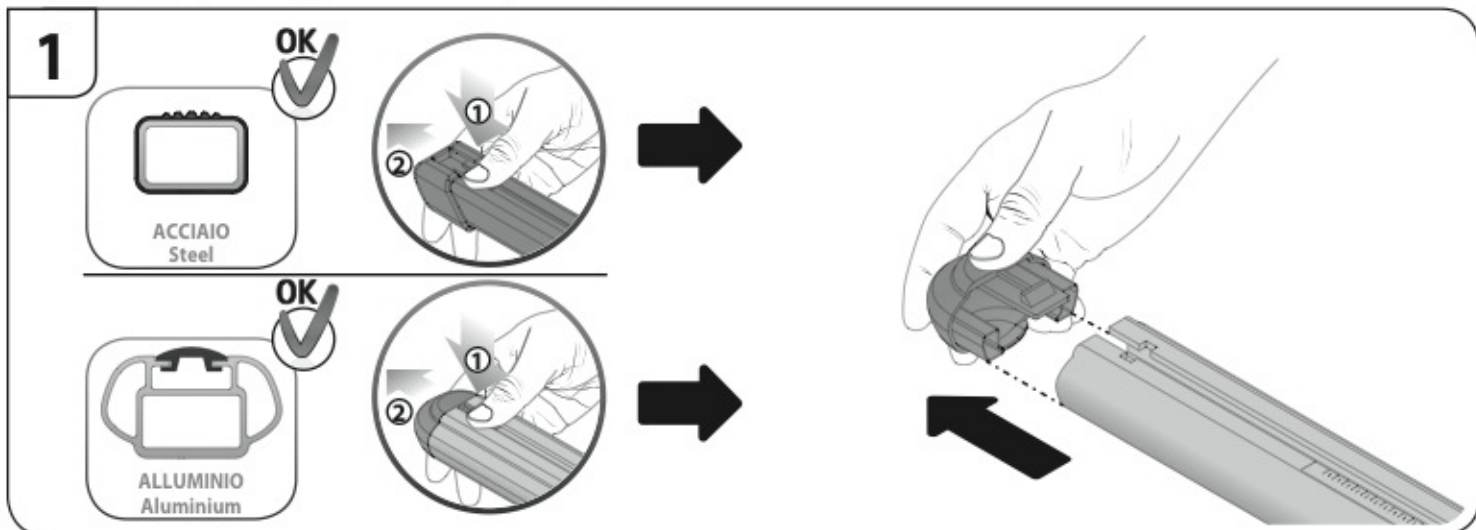

max:
???kg

Safety Regulations

TOYOTA VERSO-S

5/11 →

Art. **N21139**

4

5

6