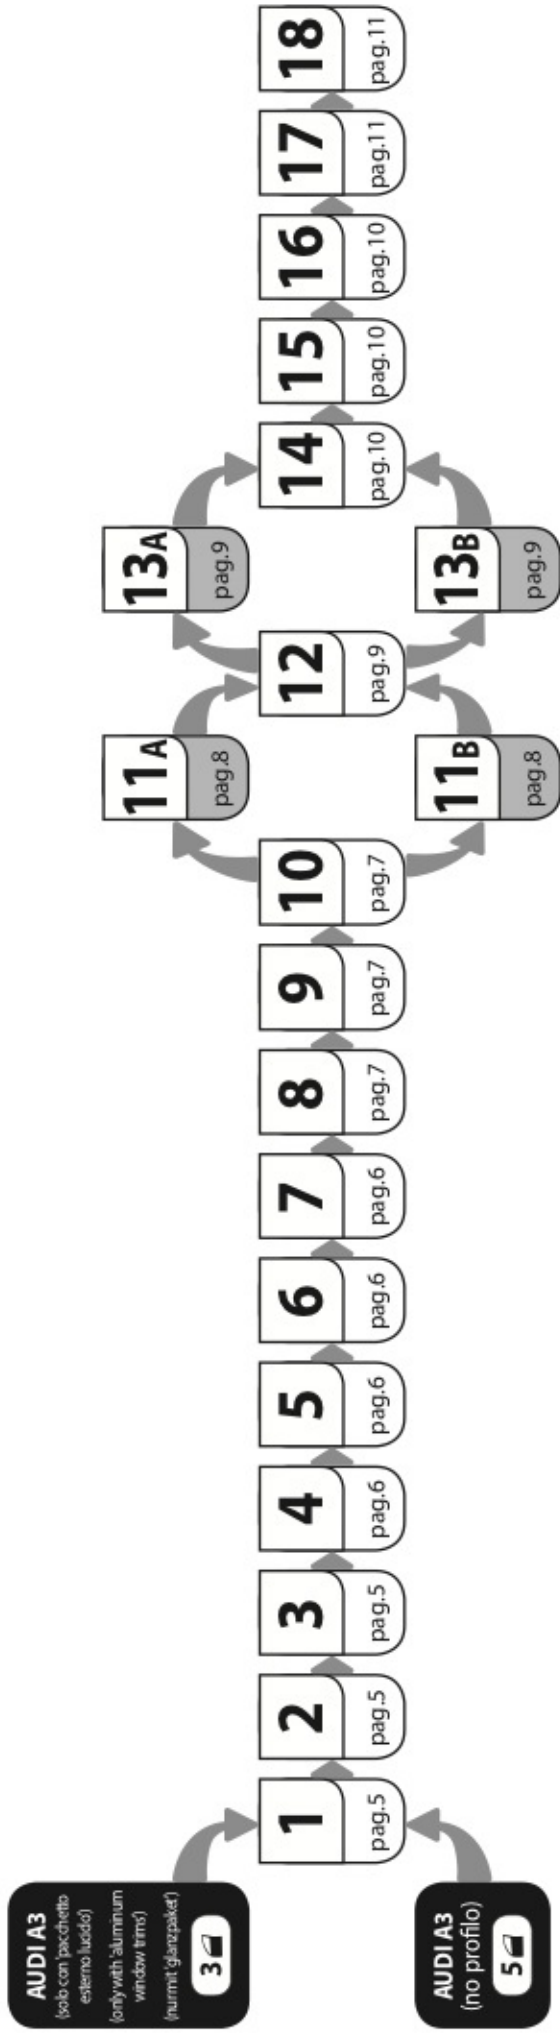

Art. **N20001**

**B**

Art. **N15020**

**A**

**ACCIAIO**  
Steel

Art. **N15025**

**A**

**ALLUMINIO**  
Aluminium

 +  +  = max: **75kg**

5,5kg

max: **???**kg

Safety Regulations

## Art. N21138

4

5

6

7

**11A**

**AUDI A3**

**3**

15

16

17

18