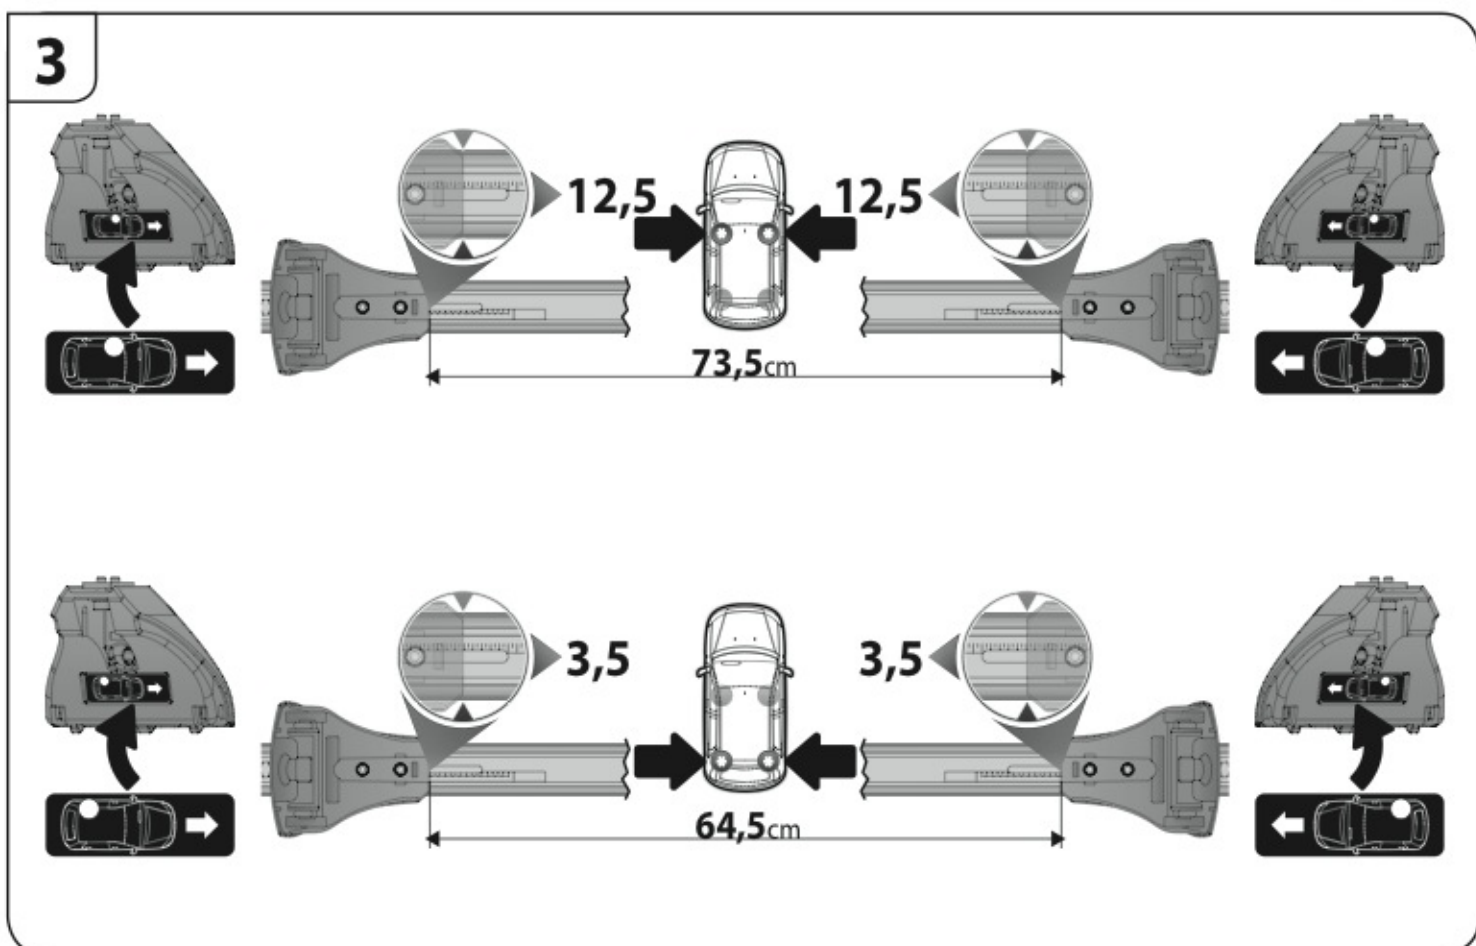

max: **???**kg

Safety regulations

OPEL ASTRA
J GTC

9/11 →

Art. **N21135**

4

5

6