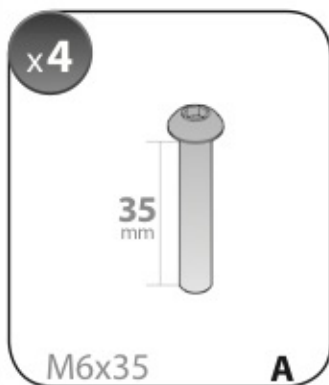

ACCIAIO
Steel

=

Art. **N15024**

A

ALLUMINIO
Aluminium

=

 +  +  = max: **75kg**

5,5kg

max: **???**kg

Safety regulations

OPEL ASTRA
J GTC

9/11 →

Art. **N21135**

4

5

6