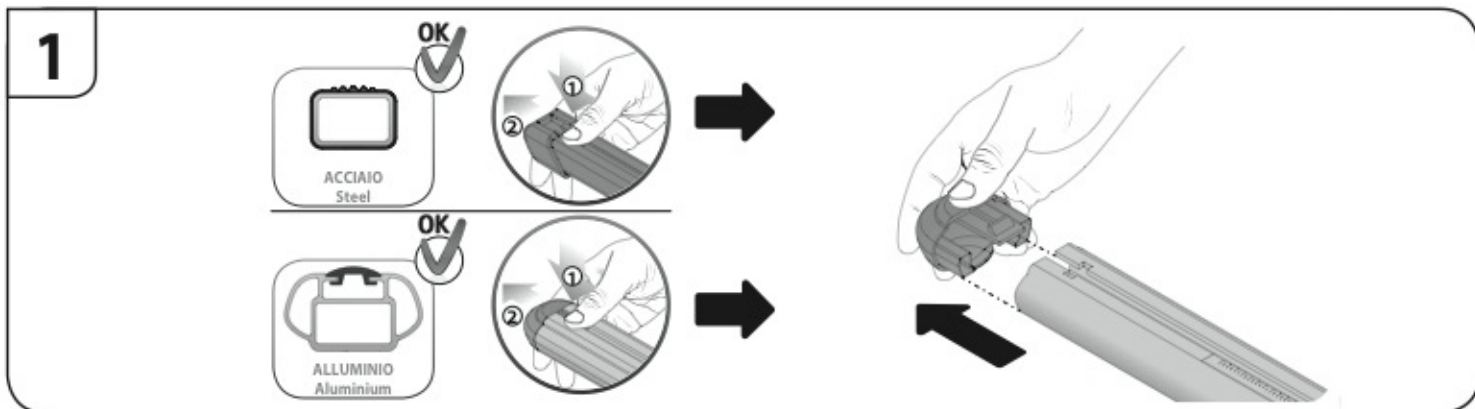

3A	VOLVO V60	11/10 →	30,5 (F = 91,5cm)	27,5 (R = 88,5cm)
3B	VOLVO S60	9/10 →	30,5 (F = 91,5cm)	31 (R = 92cm)
3C	VOLVO S60 CROSSCOUNTRY	8/15 →	30,5 (F = 91,5cm)	31 (R = 92cm)
			X	Y