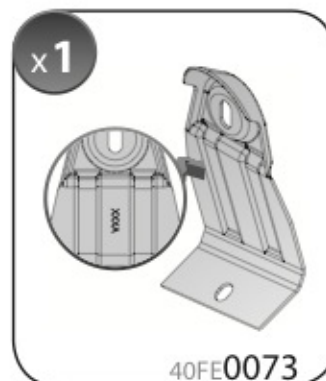

8/15 →

Art. **N21125**

3A	VOLVO V60	11/10 →	30,5 (F = 91,5cm)	27,5 (R = 88,5cm)
3B	VOLVO S60	9/10 →	30,5 (F = 91,5cm)	31 (R = 92cm)
3C	VOLVO S60 CROSSCOUNTRY	8/15 →	30,5 (F = 91,5cm)	31 (R = 92cm)
			X	Y