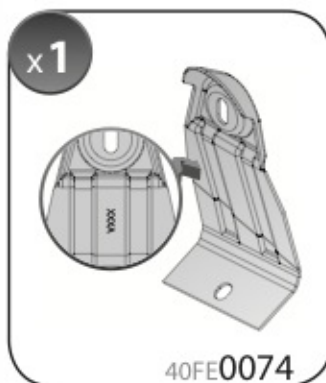

8/15 →

Art. **N21125**

3A	VOLVO V60	11/10 →	30,5 (F = 91,5cm)	27,5 (R = 88,5cm)
3B	VOLVO S60	9/10 →	30,5 (F = 91,5cm)	31 (R = 92cm)
3C	VOLVO S60 CROSSCOUNTRY	8/15 →	30,5 (F = 91,5cm)	31 (R = 92cm)
			X	Y