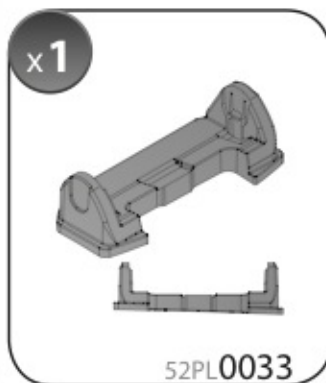

8/15 →

Art. **N21125**

3A	VOLVO V60	11/10 →	30,5 (F = 91,5cm)	27,5 (R = 88,5cm)
3B	VOLVO S60	9/10 →	30,5 (F = 91,5cm)	31 (R = 92cm)
3C	VOLVO S60 CROSSCOUNTRY	8/15 →	30,5 (F = 91,5cm)	31 (R = 92cm)
			X	Y