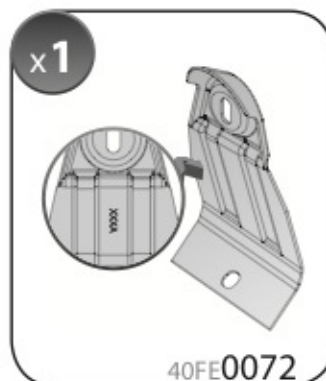

8/15 →

Art. **N21125**

3A	VOLVO V60	11/10 →	30,5 (F = 91,5cm)	27,5 (R = 88,5cm)
3B	VOLVO S60	9/10 →	30,5 (F = 91,5cm)	31 (R = 92cm)
3C	VOLVO S60 CROSSCOUNTRY	8/15 →	30,5 (F = 91,5cm)	31 (R = 92cm)
			X	Y