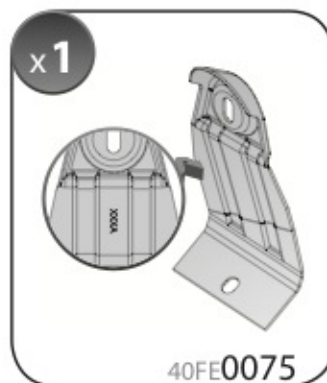

8/15 →

Art. **N21125**

3A	VOLVO V60	11/10 →	30,5 (F = 91,5cm)	27,5 (R = 88,5cm)
3B	VOLVO S60	9/10 →	30,5 (F = 91,5cm)	31 (R = 92cm)
3C	VOLVO S60 CROSSCOUNTRY	8/15 →	30,5 (F = 91,5cm)	31 (R = 92cm)
			X	Y