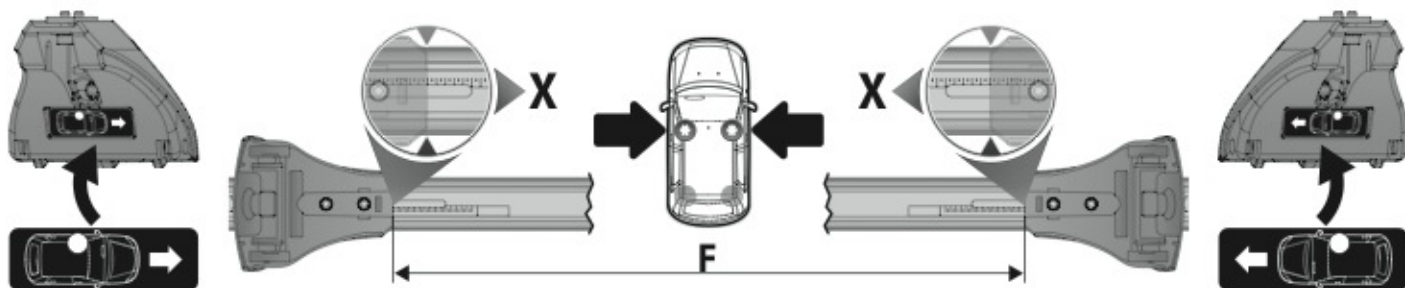

8/15 →

Art. **N21125**

3A	VOLVO V60	11/10 →	30,5 (F = 91,5cm)	27,5 (R = 88,5cm)
3B	VOLVO S60	9/10 →	30,5 (F = 91,5cm)	31 (R = 92cm)
3C	VOLVO S60 CROSSCOUNTRY	8/15 →	30,5 (F = 91,5cm)	31 (R = 92cm)
			X	Y