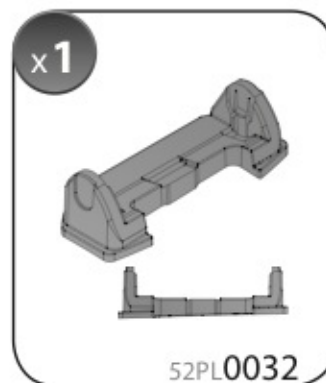

8/15 →

Art. **N21125**

3A	VOLVO V60	11/10 →	30,5 (F = 91,5cm)	27,5 (R = 88,5cm)
3B	VOLVO S60	9/10 →	30,5 (F = 91,5cm)	31 (R = 92cm)
3C	VOLVO S60 CROSSCOUNTRY	8/15 →	30,5 (F = 91,5cm)	31 (R = 92cm)
			X	Y