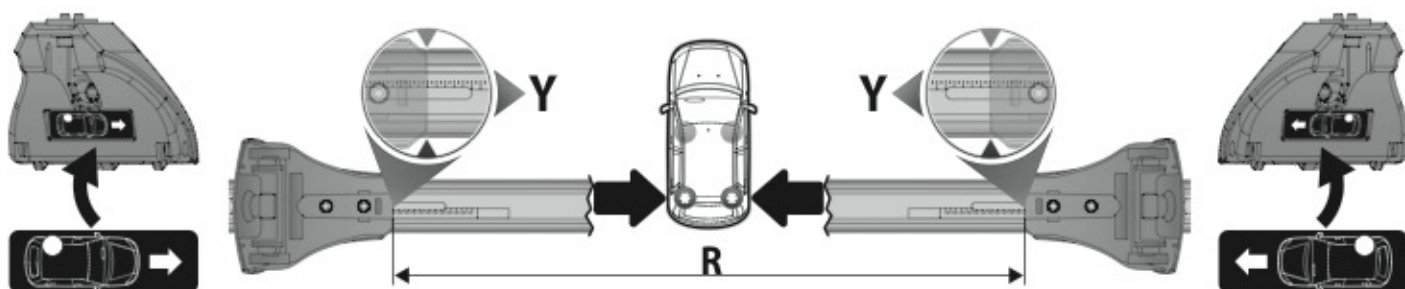

8/15 →

Art. **N21125**

3A	VOLVO V60	11/10 →	30,5 (F = 91,5cm)	27,5 (R = 88,5cm)
3B	VOLVO S60	9/10 →	30,5 (F = 91,5cm)	31 (R = 92cm)
3C	VOLVO S60 CROSSCOUNTRY	8/15 →	30,5 (F = 91,5cm)	31 (R = 92cm)
			X	Y