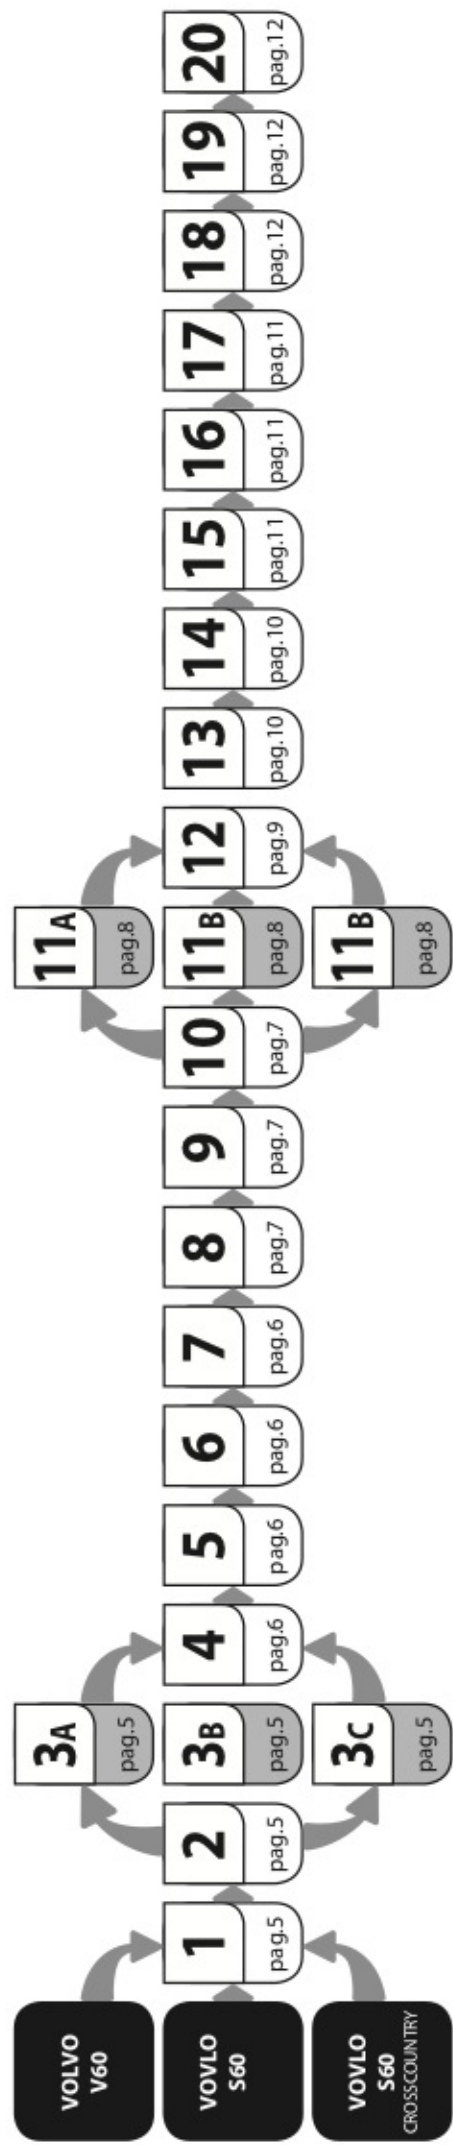

VOLVO V60

11/10 →

VOLVO S60

9/10 →

**VOLVO S60
 CROSSCOUNTRY**

8/15 →

Art.
N21125

C

 +  +  = max: **75kg**
5,5kg

max: **???**kg

Safety Regulations

VOLVO V60

11/10 →

VOLVO S60

9/10 →

**VOLVO S60
CROSSCOUNTRY**

8/15 →

Art. **N21125**

3A	VOLVO V60	11/10 →	30,5 (F = 91,5cm)	27,5 (R = 88,5cm)
3B	VOLVO S60	9/10 →	30,5 (F = 91,5cm)	31 (R = 92cm)
3C	VOLVO S60 CROSSCOUNTRY	8/15 →	30,5 (F = 91,5cm)	31 (R = 92cm)
			X	Y

4

5

6

7

11A

11B

12

13