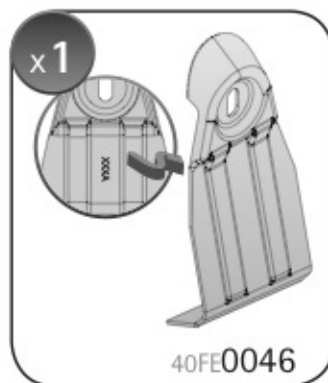

RENAULT CLIO

5

11/12 →

N21116