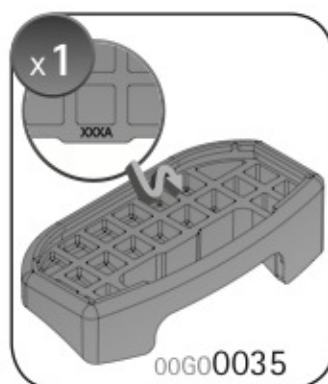

RENAULT CLIO

5

11/12 →

N21116