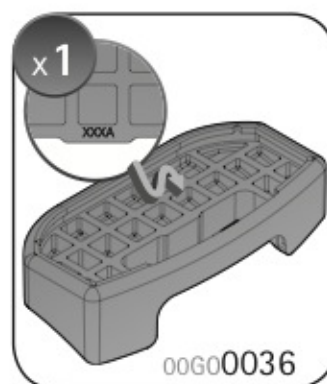

RENAULT CLIO

5

11/12 →

N21116