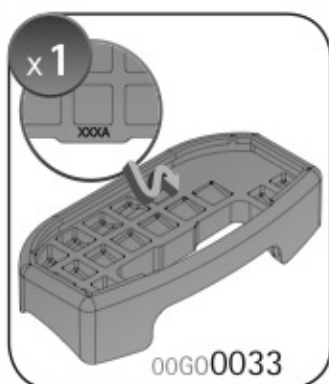

RENAULT CLIO

5

11/12 →

N21116