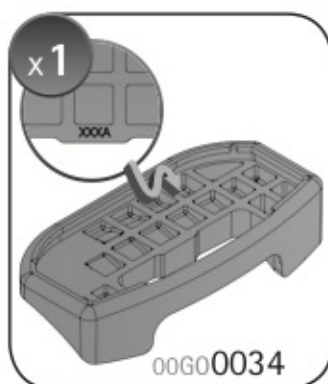

RENAULT CLIO

5

11/12 →

N21116