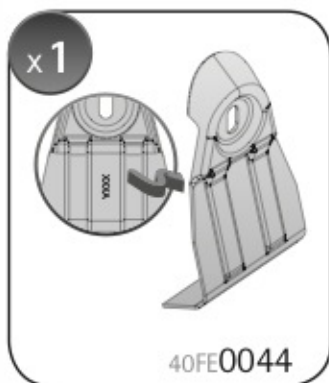

RENAULT CLIO

5

11/12 →

N21116