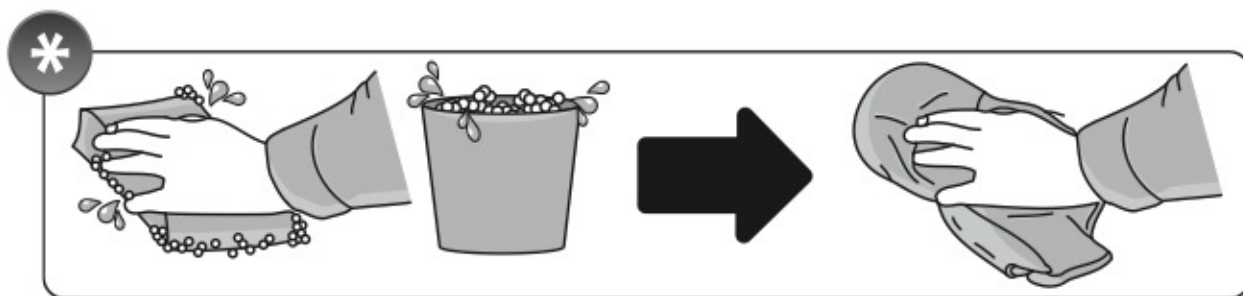

=

 +  +  = max: **75kg**  
5,5kg

max:  
**???**kg

Safety regulations

RENAULT CLIO

5

11/12 →