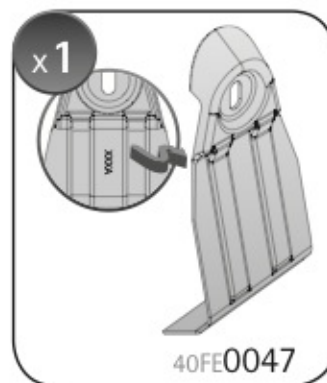

RENAULT CLIO

5

11/12 →

N21116