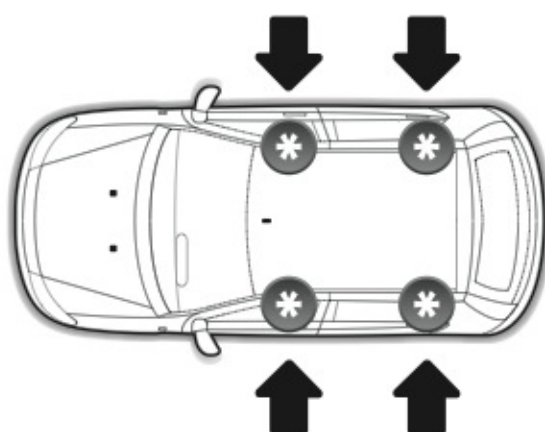

=

 +  +  = max: **75kg**  
5,5kg

max:  
**???**kg

Safety regulations

RENAULT CLIO

5

11/12 →