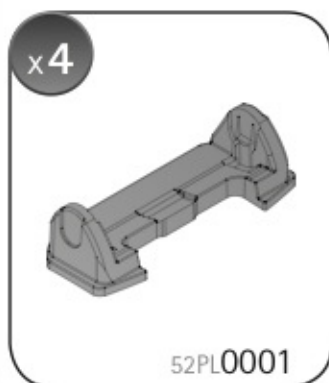

RENAULT CLIO

5

11/12 →

N21116