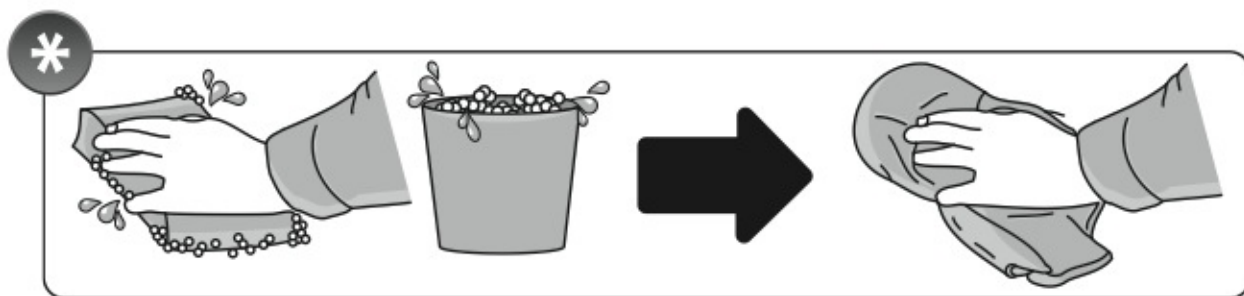

ACCIAIO
Steel

Art. **N15026**

A

ALLUMINIO
Aluminium

 +  +  = max: **50kg**

5,5kg

max:
???kg

Safety regulations