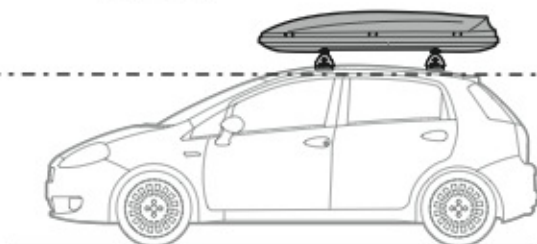

ACCIAIO
Steel

Art. **N15026**

A

ALLUMINIO
Aluminium

 +  +  = max: **50kg**

5,5kg

max:
???kg

Safety regulations