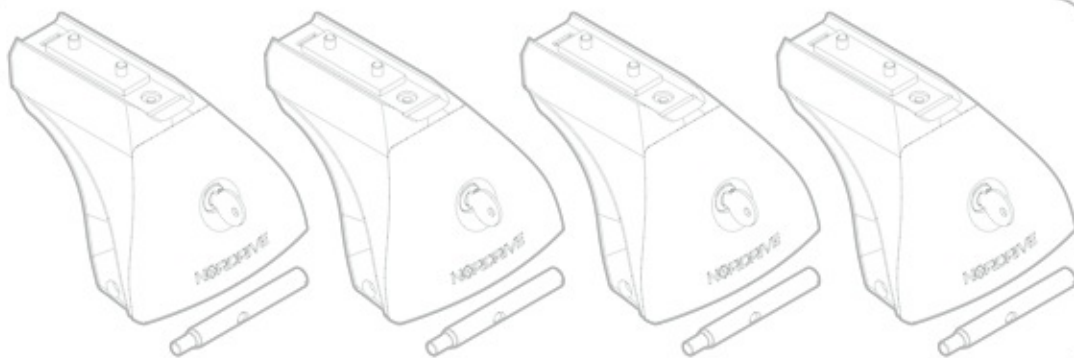

C

Art. **N20001**