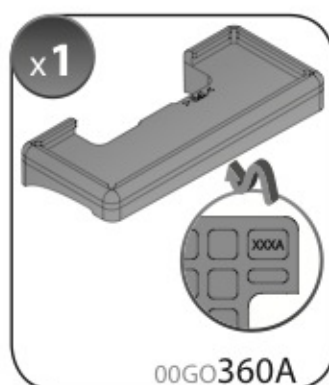

TOYOTA
AVENSIS

5/03→3/09

Art. **N21040**