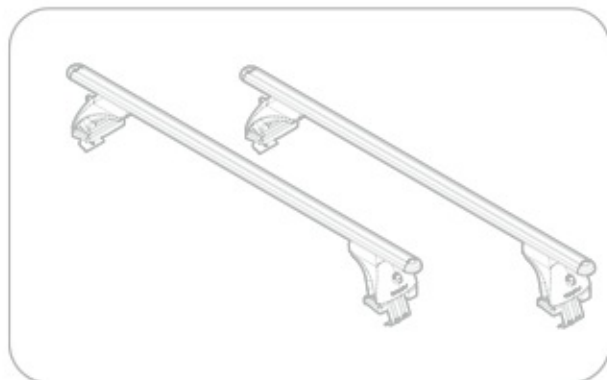

ACCIAIO
Steel

Art. **N15026**

A

ALLUMINIO
Aluminium

 +  +  = max: **50kg**

5,5kg

max:
???kg

Safety regulations