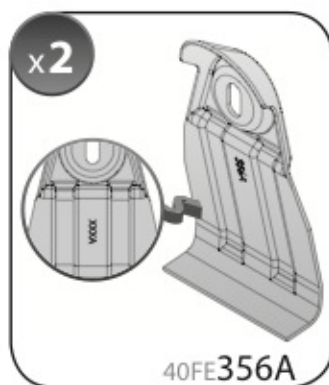

TOYOTA
AVENSIS

5/03→3/09

Art. **N21040**