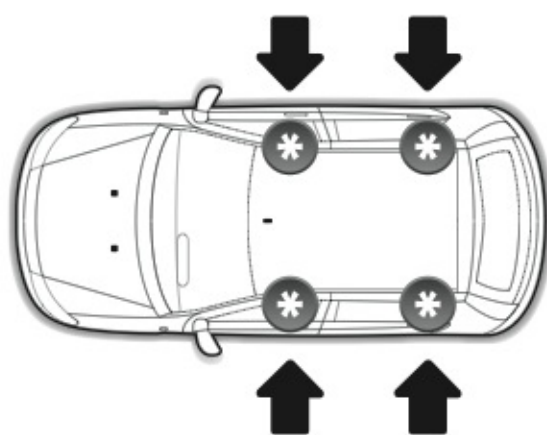

ACCIAIO
Steel

Art. **N15026**

A

ALLUMINIO
Aluminium

 +  +  = max: **50kg**

5,5kg

max:
???kg

Safety regulations