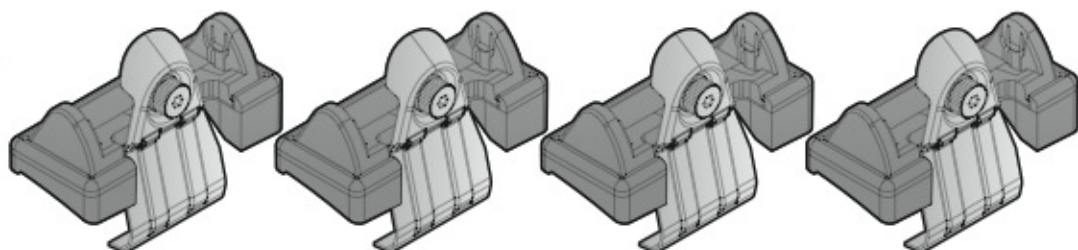

**TOYOTA
AVENSIS**

5/03 → 3/09

Art.
N21040