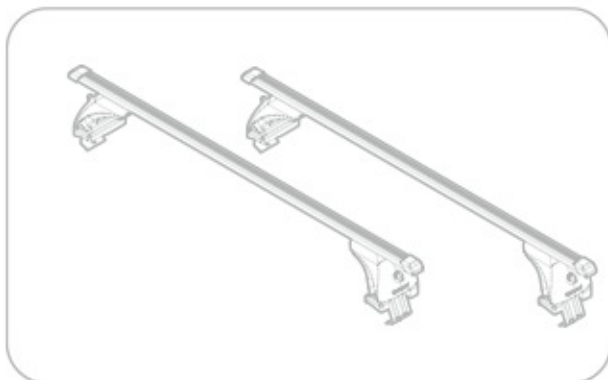

ACCIAIO
Steel

Art. **N15026**

A

ALLUMINIO
Aluminium

 +  +  = max: **50kg**

5,5kg

max:
???kg

Safety regulations