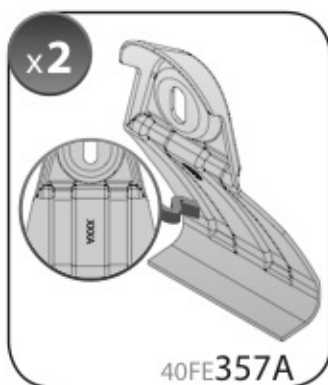

TOYOTA
AVENSIS

5/03→3/09

Art. **N21040**